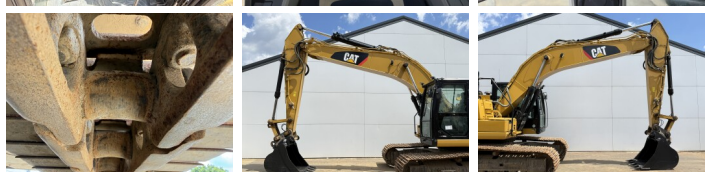

Caterpillar

Caterpillar 320FL

€ 66.500excl.

Ano **2017**
Número de referência **BM007609**
Horas **4.417**

Algemeen

Tipo **320FL**
Localização **Veldhoven, Netherlands**
Certificaat **CE**

Available at Boss Machinery! This Caterpillar 320FL Excavators from 2017 has an engine power of 122 kW and counts 4417 operational hours. The total weight of this Caterpillar 320FL is 21400 kg and the dimensions are 9.56 x 3.18 x 3.04. Furthermore, this 320FL is equipped with Heated Seat, Engate rápido, Camera, Radio, Função hidráulica extra, Função do martelo, Lubrificação central. The Caterpillar Excavators also has a CE marking. Do you want more information or do you want to try the Caterpillar 320FL at our yard? Please let us know.

Maten / Gewichten

Dimensões C*L*A **9.56 x 3.18 x 3.04**
Peso **21400**

Motor informatie

Marca do motor **Caterpillar**
Modelo de motor **C4.4**
Cilindros **4**
Turbo
Capacidade em kW **122**

Banden / Rupsen

Plate% **60**
Roda dentada% **10**
Cadeia % **10**
Largura da placa **80 cm**

BOSS
MACHINERY

Opties

Heated Seat

Engate rápido

Camera

Radio

Função hidráulica extra