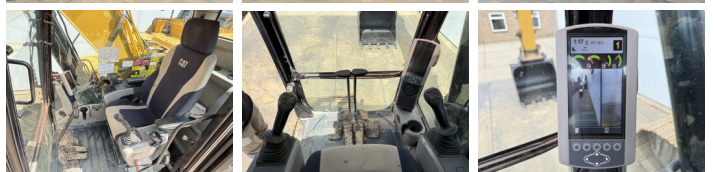

Caterpillar

Caterpillar 320FL

€ 66.500excl.

Ano **2017**
Número de referência **BM007609**
Horas **4.417**

Algemeen

Tipo **320FL**
Localização **Veldhoven, Netherlands**
Certificaat **CE**

Available at Boss Machinery! This Caterpillar 320FL Excavators from 2017 has an engine power of 122 kW and counts 4417 operational hours. The total weight of this Caterpillar 320FL is 21400 kg and the dimensions are 9.56 x 3.18 x 3.04. Furthermore, this 320FL is equipped with Heated Seat, Engate rápido, Camera, Radio, Função hidráulica extra, Função do martelo, Lubrificação central. The Caterpillar Excavators also has a CE marking. Do you want more information or do you want to try the Caterpillar 320FL at our yard? Please let us know.

Maten / Gewichten

Dimensões C*L*A **9.56 x 3.18 x 3.04**
Peso **21400**

Motor informatie

Marca do motor **Caterpillar**
Modelo de motor **C4.4**
Cilindros **4**
Turbo
Capacidade em kW **122**

Banden / Rupsen

Plate% **60**
Roda dentada% **10**
Cadeia % **10**
Largura da placa **80 cm**

BOSS
MACHINERY

Opties

Heated Seat

Engate rápido

Camera

Radio

Função hidráulica extra