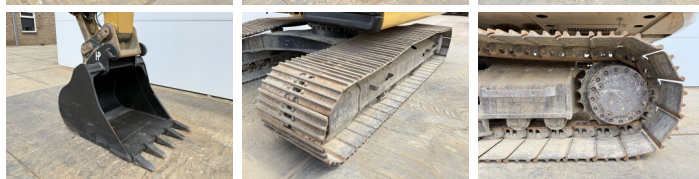

Caterpillar

Caterpillar 320FL

BOSS
MACHINERY

€ 64.500excl.

Ano **2017**
Número de referência **BM007604**
Horas **5.529**

Algemeen

Tipo **320FL**
Localização **Veldhoven, Netherlands**
Certificaat **CE**

Available at Boss Machinery! This Caterpillar 320FL Excavators from 2017 has an engine power of 122 kW and counts 5529 operational hours. The total weight of this Caterpillar 320FL is 21400 kg and the dimensions are 9.56 x 3.18 x 3.04. Furthermore, this 320FL is equipped with Camera, Radio, Heated Seat, Engate rápido, Função hidráulica extra, Função do martelo, Lubrificação central. The Caterpillar Excavators also has a CE marking. Do you want more information or do you want to try the Caterpillar 320FL at our yard? Please let us know.

Maten / Gewichten

Peso **21400**
Dimensões C*L*A **9.56 x 3.18 x 3.04**

Motor informatie

Marca do motor **Caterpillar**
Modelo de motor **C4.4**
Cilindros **4**
Turbo
Capacidade em kW **122**

Banden / Rupsen

Plate% **60**
Roda dentada% **10**
Cadeia % **10**
Largura da placa **80 cm**

Opties

Camera

Radio

Heated Seat

Engate rápido

Função hidráulica extra

Função do martelo