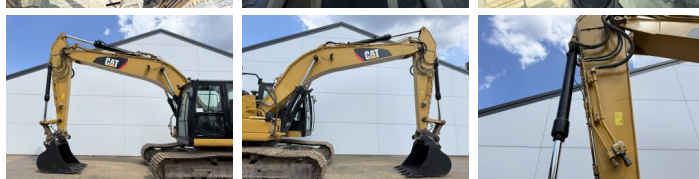

Caterpillar

Caterpillar 320FL

BOSS
MACHINERY

€ 64.500excl.

Ano **2017**
Número de referência **BM007604**
Horas **5.529**

Algemeen

Tipo **320FL**
Localização **Veldhoven, Netherlands**
Certificaat **CE**

Available at Boss Machinery! This Caterpillar 320FL Excavators from 2017 has an engine power of 122 kW and counts 5529 operational hours. The total weight of this Caterpillar 320FL is 21400 kg and the dimensions are 9.56 x 3.18 x 3.04. Furthermore, this 320FL is equipped with Camera, Radio, Heated Seat, Engate rápido, Função hidráulica extra, Função do martelo, Lubrificação central. The Caterpillar Excavators also has a CE marking. Do you want more information or do you want to try the Caterpillar 320FL at our yard? Please let us know.

Maten / Gewichten

Peso **21400**
Dimensões C*L*A **9.56 x 3.18 x 3.04**

Motor informatie

Marca do motor **Caterpillar**
Modelo de motor **C4.4**
Cilindros **4**
Turbo
Capacidade em kW **122**

Banden / Rupsen

Plate% **60**
Roda dentada% **10**
Cadeia % **10**
Largura da placa **80 cm**

Opties

Camera

Radio

Heated Seat

Engate rápido

Função hidráulica extra

Função do martelo