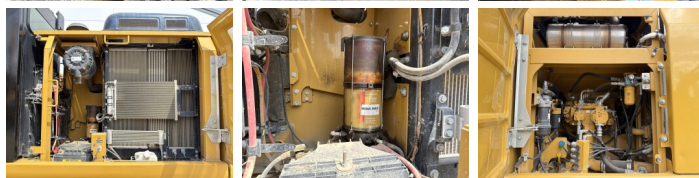

Caterpillar

Caterpillar 320FL

BOSS
MACHINERY

€ 64.500excl.

Ano **2017**
Número de referência **BM007604**
Horas **5.529**

Algemeen

Tipo **320FL**
Localização **Veldhoven, Netherlands**
Certificaat **CE**

Available at Boss Machinery! This Caterpillar 320FL Excavators from 2017 has an engine power of 122 kW and counts 5529 operational hours. The total weight of this Caterpillar 320FL is 21400 kg and the dimensions are 9.56 x 3.18 x 3.04. Furthermore, this 320FL is equipped with Camera, Radio, Heated Seat, Engate rápido, Função hidráulica extra, Função do martelo, Lubrificação central. The Caterpillar Excavators also has a CE marking. Do you want more information or do you want to try the Caterpillar 320FL at our yard? Please let us know.

Maten / Gewichten

Peso **21400**
Dimensões C*L*A **9.56 x 3.18 x 3.04**

Motor informatie

Marca do motor **Caterpillar**
Modelo de motor **C4.4**
Cilindros **4**
Turbo
Capacidade em kW **122**

Banden / Rupsen

Plate% **60**
Roda dentada% **10**
Cadeia % **10**
Largura da placa **80 cm**