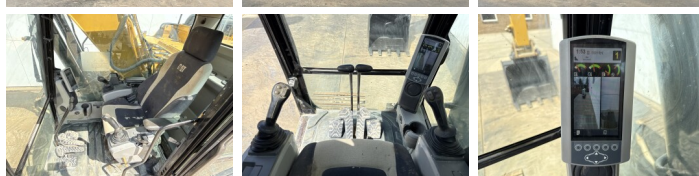

Caterpillar

Caterpillar 320FL

BOSS
MACHINERY

€ 64.500excl.

Ano **2017**
Número de referência **BM007604**
Horas **5.529**

Algemeen

Tipo **320FL**
Localização **Veldhoven, Netherlands**
Certificaat **CE**

Available at Boss Machinery! This Caterpillar 320FL Excavators from 2017 has an engine power of 122 kW and counts 5529 operational hours. The total weight of this Caterpillar 320FL is 21400 kg and the dimensions are 9.56 x 3.18 x 3.04. Furthermore, this 320FL is equipped with Camera, Radio, Heated Seat, Engate rápido, Função hidráulica extra, Função do martelo, Lubrificação central. The Caterpillar Excavators also has a CE marking. Do you want more information or do you want to try the Caterpillar 320FL at our yard? Please let us know.

Plate% **60**
Roda dentada% **10**
Cadeia % **10**
Largura da placa **80 cm**

Opties

Camera

Radio

Heated Seat

Engate rápido

Função hidráulica extra

Função do martelo