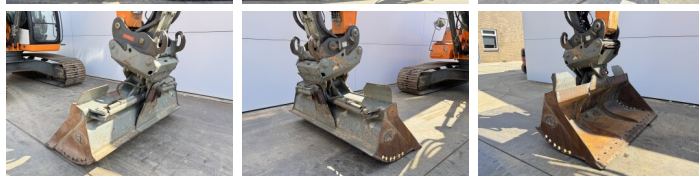

Liebherr

Liebherr R924LC

BOSS
MACHINERY

€ 54.500excl.

Ano **2016**
Número de referência **BM007729**
Horas **11.306**

Algemeen

Tipo **R924LC**
Localização **Veldhoven, Netherlands**
Certificaat **CE + EPA**
Descrição **Available at Boss Machinery! This Liebherr R924LC Excavators from 2016 has an engine power of 120 kW and counts 11306 operational hours. The total weight of this Liebherr R924LC is 28300 kg and the dimensions are 9.85 x 3.13 x 3.06. Furthermore, this R924LC is equipped with Camera, Radio, Heated Seat, Engate rápido, Função hidráulica extra, Função do martelo, Lubrificação central. The Liebherr Excavators also has a CE + EPA marking. Do you want more information or do you want to try the Liebherr R924LC at our yard? Please let us know.**

Maten / Gewichten

Peso **28300**
Dimensões C*L*A **9.85 x 3.13 x 3.06**

Motor informatie

Marca do motor **Liebherr**
Modelo de motor **D934 A7**
Cilindros **4**
Turbo
Capacidade em kW **120**

Banden / Rupsen

Largura da placa **75 cm**

Opties

Camera
Radio

Heated Seat
Engate rápido
Função hidráulica extra
Função do martelo
Lubrificação central