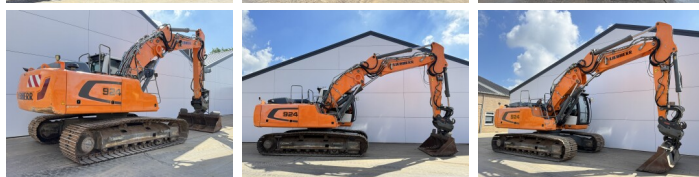

Liebherr

Liebherr R924LC

BOSS
MACHINERY

€ 54.500excl.

Ano **2016**
Número de referência **BM007729**
Horas **11.306**

Algemeen

Tipo **R924LC**
Localização **Veldhoven, Netherlands**
Certificaat **CE + EPA**
Descrição **Available at Boss Machinery! This Liebherr R924LC Excavators from 2016 has an engine power of 120 kW and counts 11306 operational hours. The total weight of this Liebherr R924LC is 28300 kg and the dimensions are 9.85 x 3.13 x 3.06. Furthermore, this R924LC is equipped with Camera, Radio, Heated Seat, Engate rápido, Função hidráulica extra, Função do martelo, Lubrificação central. The Liebherr Excavators also has a CE + EPA marking. Do you want more information or do you want to try the Liebherr R924LC at our yard? Please let us know.**

Maten / Gewichten

Peso **28300**
Dimensões C*L*A **9.85 x 3.13 x 3.06**

Motor informatie

Marca do motor **Liebherr**
Modelo de motor **D934 A7**
Cilindros **4**
Turbo
Capacidade em kW **120**

Banden / Rupsen

Largura da placa **75 cm**

Opties

Camera
Radio

Heated Seat
Engate rápido
Função hidráulica extra
Função do martelo
Lubrificação central