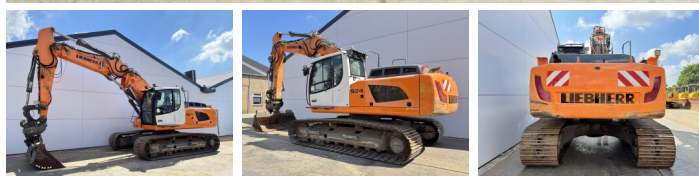

Liebherr

Liebherr R924LC

BOSS
MACHINERY

€ 54.500excl.

Ano **2016**
Número de referência **BM007729**
Horas **11.306**

Algemeen

Tipo **R924LC**
Localização **Veldhoven, Netherlands**
Certificaat **CE + EPA**
Descrição **Available at Boss Machinery! This Liebherr R924LC Excavators from 2016 has an engine power of 120 kW and counts 11306 operational hours. The total weight of this Liebherr R924LC is 28300 kg and the dimensions are 9.85 x 3.13 x 3.06. Furthermore, this R924LC is equipped with Camera, Radio, Heated Seat, Engate rápido, Função hidráulica extra, Função do martelo, Lubrificação central. The Liebherr Excavators also has a CE + EPA marking. Do you want more information or do you want to try the Liebherr R924LC at our yard? Please let us know.**

Maten / Gewichten

Peso **28300**
Dimensões C*L*A **9.85 x 3.13 x 3.06**

Motor informatie

Marca do motor **Liebherr**
Modelo de motor **D934 A7**
Cilindros **4**
Turbo
Capacidade em kW **120**

Banden / Rupsen

Largura da placa **75 cm**

Opties

Camera
Radio

Heated Seat
Engate rápido
Função hidráulica extra
Função do martelo
Lubrificação central