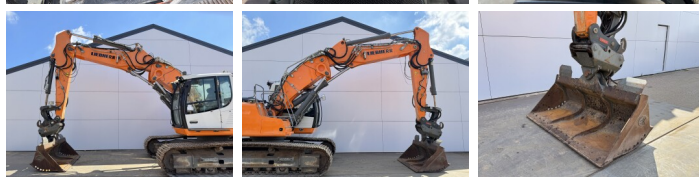

Liebherr

Liebherr R924LC

BOSS
MACHINERY

€ 54.500excl.

Ano **2016**
Número de referência **BM007729**
Horas **11.306**

Algemeen

Tipo **R924LC**
Localização **Veldhoven, Netherlands**
Certificaat **CE + EPA**
Descrição **Available at Boss Machinery! This Liebherr R924LC Excavators from 2016 has an engine power of 120 kW and counts 11306 operational hours. The total weight of this Liebherr R924LC is 28300 kg and the dimensions are 9.85 x 3.13 x 3.06. Furthermore, this R924LC is equipped with Camera, Radio, Heated Seat, Engate rápido, Função hidráulica extra, Função do martelo, Lubrificação central. The Liebherr Excavators also has a CE + EPA marking. Do you want more information or do you want to try the Liebherr R924LC at our yard? Please let us know.**

Maten / Gewichten

Peso **28300**
Dimensões C*L*A **9.85 x 3.13 x 3.06**

Motor informatie

Marca do motor **Liebherr**
Modelo de motor **D934 A7**
Cilindros **4**
Turbo
Capacidade em kW **120**

Banden / Rupsen

Largura da placa **75 cm**

Opties

Camera
Radio

Heated Seat
Engate rápido
Função hidráulica extra
Função do martelo
Lubrificação central