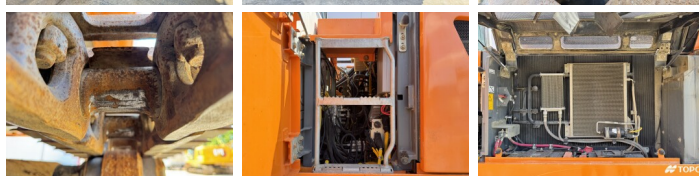

Liebherr

Liebherr R924LC

BOSS
MACHINERY

€ 54.500excl.

Ano **2016**
Número de referência **BM007729**
Horas **11.306**

Algemeen

Tipo **R924LC**
Localização **Veldhoven, Netherlands**
Certificaat **CE + EPA**
Descrição **Available at Boss Machinery! This Liebherr R924LC Excavators from 2016 has an engine power of 120 kW and counts 11306 operational hours. The total weight of this Liebherr R924LC is 28300 kg and the dimensions are 9.85 x 3.13 x 3.06. Furthermore, this R924LC is equipped with Camera, Radio, Heated Seat, Engate rápido, Função hidráulica extra, Função do martelo, Lubrificação central. The Liebherr Excavators also has a CE + EPA marking. Do you want more information or do you want to try the Liebherr R924LC at our yard? Please let us know.**

Maten / Gewichten

Peso **28300**
Dimensões C*L*A **9.85 x 3.13 x 3.06**

Motor informatie

Marca do motor **Liebherr**
Modelo de motor **D934 A7**
Cilindros **4**
Turbo
Capacidade em kW **120**

Banden / Rupsen

Largura da placa **75 cm**

Opties

Camera
Radio

Heated Seat
Engate rápido
Função hidráulica extra
Função do martelo
Lubrificação central