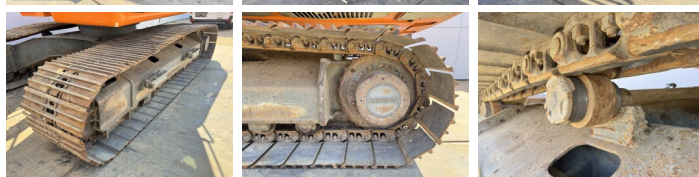

Liebherr

Liebherr R924LC

BOSS
MACHINERY

€ 54.500excl.

Ano **2016**
Número de referência **BM007729**
Horas **11.306**

Algemeen

Tipo **R924LC**
Localização **Veldhoven, Netherlands**
Certificaat **CE + EPA**
Descrição **Available at Boss Machinery! This Liebherr R924LC Excavators from 2016 has an engine power of 120 kW and counts 11306 operational hours. The total weight of this Liebherr R924LC is 28300 kg and the dimensions are 9.85 x 3.13 x 3.06. Furthermore, this R924LC is equipped with Camera, Radio, Heated Seat, Engate rápido, Função hidráulica extra, Função do martelo, Lubrificação central. The Liebherr Excavators also has a CE + EPA marking. Do you want more information or do you want to try the Liebherr R924LC at our yard? Please let us know.**

Maten / Gewichten

Peso **28300**
Dimensões C*L*A **9.85 x 3.13 x 3.06**

Motor informatie

Marca do motor **Liebherr**
Modelo de motor **D934 A7**
Cilindros **4**
Turbo
Capacidade em kW **120**

Banden / Rupsen

Largura da placa **75 cm**

Opties

Camera
Radio

Heated Seat
Engate rápido
Função hidráulica extra
Função do martelo
Lubrificação central