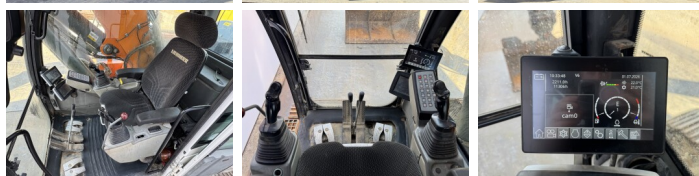

Liebherr

Liebherr R924LC

BOSS
MACHINERY

€ 54.500excl.

Ano **2016**
Número de referência **BM007729**
Horas **11.306**

Algemeen

Tipo **R924LC**
Localização **Veldhoven, Netherlands**
Certificaat **CE + EPA**
Descrição **Available at Boss Machinery! This Liebherr R924LC Excavators from 2016 has an engine power of 120 kW and counts 11306 operational hours. The total weight of this Liebherr R924LC is 28300 kg and the dimensions are 9.85 x 3.13 x 3.06. Furthermore, this R924LC is equipped with Camera, Radio, Heated Seat, Engate rápido, Função hidráulica extra, Função do martelo, Lubrificação central. The Liebherr Excavators also has a CE + EPA marking. Do you want more information or do you want to try the Liebherr R924LC at our yard? Please let us know.**

Maten / Gewichten

Peso **28300**
Dimensões C*L*A **9.85 x 3.13 x 3.06**

Motor informatie

Marca do motor **Liebherr**
Modelo de motor **D934 A7**
Cilindros **4**
Turbo
Capacidade em kW **120**

Banden / Rupsen

Largura da placa **75 cm**

Opties

Camera
Radio

Heated Seat
Engate rápido
Função hidráulica extra
Função do martelo
Lubrificação central