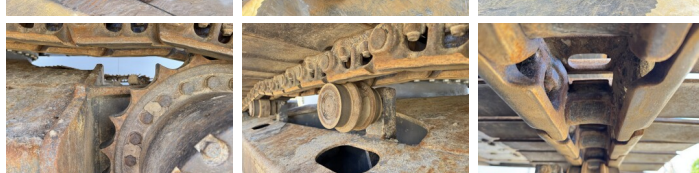

### Algemeen

Tipo **EC250EL**  
Localização **Veldhoven, Netherlands**  
Certificaat **CE**

Descrição

Available at Boss Machinery! This Volvo EC250EL Excavators from 2017 has an engine power of 160 kW and counts 12945 operational hours. The total weight of this Volvo EC250EL is 29110 kg and the dimensions are 10.31 x 3.38 x 3.29. Furthermore, this EC250EL is equipped with Camera, Engate rápido, Radio, Função hidráulica extra, Função do martelo, Lubrificação central. The Volvo Excavators also has a CE marking. Do you want more information or do you want to try the Volvo EC250EL at our yard? Please let us know.

### Banden / Rupsen

Plate% **40**  
Roda dentada% **10**  
Cadeia % **10**  
Largura da placa **80 cm**

**BOSS**  
MACHINERY