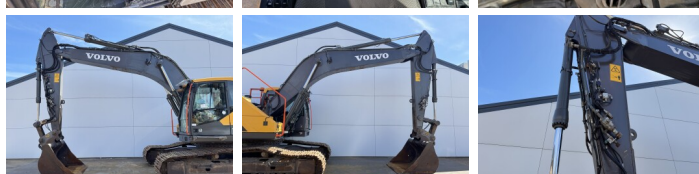

Volvo

Volvo EC250EL

€ 49.500excl.

Ano **2017**
Número de referência **BM007822**
Horas **12.945**

Algemeen

Tipo **EC250EL**
Localização **Veldhoven, Netherlands**
Certificaat **CE**

Descrição

Available at Boss Machinery! This Volvo EC250EL Excavators from 2017 has an engine power of 160 kW and counts 12945 operational hours. The total weight of this Volvo EC250EL is 29110 kg and the dimensions are 10.31 x 3.38 x 3.29. Furthermore, this EC250EL is equipped with Camera, Engate rápido, Radio, Função hidráulica extra, Função do martelo, Lubrificação central. The Volvo Excavators also has a CE marking. Do you want more information or do you want to try the Volvo EC250EL at our yard? Please let us know.

Maten / Gewichten

Dimensões C*L*A **10.31 x 3.38 x 3.29**
Peso **29110**

Motor informatie

Marca do motor **Volvo**
Modelo de motor **D8J**
Cilindros **6**
Turbo
Capacidade em kW **160**

Banden / Rupsen

Plate% **40**
Roda dentada% **10**
Cadeia % **10**
Largura da placa **80 cm**

BOSS
MACHINERY