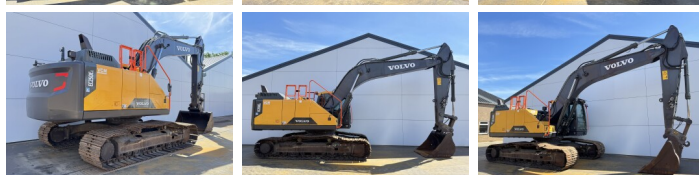

Volvo

Volvo EC250EL

€ 49.500excl.

Ano **2017**
Número de referência **BM007822**
Horas **12.945**

Algemeen

Tipo **EC250EL**
Localização **Veldhoven, Netherlands**
Certificaat **CE**

Descrição

Available at Boss Machinery! This Volvo EC250EL Excavators from 2017 has an engine power of 160 kW and counts 12945 operational hours. The total weight of this Volvo EC250EL is 29110 kg and the dimensions are 10.31 x 3.38 x 3.29. Furthermore, this EC250EL is equipped with Camera, Engate rápido, Radio, Função hidráulica extra, Função do martelo, Lubrificação central. The Volvo Excavators also has a CE marking. Do you want more information or do you want to try the Volvo EC250EL at our yard? Please let us know.

Maten / Gewichten

Dimensões C*L*A **10.31 x 3.38 x 3.29**
Peso **29110**

Motor informatie

Marca do motor **Volvo**
Modelo de motor **D8J**
Cilindros **6**
Turbo
Capacidade em kW **160**

Banden / Rupsen

Plate% **40**
Roda dentada% **10**
Cadeia % **10**
Largura da placa **80 cm**

BOSS
MACHINERY