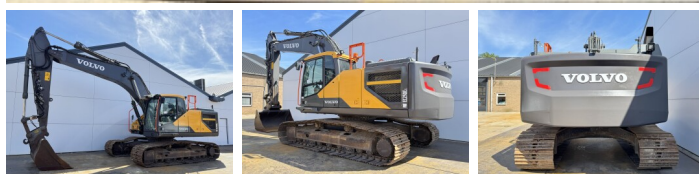

Volvo

Volvo EC250EL

€ 49.500excl.

Ano **2017**
Número de referência **BM007822**
Horas **12.945**

Algemeen

Tipo **EC250EL**
Localização **Veldhoven, Netherlands**
Certificaat **CE**

Descrição

Available at Boss Machinery! This Volvo EC250EL Excavators from 2017 has an engine power of 160 kW and counts 12945 operational hours. The total weight of this Volvo EC250EL is 29110 kg and the dimensions are 10.31 x 3.38 x 3.29. Furthermore, this EC250EL is equipped with Camera, Engate rápido, Radio, Função hidráulica extra, Função do martelo, Lubrificação central. The Volvo Excavators also has a CE marking. Do you want more information or do you want to try the Volvo EC250EL at our yard? Please let us know.

Maten / Gewichten

Dimensões C*L*A **10.31 x 3.38 x 3.29**
Peso **29110**

Motor informatie

Marca do motor **Volvo**
Modelo de motor **D8J**
Cilindros **6**
Turbo
Capacidade em kW **160**

Banden / Rupsen

Plate% **40**
Roda dentada% **10**
Cadeia % **10**
Largura da placa **80 cm**

BOSS
MACHINERY