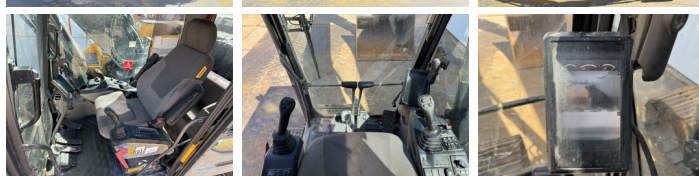

Volvo

Volvo EC250EL

€ 49.500excl.

Ano **2017**
Número de referência **BM007822**
Horas **12.945**

Algemeen

Tipo **EC250EL**
Localização **Veldhoven, Netherlands**
Certificaat **CE**

Descrição

Available at Boss Machinery! This Volvo EC250EL Excavators from 2017 has an engine power of 160 kW and counts 12945 operational hours. The total weight of this Volvo EC250EL is 29110 kg and the dimensions are 10.31 x 3.38 x 3.29. Furthermore, this EC250EL is equipped with Camera, Engate rápido, Radio, Função hidráulica extra, Função do martelo, Lubrificação central. The Volvo Excavators also has a CE marking. Do you want more information or do you want to try the Volvo EC250EL at our yard? Please let us know.

Maten / Gewichten

Dimensões C*L*A **10.31 x 3.38 x 3.29**
Peso **29110**

Motor informatie

Marca do motor **Volvo**
Modelo de motor **D8J**
Cilindros **6**
Turbo
Capacidade em kW **160**

Banden / Rupsen

Plate% **40**
Roda dentada% **10**
Cadeia % **10**
Largura da placa **80 cm**

BOSS
MACHINERY