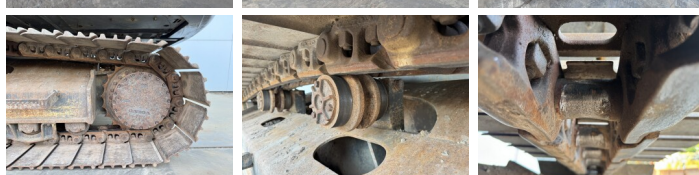

Volvo

Volvo EC180DL

BOSS
MACHINERY

€ 39.500excl.

Ano **2014**
Número de referência **BM007884**
Horas **11.024**

Algemeen

Tipo **EC180DL**
Localização **Veldhoven, Netherlands**
Certificaat **CE**

Descrição

Available at Boss Machinery! This Volvo EC180DL Excavators from 2014 has an engine power of 105 kW and counts 11024 operational hours. The total weight of this Volvo EC180DL is 19740 kg and the dimensions are 8.66 x 3.02 x 2.92. Furthermore, this EC180DL is equipped with Radio, Função hidráulica extra, Função do martelo. The Volvo Excavators also has a CE marking. Do you want more information or do you want to try the Volvo EC180DL at our yard? Please let us know.

Maten / Gewichten

Peso **19740**
Dimensões C*L*A **8.66 x 3.02 x 2.92**

Motor informatie

Marca do motor **Volvo**
Modelo de motor **D4H**
Cilindros **4**
Turbo
Capacidade em kW **105**

Banden / Rupsen

Plate% **60**
Roda dentada% **10**
Cadeia % **40**
Largura da placa **80 cm**

Opties

Radio