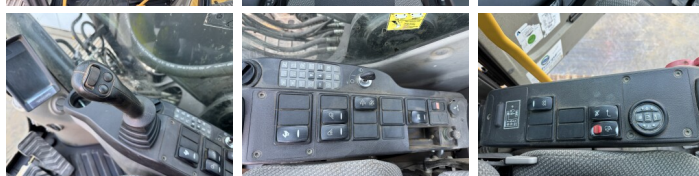

Volvo

Volvo EC180DL

BOSS
MACHINERY

€ 39.500excl.

Ano **2014**
Número de referência **BM007884**
Horas **11.024**

Algemeen

Tipo **EC180DL**
Localização **Veldhoven, Netherlands**
Certificaat **CE**

Descrição

Available at Boss Machinery! This Volvo EC180DL Excavators from 2014 has an engine power of 105 kW and counts 11024 operational hours. The total weight of this Volvo EC180DL is 19740 kg and the dimensions are 8.66 x 3.02 x 2.92. Furthermore, this EC180DL is equipped with Radio, Função hidráulica extra, Função do martelo. The Volvo Excavators also has a CE marking. Do you want more information or do you want to try the Volvo EC180DL at our yard? Please let us know.

Maten / Gewichten

Peso **19740**
Dimensões C*L*A **8.66 x 3.02 x 2.92**

Motor informatie

Marca do motor **Volvo**
Modelo de motor **D4H**
Cilindros **4**
Turbo
Capacidade em kW **105**

Banden / Rupsen

Plate% **60**
Roda dentada% **10**
Cadeia % **40**
Largura da placa **80 cm**

Opties

Radio