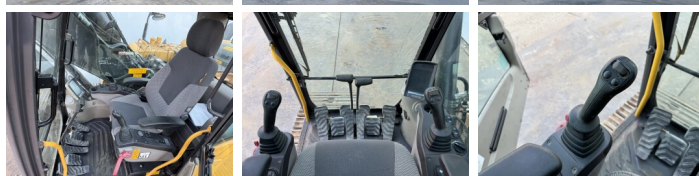

Volvo

Volvo EC180DL

BOSS
MACHINERY

€ 39.500excl.

Ano **2014**
Número de referência **BM007884**
Horas **11.024**

Algemeen

Tipo **EC180DL**
Localização **Veldhoven, Netherlands**
Certificaat **CE**

Descrição

Available at Boss Machinery! This Volvo EC180DL Excavators from 2014 has an engine power of 105 kW and counts 11024 operational hours. The total weight of this Volvo EC180DL is 19740 kg and the dimensions are 8.66 x 3.02 x 2.92. Furthermore, this EC180DL is equipped with Radio, Função hidráulica extra, Função do martelo. The Volvo Excavators also has a CE marking. Do you want more information or do you want to try the Volvo EC180DL at our yard? Please let us know.

Maten / Gewichten

Peso **19740**
Dimensões C*L*A **8.66 x 3.02 x 2.92**

Motor informatie

Marca do motor **Volvo**
Modelo de motor **D4H**
Cilindros **4**
Turbo
Capacidade em kW **105**

Banden / Rupsen

Plate% **60**
Roda dentada% **10**
Cadeia % **40**
Largura da placa **80 cm**

Opties

Radio