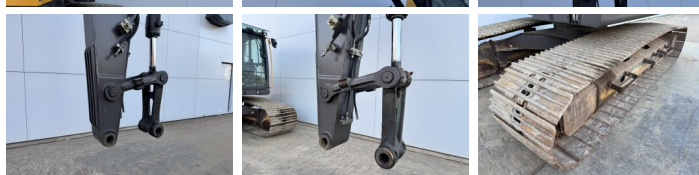

Volvo

Volvo EC180DL

BOSS
MACHINERY

€ 39.500excl.

Ano **2014**
Número de referência **BM007884**
Horas **11.024**

Algemeen

Tipo **EC180DL**
Localização **Veldhoven, Netherlands**
Certificaat **CE**

Descrição

Available at Boss Machinery! This Volvo EC180DL Excavators from 2014 has an engine power of 105 kW and counts 11024 operational hours. The total weight of this Volvo EC180DL is 19740 kg and the dimensions are 8.66 x 3.02 x 2.92. Furthermore, this EC180DL is equipped with Radio, Função hidráulica extra, Função do martelo. The Volvo Excavators also has a CE marking. Do you want more information or do you want to try the Volvo EC180DL at our yard? Please let us know.

Maten / Gewichten

Peso **19740**
Dimensões C*L*A **8.66 x 3.02 x 2.92**

Motor informatie

Marca do motor **Volvo**
Modelo de motor **D4H**
Cilindros **4**
Turbo
Capacidade em kW **105**

Banden / Rupsen

Plate% **60**
Roda dentada% **10**
Cadeia % **40**
Largura da placa **80 cm**

Opties

Radio