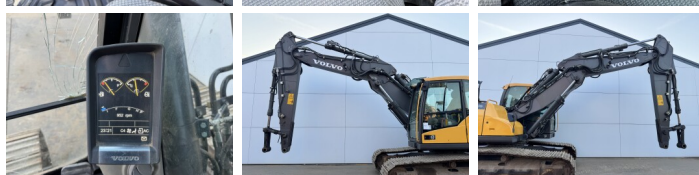

Volvo

Volvo EC180DL

BOSS
MACHINERY

€ 39.500excl.

Ano **2014**
Número de referência **BM007884**
Horas **11.024**

Algemeen

Tipo **EC180DL**
Localização **Veldhoven, Netherlands**
Certificaat **CE**

Descrição

Available at Boss Machinery! This Volvo EC180DL Excavators from 2014 has an engine power of 105 kW and counts 11024 operational hours. The total weight of this Volvo EC180DL is 19740 kg and the dimensions are 8.66 x 3.02 x 2.92. Furthermore, this EC180DL is equipped with Radio, Função hidráulica extra, Função do martelo. The Volvo Excavators also has a CE marking. Do you want more information or do you want to try the Volvo EC180DL at our yard? Please let us know.

Maten / Gewichten

Peso **19740**
Dimensões C*L*A **8.66 x 3.02 x 2.92**

Motor informatie

Marca do motor **Volvo**
Modelo de motor **D4H**
Cilindros **4**
Turbo
Capacidade em kW **105**

Banden / Rupsen

Plate% **60**
Roda dentada% **10**
Cadeia % **40**
Largura da placa **80 cm**

Opties

Radio