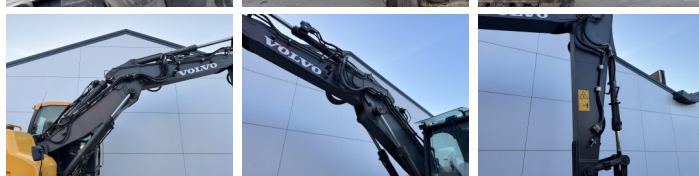

Volvo

Volvo EC180DL

BOSS
MACHINERY

€ 39.500excl.

Ano **2014**
Número de referência **BM007884**
Horas **11.024**

Algemeen

Tipo **EC180DL**
Localização **Veldhoven, Netherlands**
Certificaat **CE**

Descrição

Available at Boss Machinery! This Volvo EC180DL Excavators from 2014 has an engine power of 105 kW and counts 11024 operational hours. The total weight of this Volvo EC180DL is 19740 kg and the dimensions are 8.66 x 3.02 x 2.92. Furthermore, this EC180DL is equipped with Radio, Função hidráulica extra, Função do martelo. The Volvo Excavators also has a CE marking. Do you want more information or do you want to try the Volvo EC180DL at our yard? Please let us know.

Maten / Gewichten

Peso **19740**
Dimensões C*L*A **8.66 x 3.02 x 2.92**

Motor informatie

Marca do motor **Volvo**
Modelo de motor **D4H**
Cilindros **4**
Turbo
Capacidade em kW **105**

Banden / Rupsen

Plate% **60**
Roda dentada% **10**
Cadeia % **40**
Largura da placa **80 cm**

Opties

Radio