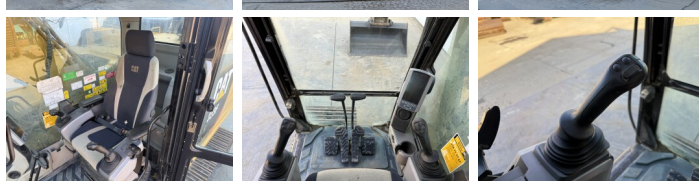

Caterpillar

Caterpillar 323FL

BOSS
MACHINERY

€ 69.500excl.

Ano **2017**
Número de referência **BM007613**
Horas **7.352**

Algemeen

Tipo **323FL**
Localização **Veldhoven, Netherlands**
Certificaat **CE**

Available at Boss Machinery! This Caterpillar 323FL Excavators from 2017 has an engine power of 122 kW and counts 7352 operational hours. The total weight of this Caterpillar 323FL is 21400 kg and the dimensions are 9.51 x 3.17 x 3.08. Furthermore, this 323FL is equipped with Heated Seat, Engate rápido, Camera, Radio, Função hidráulica extra, Função do martelo, Lubrificação central. The Caterpillar Excavators also has a CE marking. Do you want more information or do you want to try the Caterpillar 323FL at our yard? Please let us know.

Plate% **60**
Roda dentada% **10**
Cadeia % **10**
Largura da placa **80 cm**

Opties

Heated Seat

Engate rápido

Camera

Radio

Função hidráulica extra

Função do martelo