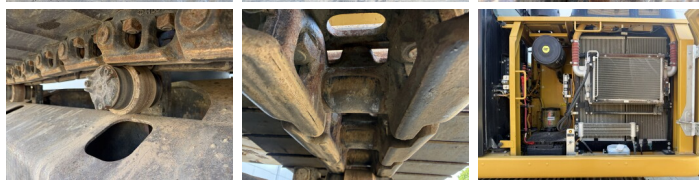

Caterpillar

Caterpillar 323FL

BOSS
MACHINERY

€ 69.500excl.

Ano **2017**
Número de referência **BM007613**
Horas **7.352**

Algemeen

Tipo **323FL**
Localização **Veldhoven, Netherlands**
Certificaat **CE**

Available at Boss Machinery! This Caterpillar 323FL Excavators from 2017 has an engine power of 122 kW and counts 7352 operational hours. The total weight of this Caterpillar 323FL is 21400 kg and the dimensions are 9.51 x 3.17 x 3.08. Furthermore, this 323FL is equipped with Heated Seat, Engate rápido, Camera, Radio, Função hidráulica extra, Função do martelo, Lubrificação central. The Caterpillar Excavators also has a CE marking. Do you want more information or do you want to try the Caterpillar 323FL at our yard? Please let us know.

Plate% **60**
Roda dentada% **10**
Cadeia % **10**
Largura da placa **80 cm**

Opties

Heated Seat

Engate rápido

Camera

Radio

Função hidráulica extra

Função do martelo