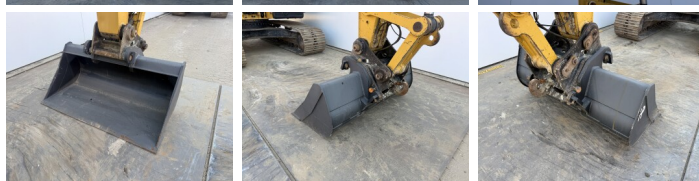

Caterpillar

Caterpillar 323FL

BOSS
MACHINERY

€ 69.500excl.

Ano **2017**
Número de referência **BM007613**
Horas **7.352**

Algemeen

Tipo **323FL**
Localização **Veldhoven, Netherlands**
Certificaat **CE**

Available at Boss Machinery! This Caterpillar 323FL Excavators from 2017 has an engine power of 122 kW and counts 7352 operational hours. The total weight of this Caterpillar 323FL is 21400 kg and the dimensions are 9.51 x 3.17 x 3.08. Furthermore, this 323FL is equipped with Heated Seat, Engate rápido, Camera, Radio, Função hidráulica extra, Função do martelo, Lubrificação central. The Caterpillar Excavators also has a CE marking. Do you want more information or do you want to try the Caterpillar 323FL at our yard? Please let us know.

Plate% **60**
Roda dentada% **10**
Cadeia % **10**
Largura da placa **80 cm**

Opties

Heated Seat

Engate rápido

Camera

Radio

Função hidráulica extra

Função do martelo