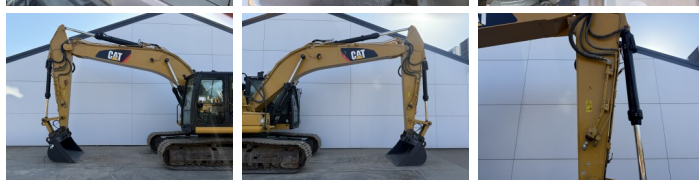

Caterpillar

Caterpillar 323FL

BOSS
MACHINERY

€ 69.500excl.

Ano **2017**
Número de referência **BM007613**
Horas **7.352**

Algemeen

Tipo **323FL**
Localização **Veldhoven, Netherlands**
Certificaat **CE**

Available at Boss Machinery! This Caterpillar 323FL Excavators from 2017 has an engine power of 122 kW and counts 7352 operational hours. The total weight of this Caterpillar 323FL is 21400 kg and the dimensions are 9.51 x 3.17 x 3.08. Furthermore, this 323FL is equipped with Heated Seat, Engate rápido, Camera, Radio, Função hidráulica extra, Função do martelo, Lubrificação central. The Caterpillar Excavators also has a CE marking. Do you want more information or do you want to try the Caterpillar 323FL at our yard? Please let us know.

Maten / Gewichten

Dimensões C*L*A **9.51 x 3.17 x 3.08**
Peso **21400**

Motor informatie

Marca do motor **Caterpillar**
Modelo de motor **C4.4**
Cilindros **4**
Turbo
Capacidade em kW **122**

Banden / Rupsen

Plate% **60**
Roda dentada% **10**
Cadeia % **10**
Largura da placa **80 cm**

Opties

Heated Seat

Engate rápido

Camera

Radio

Função hidráulica extra

Função do martelo