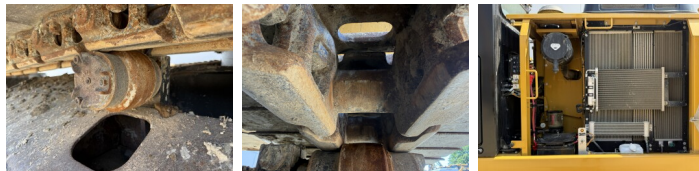

Caterpillar

Caterpillar 320FL

BOSS
MACHINERY

€ 63.500excl.

Ano **2017**
Número de referência **BM007608**
Horas **6.674**

Algemeen

Tipo 320FL
Localização Veldhoven, Netherlands
Certificaat CE

Available at Boss Machinery! This Caterpillar 320FL Excavators from 2017 has an engine power of 122 kW and counts 6674 operational hours. The total weight of this Caterpillar 320FL is 21400 kg and the dimensions are 9.51 x 3.17 x 3.08. Furthermore, this 320FL is equipped with Heated Seat, Engate rápido, Camera, Radio, Função hidráulica extra, Função do martelo, Lubrificação central. The Caterpillar Excavators also has a CE marking. Do you want more information or do you want to try the Caterpillar 320FL at our yard? Please let us know.

Maten / Gewichten

Dimensões C*L*A 9.51 x 3.17 x 3.08
Peso 21400

Motor informatie

Marca do motor Caterpillar
Modelo de motor C4.4
Cilindros 4
Turbo
Capacidade em kW 122

Banden / Rupsen

Plate% 60
Roda dentada% 10
Cadeia % 10
Largura da placa 80 cm

Opties

Heated Seat

Engate rápido

Camera

Radio

Função hidráulica extra

Função do martelo

Lubrificação central