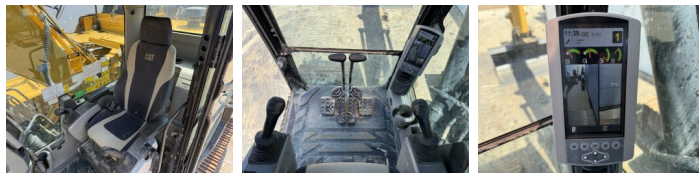

Caterpillar

Caterpillar 320FL

BOSS
MACHINERY

€ 63.500excl.

Ano **2017**
Número de referência **BM007608**
Horas **6.674**

Algemeen

Tipo 320FL
Localização Veldhoven, Netherlands
Certificaat CE

Available at Boss Machinery! This Caterpillar 320FL Excavators from 2017 has an engine power of 122 kW and counts 6674 operational hours. The total weight of this Caterpillar 320FL is 21400 kg and the dimensions are 9.51 x 3.17 x 3.08. Furthermore, this 320FL is equipped with Heated Seat, Engate rápido, Camera, Radio, Função hidráulica extra, Função do martelo, Lubrificação central. The Caterpillar Excavators also has a CE marking. Do you want more information or do you want to try the Caterpillar 320FL at our yard? Please let us know.

Maten / Gewichten

Dimensões C*L*A 9.51 x 3.17 x 3.08
Peso 21400

Motor informatie

Marca do motor Caterpillar
Modelo de motor C4.4
Cilindros 4
Turbo
Capacidade em kW 122

Banden / Rupsen

Plate% 60
Roda dentada% 10
Cadeia % 10
Largura da placa 80 cm

Opties

Heated Seat

Engate rápido

Camera

Radio

Função hidráulica extra

Função do martelo

Lubrificação central