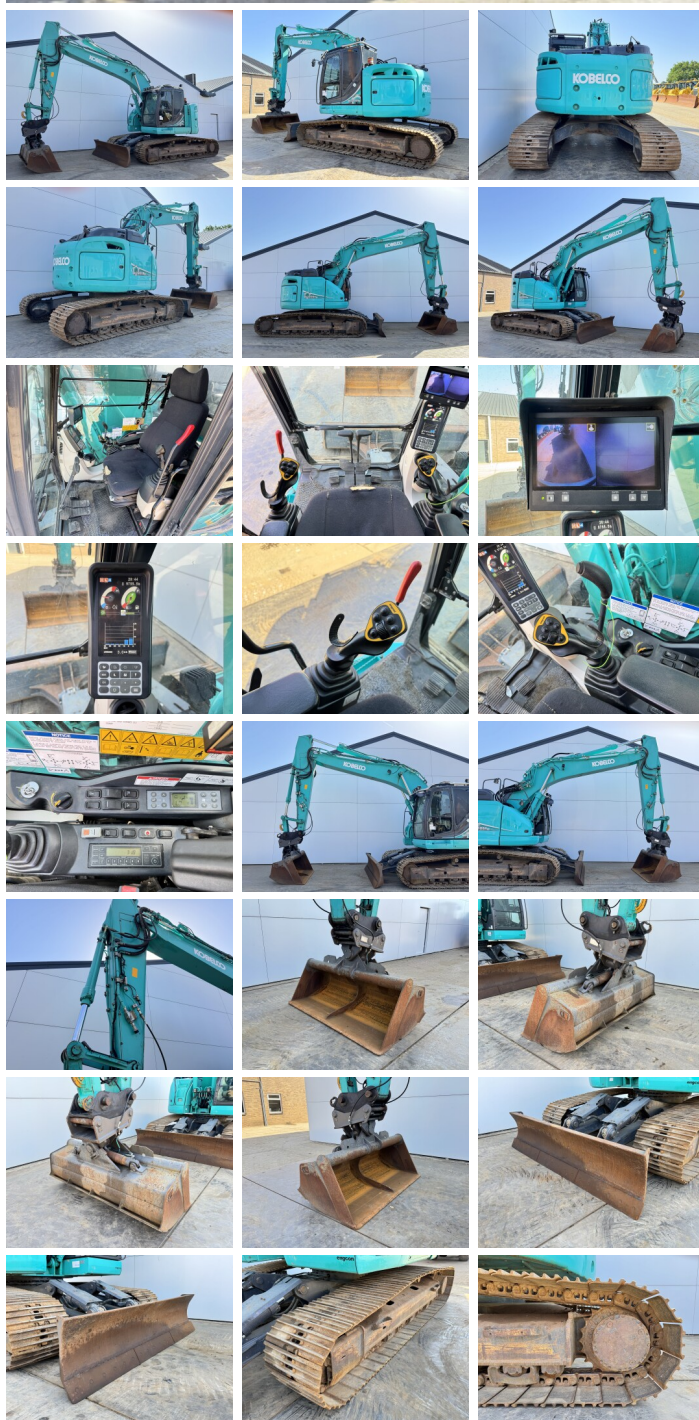

Kobelco

Kobelco SK230SRLC-5

BOSS
MACHINERY

€ 59.500excl.

Ano **2017**
Número de referência **BM007730**
Horas **9.755**

Algemeen

Tipo **SK230SRLC-5**
Localização **Veldhoven, Netherlands**
Certificaat **CE + EPA**
Available at Boss Machinery! This Kobelco SK230SRLC-5 Excavators from 2017 has an engine power of 124 kW and counts 9755 operational hours. The total weight of this Kobelco SK230SRLC-5 is 25400 kg and the dimensions are 8.75 x 3.08 x 3.66. Furthermore, this SK230SRLC-5 is equipped with Camera, Radio, Heated Seat, Engate rápido, Função hidráulica extra, Função do martelo, Lubrificação central. The Kobelco Excavators also has a CE + EPA marking. Do you want more information or do you want to try the Kobelco SK230SRLC-5 at our yard? Please let us know.

Maten / Gewichten

Peso **25400**
Dimensões C*L*A **8.75 x 3.08 x 3.66**

Motor informatie

Marca do motor **Hino**
Modelo de motor **AA-J05E-UM**
Cilindros **4**
Turbo
Capacidade em kW **124**

Banden / Rupsen

Cadeia % **40**
Plate% **60**
Roda dentada% **40**
Largura da placa **70 cm**