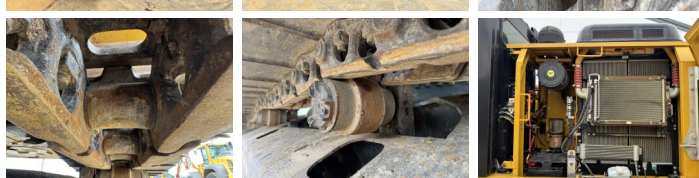

Caterpillar

Caterpillar 323FL

€ 72.500excl.

Ano **2017**
Número de referência **BM007611**
Horas **5.662**

Algemeen

Tipo **323FL**
Localização **Veldhoven, Netherlands**
Certificaat **CE**

Available at Boss Machinery! This Caterpillar 323FL Excavators from 2017 has an engine power of 122 kW and counts 5662 operational hours. The total weight of this Caterpillar 323FL is 22600 kg and the dimensions are 9.53 x 3.07 x 3.09. Furthermore, this 323FL is equipped with Heated Seat, Engate rápido, Camera, Radio, Função hidráulica extra, Função do martelo, Lubrificação central. The Caterpillar Excavators also has a CE marking. Do you want more information or do you want to try the Caterpillar 323FL at our yard? Please let us know.

Maten / Gewichten

Dimensões C*L*A **9.53 x 3.07 x 3.09**
Peso **22600**

Motor informatie

Marca do motor **Caterpillar**
Modelo de motor **C7.1**
Cilindros **6**
Turbo
Capacidade em kW **122**

Banden / Rupsen

Plate% **60**
Roda dentada% **15**
Cadeia % **15**
Largura da placa **70 cm**

BOSS
MACHINERY