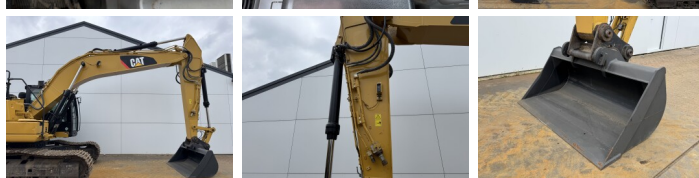

Caterpillar

Caterpillar 323FL

€ 72.500excl.

Ano **2017**
Número de referência **BM007611**
Horas **5.662**

Algemeen

Tipo **323FL**
Localização **Veldhoven, Netherlands**
Certificaat **CE**

Available at Boss Machinery! This Caterpillar 323FL Excavators from 2017 has an engine power of 122 kW and counts 5662 operational hours. The total weight of this Caterpillar 323FL is 22600 kg and the dimensions are 9.53 x 3.07 x 3.09. Furthermore, this 323FL is equipped with Heated Seat, Engate rápido, Camera, Radio, Função hidráulica extra, Função do martelo, Lubrificação central. The Caterpillar Excavators also has a CE marking. Do you want more information or do you want to try the Caterpillar 323FL at our yard? Please let us know.

Maten / Gewichten

Dimensões C*L*A **9.53 x 3.07 x 3.09**
Peso **22600**

Motor informatie

Marca do motor **Caterpillar**
Modelo de motor **C7.1**
Cilindros **6**
Turbo
Capacidade em kW **122**

Banden / Rupsen

Plate% **60**
Roda dentada% **15**
Cadeia % **15**
Largura da placa **70 cm**

BOSS
MACHINERY

Opties

Heated Seat

Engate rápido

Camera

Radio

Função hidráulica extra