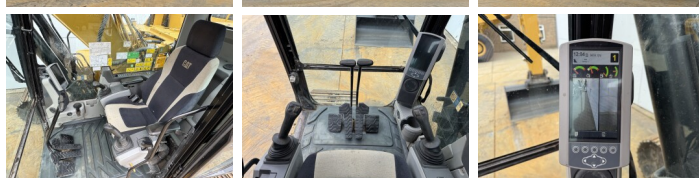

Caterpillar

Caterpillar 323FL

€ 72.500excl.

Ano **2017**
Número de referência **BM007611**
Horas **5.662**

Algemeen

Tipo **323FL**
Localização **Veldhoven, Netherlands**
Certificaat **CE**

Available at Boss Machinery! This Caterpillar 323FL Excavators from 2017 has an engine power of 122 kW and counts 5662 operational hours. The total weight of this Caterpillar 323FL is 22600 kg and the dimensions are 9.53 x 3.07 x 3.09. Furthermore, this 323FL is equipped with Heated Seat, Engate rápido, Camera, Radio, Função hidráulica extra, Função do martelo, Lubrificação central. The Caterpillar Excavators also has a CE marking. Do you want more information or do you want to try the Caterpillar 323FL at our yard? Please let us know.

Plate% **60**
Roda dentada% **15**
Cadeia % **15**
Largura da placa **70 cm**

BOSS
MACHINERY

Opties

Heated Seat

Engate rápido

Camera

Radio

Função hidráulica extra