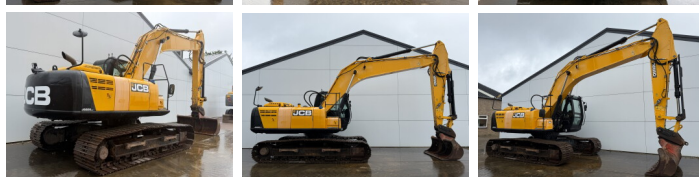

JCB

JCB JS220LC

BOSS
MACHINERY

Ano **2017**
Número de referência **BM007524**
Horas **7.354**

Algemeen

Tipo JS220LC
Localização Veldhoven, Netherlands
Certificaat CE
Available at Boss Machinery! This JCB JS220LC Excavators from 2017 has an engine power of 129 kW and counts 7354 operational hours. The total weight of this JCB JS220LC is 22310 kg and the dimensions are 9.61 x 3.08 x 3.19. Furthermore, this JS220LC is equipped with Camera, Radio, Heated Seat, Engate rápido, Função hidráulica extra, Função do martelo. The JCB Excavators also has a CE marking. Do you want more information or do you want to try the JCB JS220LC at our yard? Please let us know.

Descrição

Maten / Gewichten

Peso 22310
Dimensões C*L*A 9.61 x 3.08 x 3.19

Motor informatie

Marca do motor JCB ECOMAX
Modelo de motor 448 TA4-129E
Cilindros 6
Turbo
Capacidade em kW 129

Banden / Rupsen

Roda dentada% 50
Cadeia % 50
Plate% 50
Largura da placa 70 cm

Opties

Camera
Radio
Heated Seat