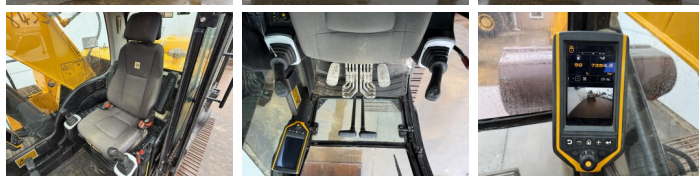

JCB

JCB JS220LC

BOSS
MACHINERY

Ano **2017**
Número de referência **BM007524**
Horas **7.354**

Algemeen

Tipo JS220LC
Localização Veldhoven, Netherlands
Certificaat CE
Available at Boss Machinery! This JCB JS220LC Excavators from 2017 has an engine power of 129 kW and counts 7354 operational hours. The total weight of this JCB JS220LC is 22310 kg and the dimensions are 9.61 x 3.08 x 3.19. Furthermore, this JS220LC is equipped with Camera, Radio, Heated Seat, Engate rápido, Função hidráulica extra, Função do martelo. The JCB Excavators also has a CE marking. Do you want more information or do you want to try the JCB JS220LC at our yard? Please let us know.

Descrição

Maten / Gewichten

Peso 22310
Dimensões C*L*A 9.61 x 3.08 x 3.19

Motor informatie

Marca do motor JCB ECOMAX
Modelo de motor 448 TA4-129E
Cilindros 6
Turbo
Capacidade em kW 129

Banden / Rupsen

Roda dentada% 50
Cadeia % 50
Plate% 50
Largura da placa 70 cm

Opties

Camera
Radio
Heated Seat