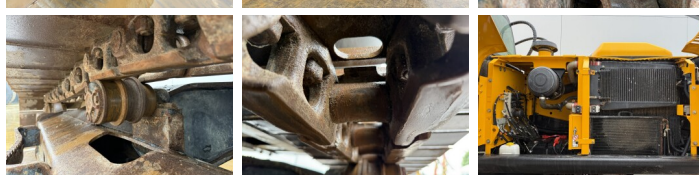

JCB

JCB JS220LC

BOSS
MACHINERY

Ano **2017**
Número de referência **BM007524**
Horas **7.354**

Algemeen

Tipo JS220LC
Localização Veldhoven, Netherlands
Certificaat CE
Available at Boss Machinery! This JCB JS220LC Excavators from 2017 has an engine power of 129 kW and counts 7354 operational hours. The total weight of this JCB JS220LC is 22310 kg and the dimensions are 9.61 x 3.08 x 3.19. Furthermore, this JS220LC is equipped with Camera, Radio, Heated Seat, Engate rápido, Função hidráulica extra, Função do martelo. The JCB Excavators also has a CE marking. Do you want more information or do you want to try the JCB JS220LC at our yard? Please let us know.

Descrição

Maten / Gewichten

Peso 22310
Dimensões C*L*A 9.61 x 3.08 x 3.19

Motor informatie

Marca do motor JCB ECOMAX
Modelo de motor 448 TA4-129E
Cilindros 6
Turbo
Capacidade em kW 129

Banden / Rupsen

Roda dentada% 50
Cadeia % 50
Plate% 50
Largura da placa 70 cm

Opties

Camera
Radio
Heated Seat