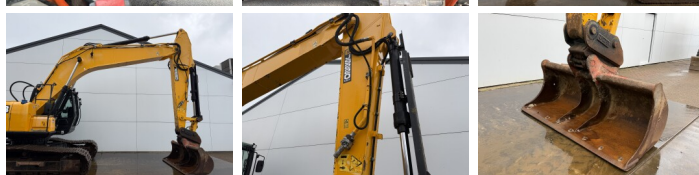

JCB

JCB JS220LC

BOSS
MACHINERY

Ano **2017**
Número de referência **BM007524**
Horas **7.354**

Algemeen

Tipo JS220LC
Localização Veldhoven, Netherlands
Certificaat CE
Available at Boss Machinery! This JCB JS220LC Excavators from 2017 has an engine power of 129 kW and counts 7354 operational hours. The total weight of this JCB JS220LC is 22310 kg and the dimensions are 9.61 x 3.08 x 3.19. Furthermore, this JS220LC is equipped with Camera, Radio, Heated Seat, Engate rápido, Função hidráulica extra, Função do martelo. The JCB Excavators also has a CE marking. Do you want more information or do you want to try the JCB JS220LC at our yard? Please let us know.

Descrição

Maten / Gewichten

Peso 22310
Dimensões C*L*A 9.61 x 3.08 x 3.19

Motor informatie

Marca do motor JCB ECOMAX
Modelo de motor 448 TA4-129E
Cilindros 6
Turbo
Capacidade em kW 129

Banden / Rupsen

Roda dentada% 50
Cadeia % 50
Plate% 50
Largura da placa 70 cm

Opties

Camera
Radio
Heated Seat