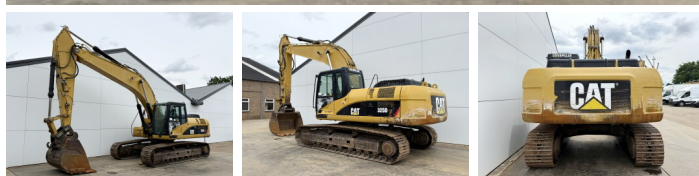

Caterpillar

Caterpillar 325DLN

BOSS
MACHINERY

Ano **2007**
Número de referência **BM007646**
Horas **13.133**

Algemeen

Tipo **325DLN**
Localização **Veldhoven, Netherlands**
Certificaat **CE**
Available at Boss Machinery! This Caterpillar 325DLN Excavators from 2007 has an engine power of 152 kW and counts 13133 operational hours. The total weight of this Caterpillar 325DLN is 31600 kg and the dimensions are 10.23 x 2.99 x 3.58. Furthermore, this 325DLN is equipped with Engate rápido, Radio, Função hidráulica extra, Função do martelo, Lubrificação central. The Caterpillar Excavators also has a CE marking. Do you want more information or do you want to try the Caterpillar 325DLN at our yard? Please let us know.

Descrição

Maten / Gewichten

Peso **31600**
Dimensões C*L*A **10.23 x 2.99 x 3.58**

Motor informatie

Marca do motor **Caterpillar**
Modelo de motor **C7DI**
Cilindros **6**
Turbo
Capacidade em kW **152**

Banden / Rupsen

Roda dentada% **80**
Plate% **40**
Cadeia % **5**
Largura da placa **60 cm**

Opties

Engate rápido
Radio
Função hidráulica extra

Função do martelo
Lubrificação central