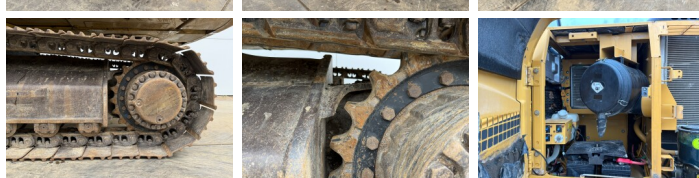

Caterpillar

Caterpillar 325DLN

BOSS
MACHINERY

Ano **2007**
Número de referência **BM007646**
Horas **13.133**

Algemeen

Tipo **325DLN**
Localização **Veldhoven, Netherlands**
Certificaat **CE**
Available at Boss Machinery! This Caterpillar 325DLN Excavators from 2007 has an engine power of 152 kW and counts 13133 operational hours. The total weight of this Caterpillar 325DLN is 31600 kg and the dimensions are 10.23 x 2.99 x 3.58. Furthermore, this 325DLN is equipped with Engate rápido, Radio, Função hidráulica extra, Função do martelo, Lubrificação central. The Caterpillar Excavators also has a CE marking. Do you want more information or do you want to try the Caterpillar 325DLN at our yard? Please let us know.

Descrição

Maten / Gewichten

Peso **31600**
Dimensões C*L*A **10.23 x 2.99 x 3.58**

Motor informatie

Marca do motor **Caterpillar**
Modelo de motor **C7DI**
Cilindros **6**
Turbo
Capacidade em kW **152**

Banden / Rupsen

Roda dentada% **80**
Plate% **40**
Cadeia % **5**
Largura da placa **60 cm**

Opties

Engate rápido
Radio
Função hidráulica extra

Função do martelo
Lubrificação central