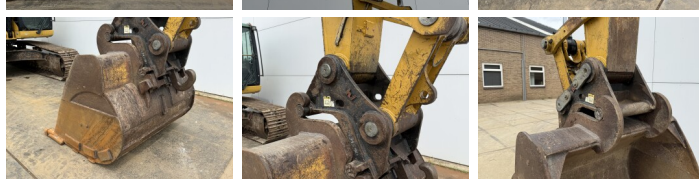

Caterpillar

Caterpillar 325DLN

BOSS
MACHINERY

Ano **2007**
Número de referência **BM007646**
Horas **13.133**

Algemeen

Tipo **325DLN**
Localização **Veldhoven, Netherlands**
Certificaat **CE**
Available at Boss Machinery! This Caterpillar 325DLN Excavators from 2007 has an engine power of 152 kW and counts 13133 operational hours. The total weight of this Caterpillar 325DLN is 31600 kg and the dimensions are 10.23 x 2.99 x 3.58. Furthermore, this 325DLN is equipped with Engate rápido, Radio, Função hidráulica extra, Função do martelo, Lubrificação central. The Caterpillar Excavators also has a CE marking. Do you want more information or do you want to try the Caterpillar 325DLN at our yard? Please let us know.

Descrição

Maten / Gewichten

Peso **31600**
Dimensões C*L*A **10.23 x 2.99 x 3.58**

Motor informatie

Marca do motor **Caterpillar**
Modelo de motor **C7DI**
Cilindros **6**
Turbo
Capacidade em kW **152**

Banden / Rupsen

Roda dentada% **80**
Plate% **40**
Cadeia % **5**
Largura da placa **60 cm**

Opties

Engate rápido
Radio
Função hidráulica extra

Função do martelo
Lubrificação central