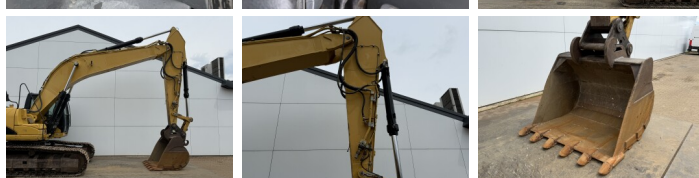

Caterpillar

Caterpillar 325DLN

BOSS
MACHINERY

Ano **2007**
Número de referência **BM007646**
Horas **13.133**

Algemeen

Tipo **325DLN**
Localização **Veldhoven, Netherlands**
Certificaat **CE**
Available at Boss Machinery! This Caterpillar 325DLN Excavators from 2007 has an engine power of 152 kW and counts 13133 operational hours. The total weight of this Caterpillar 325DLN is 31600 kg and the dimensions are 10.23 x 2.99 x 3.58. Furthermore, this 325DLN is equipped with Engate rápido, Radio, Função hidráulica extra, Função do martelo, Lubrificação central. The Caterpillar Excavators also has a CE marking. Do you want more information or do you want to try the Caterpillar 325DLN at our yard? Please let us know.

Descrição

Maten / Gewichten

Peso **31600**
Dimensões C*L*A **10.23 x 2.99 x 3.58**

Motor informatie

Marca do motor **Caterpillar**
Modelo de motor **C7DI**
Cilindros **6**
Turbo
Capacidade em kW **152**

Banden / Rupsen

Roda dentada% **80**
Plate% **40**
Cadeia % **5**
Largura da placa **60 cm**

Opties

Engate rápido
Radio
Função hidráulica extra

Função do martelo
Lubrificação central