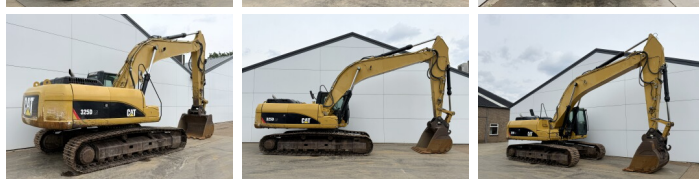

Caterpillar

Caterpillar 325DLN

BOSS
MACHINERY

Ano **2007**
Número de referência **BM007646**
Horas **13.133**

Algemeen

Tipo **325DLN**
Localização **Veldhoven, Netherlands**
Certificaat **CE**
Available at Boss Machinery! This Caterpillar 325DLN Excavators from 2007 has an engine power of 152 kW and counts 13133 operational hours. The total weight of this Caterpillar 325DLN is 31600 kg and the dimensions are 10.23 x 2.99 x 3.58. Furthermore, this 325DLN is equipped with Engate rápido, Radio, Função hidráulica extra, Função do martelo, Lubrificação central. The Caterpillar Excavators also has a CE marking. Do you want more information or do you want to try the Caterpillar 325DLN at our yard? Please let us know.

Descrição

Maten / Gewichten

Peso **31600**
Dimensões C*L*A **10.23 x 2.99 x 3.58**

Motor informatie

Marca do motor **Caterpillar**
Modelo de motor **C7DI**
Cilindros **6**
Turbo
Capacidade em kW **152**

Banden / Rupsen

Roda dentada% **80**
Plate% **40**
Cadeia % **5**
Largura da placa **60 cm**

Opties

Engate rápido
Radio
Função hidráulica extra

Função do martelo
Lubrificação central