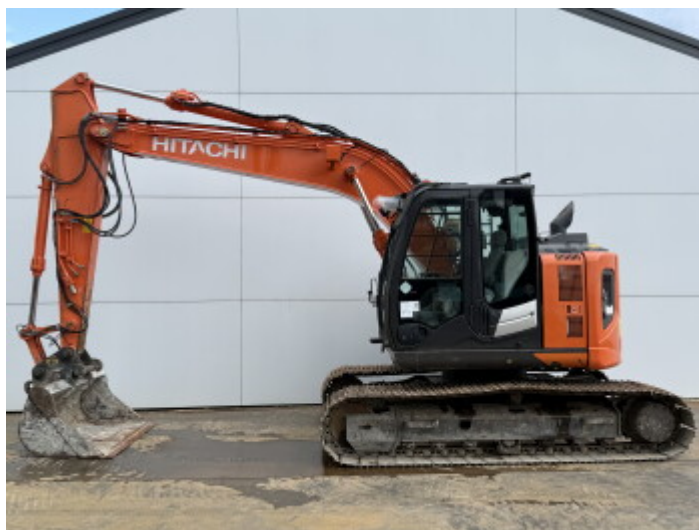

Hitachi

Hitachi ZX135US-6

BOSS
MACHINERY

€ 42.500excl.

Ano **2017**
Número de referência **BM007596**
Horas **5.173**

Algemeen

Tipo ZX135US-6
Localização Veldhoven, Netherlands
Certificaac CE + EPA
Available at Boss Machinery! This Hitachi ZX135US-6 Excavators from 2017 has an engine power of 130 kW and counts 5173 operational hours. The total weight of this Hitachi ZX135US-6 is 18300 kg and the dimensions are 743 x 270 x 282. Furthermore, this ZX135US-6 is equipped with Radio, Camera, Engate rápido, Lubrificação central. The Hitachi Excavators also has a CE + EPA marking. Do you want more information or do you want to try the Hitachi ZX135US-6 at our yard? Please let us know.

Descrição

Maten / Gewichten

Peso 18300
Dimensões C*L*A 743 x 270 x 282

Motor informatie

Marca do motor Isuzu
Modelo de motor AR-4JJ1X
Cilindros 4
Turbo
Capacidade em kW 130

Banden / Rupsen

Cadeia % 40
Plate% 50
Roda dentada% 80
Largura da placa 70

Opties

Radio

Camera
Engate rápido
Lubrificação central