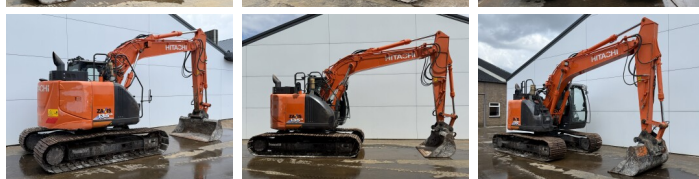

Hitachi

Hitachi ZX135US-6

BOSS
MACHINERY

€ 42.500excl.

Ano **2017**
Número de referência **BM007596**
Horas **5.173**

Algemeen

Tipo ZX135US-6
Localização Veldhoven, Netherlands
Certificaac CE + EPA
Available at Boss Machinery! This Hitachi ZX135US-6 Excavators from 2017 has an engine power of 130 kW and counts 5173 operational hours. The total weight of this Hitachi ZX135US-6 is 18300 kg and the dimensions are 743 x 270 x 282. Furthermore, this ZX135US-6 is equipped with Radio, Camera, Engate rápido, Lubrificação central. The Hitachi Excavators also has a CE + EPA marking. Do you want more information or do you want to try the Hitachi ZX135US-6 at our yard? Please let us know.

Descrição

Maten / Gewichten

Peso 18300
Dimensões C*L*A 743 x 270 x 282

Motor informatie

Marca do motor Isuzu
Modelo de motor AR-4JJ1X
Cilindros 4
Turbo
Capacidade em kW 130

Banden / Rupsen

Cadeia % 40
Plate% 50
Roda dentada% 80
Largura da placa 70

Opties

Radio

Camera
Engate rápido
Lubrificação central