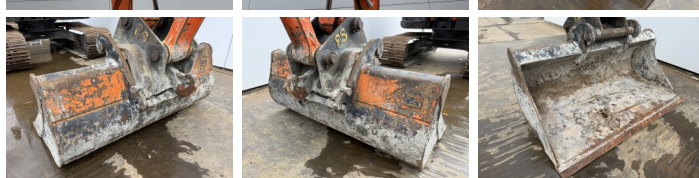

Hitachi

Hitachi ZX135US-6

BOSS
MACHINERY

€ 42.500excl.

Ano **2017**
Número de referência **BM007596**
Horas **5.173**

Algemeen

Tipo ZX135US-6
Localização Veldhoven, Netherlands
Certificaac CE + EPA
Available at Boss Machinery! This Hitachi ZX135US-6 Excavators from 2017 has an engine power of 130 kW and counts 5173 operational hours. The total weight of this Hitachi ZX135US-6 is 18300 kg and the dimensions are 743 x 270 x 282. Furthermore, this ZX135US-6 is equipped with Radio, Camera, Engate rápido, Lubrificação central. The Hitachi Excavators also has a CE + EPA marking. Do you want more information or do you want to try the Hitachi ZX135US-6 at our yard? Please let us know.

Descrição

Maten / Gewichten

Peso 18300
Dimensões C*L*A 743 x 270 x 282

Motor informatie

Marca do motor Isuzu
Modelo de motor AR-4JJ1X
Cilindros 4
Turbo
Capacidade em kW 130

Banden / Rupsen

Cadeia % 40
Plate% 50
Roda dentada% 80
Largura da placa 70

Opties

Radio

Camera
Engate rápido
Lubrificação central