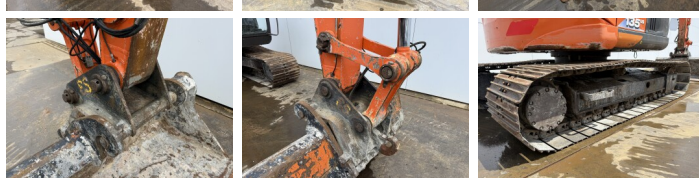

Hitachi

Hitachi ZX135US-6

BOSS
MACHINERY

€ 42.500excl.

Ano **2017**
Número de referência **BM007596**
Horas **5.173**

Algemeen

Tipo ZX135US-6
Localização Veldhoven, Netherlands
Certificaac CE + EPA
Available at Boss Machinery! This Hitachi ZX135US-6 Excavators from 2017 has an engine power of 130 kW and counts 5173 operational hours. The total weight of this Hitachi ZX135US-6 is 18300 kg and the dimensions are 743 x 270 x 282. Furthermore, this ZX135US-6 is equipped with Radio, Camera, Engate rápido, Lubrificação central. The Hitachi Excavators also has a CE + EPA marking. Do you want more information or do you want to try the Hitachi ZX135US-6 at our yard? Please let us know.

Descrição

Maten / Gewichten

Peso 18300
Dimensões C*L*A 743 x 270 x 282

Motor informatie

Marca do motor Isuzu
Modelo de motor AR-4JJ1X
Cilindros 4
Turbo
Capacidade em kW 130

Banden / Rupsen

Cadeia % 40
Plate% 50
Roda dentada% 80
Largura da placa 70

Opties

Radio

Camera
Engate rápido
Lubrificação central