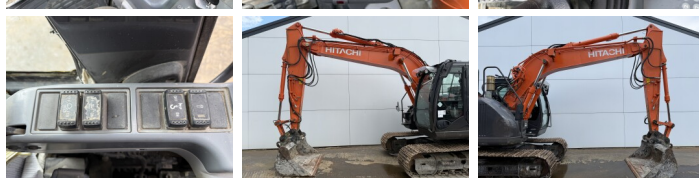

Hitachi

Hitachi ZX135US-6

BOSS
MACHINERY

€ 42.500excl.

Ano **2017**
Número de referência **BM007596**
Horas **5.173**

Algemeen

Tipo ZX135US-6
Localização Veldhoven, Netherlands
Certificaac CE + EPA
Available at Boss Machinery! This Hitachi ZX135US-6 Excavators from 2017 has an engine power of 130 kW and counts 5173 operational hours. The total weight of this Hitachi ZX135US-6 is 18300 kg and the dimensions are 743 x 270 x 282. Furthermore, this ZX135US-6 is equipped with Radio, Camera, Engate rápido, Lubrificação central. The Hitachi Excavators also has a CE + EPA marking. Do you want more information or do you want to try the Hitachi ZX135US-6 at our yard? Please let us know.

Descrição

Maten / Gewichten

Peso 18300
Dimensões C*L*A 743 x 270 x 282

Motor informatie

Marca do motor Isuzu
Modelo de motor AR-4JJ1X
Cilindros 4
Turbo
Capacidade em kW 130

Banden / Rupsen

Cadeia % 40
Plate% 50
Roda dentada% 80
Largura da placa 70

Opties

Radio

Camera
Engate rápido
Lubrificação central