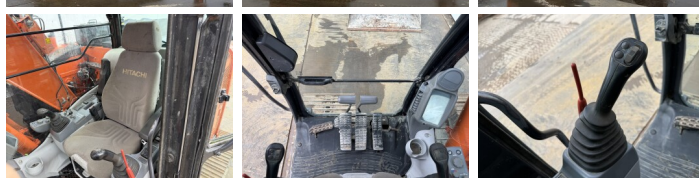

Hitachi

Hitachi ZX135US-6

BOSS
MACHINERY

€ 42.500excl.

Ano **2017**
Número de referência **BM007596**
Horas **5.173**

Algemeen

Tipo ZX135US-6
Localização Veldhoven, Netherlands
Certificaac CE + EPA
Available at Boss Machinery! This Hitachi ZX135US-6 Excavators from 2017 has an engine power of 130 kW and counts 5173 operational hours. The total weight of this Hitachi ZX135US-6 is 18300 kg and the dimensions are 743 x 270 x 282. Furthermore, this ZX135US-6 is equipped with Radio, Camera, Engate rápido, Lubrificação central. The Hitachi Excavators also has a CE + EPA marking. Do you want more information or do you want to try the Hitachi ZX135US-6 at our yard? Please let us know.

Descrição

Maten / Gewichten

Peso 18300
Dimensões C*L*A 743 x 270 x 282

Motor informatie

Marca do motor Isuzu
Modelo de motor AR-4JJ1X
Cilindros 4
Turbo
Capacidade em kW 130

Banden / Rupsen

Cadeia % 40
Plate% 50
Roda dentada% 80
Largura da placa 70

Opties

Radio

Camera
Engate rápido
Lubrificação central