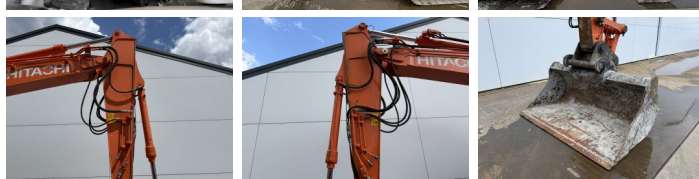

Hitachi

Hitachi ZX135US-6

BOSS
MACHINERY

€ 42.500excl.

Ano **2017**
Número de referência **BM007596**
Horas **5.173**

Algemeen

Tipo ZX135US-6
Localização Veldhoven, Netherlands
Certificaac CE + EPA
Available at Boss Machinery! This Hitachi ZX135US-6 Excavators from 2017 has an engine power of 130 kW and counts 5173 operational hours. The total weight of this Hitachi ZX135US-6 is 18300 kg and the dimensions are 743 x 270 x 282. Furthermore, this ZX135US-6 is equipped with Radio, Camera, Engate rápido, Lubrificação central. The Hitachi Excavators also has a CE + EPA marking. Do you want more information or do you want to try the Hitachi ZX135US-6 at our yard? Please let us know.

Descrição

Maten / Gewichten

Peso 18300
Dimensões C*L*A 743 x 270 x 282

Motor informatie

Marca do motor Isuzu
Modelo de motor AR-4JJ1X
Cilindros 4
Turbo
Capacidade em kW 130

Banden / Rupsen

Cadeia % 40
Plate% 50
Roda dentada% 80
Largura da placa 70

Opties

Radio

Camera
Engate rápido
Lubrificação central