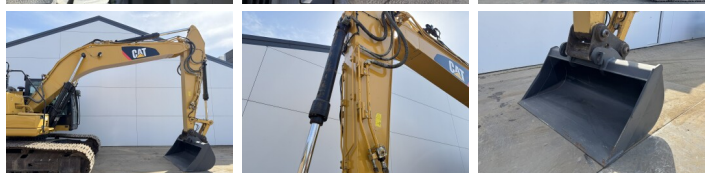

Caterpillar

Caterpillar 320FL

€ 64.500excl.

Ano **2017**
Número de referência **BM007605**
Horas **5.867**

Algemeen

Tipo **320FL**
Localização **Veldhoven, Netherlands**
Certificaat **CE + EPA**
Available at Boss Machinery! This Caterpillar 320FL Excavators from 2017 has an engine power of 122 kW and counts 5867 operational hours. The total weight of this Caterpillar 320FL is 21400 kg and the dimensions are 9.55 x 3.17 x 3.05. Furthermore, this 320FL is equipped with Camera, Radio, Heated Seat, Engate rápido, Função hidráulica extra, Função do martelo, Lubrificação central. The Caterpillar Excavators also has a CE + EPA marking. Do you want more information or do you want to try the Caterpillar 320FL at our yard? Please let us know.

Maten / Gewichten

Peso **21400**
Dimensões C*L*A **9.55 x 3.17 x 3.05**

Motor informatie

Marca do motor **Caterpillar**
Modelo de motor **C4.4**
Cilindros **4**
Turbo
Capacidade em kW **122**

Banden / Rupsen

Roda dentada% **10**
Cadeia % **10**
Plate% **60**
Largura da placa **80 cm**

BOSS
MACHINERY