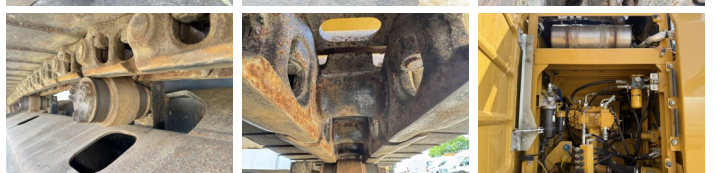

Caterpillar

Caterpillar 320FL

€ 64.500excl.

Ano **2017**
Número de referência **BM007605**
Horas **5.867**

Algemeen

Tipo **320FL**
Localização **Veldhoven, Netherlands**
Certificaat **CE + EPA**
Available at Boss Machinery! This Caterpillar 320FL Excavators from 2017 has an engine power of 122 kW and counts 5867 operational hours. The total weight of this Caterpillar 320FL is 21400 kg and the dimensions are 9.55 x 3.17 x 3.05. Furthermore, this 320FL is equipped with Camera, Radio, Heated Seat, Engate rápido, Função hidráulica extra, Função do martelo, Lubrificação central. The Caterpillar Excavators also has a CE + EPA marking. Do you want more information or do you want to try the Caterpillar 320FL at our yard? Please let us know.

Maten / Gewichten

Peso **21400**
Dimensões C*L*A **9.55 x 3.17 x 3.05**

Motor informatie

Marca do motor **Caterpillar**
Modelo de motor **C4.4**
Cilindros **4**
Turbo
Capacidade em kW **122**

Banden / Rupsen

Roda dentada% **10**
Cadeia % **10**
Plate% **60**
Largura da placa **80 cm**

BOSS
MACHINERY