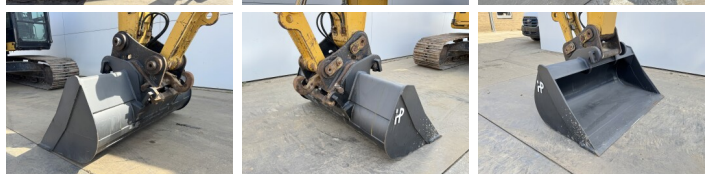

Caterpillar

Caterpillar 320FL

€ 64.500excl.

Ano **2017**
Número de referência **BM007605**
Horas **5.867**

Algemeen

Tipo **320FL**
Localização **Veldhoven, Netherlands**
Certificaat **CE + EPA**
Available at Boss Machinery! This Caterpillar 320FL Excavators from 2017 has an engine power of 122 kW and counts 5867 operational hours. The total weight of this Caterpillar 320FL is 21400 kg and the dimensions are 9.55 x 3.17 x 3.05. Furthermore, this 320FL is equipped with Camera, Radio, Heated Seat, Engate rápido, Função hidráulica extra, Função do martelo, Lubrificação central. The Caterpillar Excavators also has a CE + EPA marking. Do you want more information or do you want to try the Caterpillar 320FL at our yard? Please let us know.

Maten / Gewichten

Peso **21400**
Dimensões C*L*A **9.55 x 3.17 x 3.05**

Motor informatie

Marca do motor **Caterpillar**
Modelo de motor **C4.4**
Cilindros **4**
Turbo
Capacidade em kW **122**

Banden / Rupsen

Roda dentada% **10**
Cadeia % **10**
Plate% **60**
Largura da placa **80 cm**

BOSS
MACHINERY