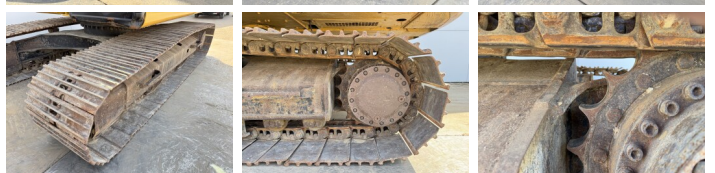

## Algemeen

Tipo **320FL**  
Localização **Veldhoven, Netherlands**  
Certificaat **CE + EPA**  
Available at Boss Machinery! This Caterpillar 320FL Excavators from 2017 has an engine power of 122 kW and counts 5867 operational hours. The total weight of this Caterpillar 320FL is 21400 kg and the dimensions are 9.55 x 3.17 x 3.05. Furthermore, this 320FL is equipped with Camera, Radio, Heated Seat, Engate rápido, Função hidráulica extra, Função do martelo, Lubrificação central. The Caterpillar Excavators also has a CE + EPA marking. Do you want more information or do you want to try the Caterpillar 320FL at our yard? Please let us know.

## Banden / Rupsen

Roda dentada% **10**  
Cadeia % **10**  
Plate% **60**  
Largura da placa **80 cm**

**BOSS**  
MACHINERY