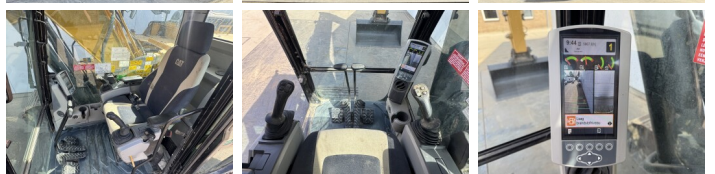

Caterpillar

Caterpillar 320FL

€ 64.500excl.

Ano **2017**
Número de referência **BM007605**
Horas **5.867**

Algemeen

Tipo **320FL**
Localização **Veldhoven, Netherlands**
Certificaat **CE + EPA**
Available at Boss Machinery! This Caterpillar 320FL Excavators from 2017 has an engine power of 122 kW and counts 5867 operational hours. The total weight of this Caterpillar 320FL is 21400 kg and the dimensions are 9.55 x 3.17 x 3.05. Furthermore, this 320FL is equipped with Camera, Radio, Heated Seat, Engate rápido, Função hidráulica extra, Função do martelo, Lubrificação central. The Caterpillar Excavators also has a CE + EPA marking. Do you want more information or do you want to try the Caterpillar 320FL at our yard? Please let us know.

Maten / Gewichten

Peso **21400**
Dimensões C*L*A **9.55 x 3.17 x 3.05**

Motor informatie

Marca do motor **Caterpillar**
Modelo de motor **C4.4**
Cilindros **4**
Turbo
Capacidade em kW **122**

Banden / Rupsen

Roda dentada% **10**
Cadeia % **10**
Plate% **60**
Largura da placa **80 cm**

BOSS
MACHINERY