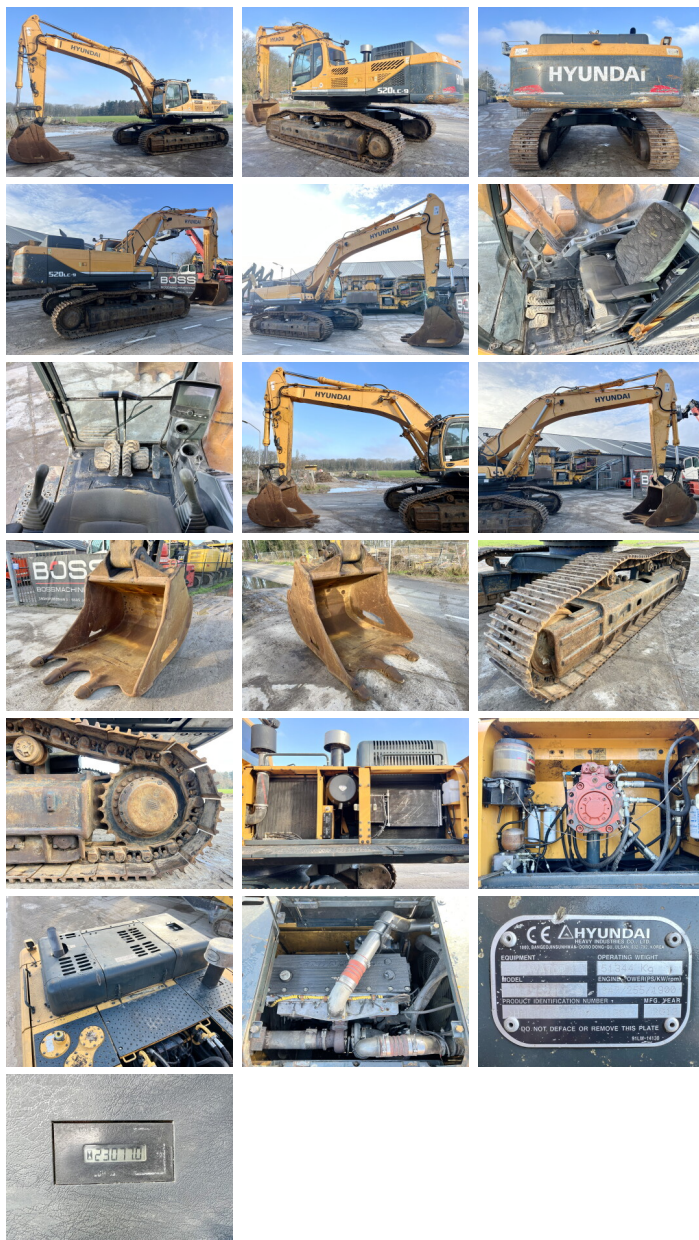

Hyundai

Hyundai R520LC-9

BOSS
MACHINERY

€ 34.500excl.

Ano **2012**
Número de referência **BM005620**
Horas **23.077**

Algemeen

Tipo **R520LC-9**
Localização **Veldhoven, Netherlands**
Certificaac **CE + EPA**
Available at Boss Machinery! This Hyundai R520LC-9 Excavators from 2012 has an engine power of 255 kW and counts 23077 operational hours. The total weight of this Hyundai R520LC-9 is 52675 kg and the dimensions are 12.20 x 3.70 x 3.90. Furthermore, this R520LC-9 is equipped with Airco, Radio, Camera, Função hidráulica extra, Função do martelo, Lubrificação central. The Hyundai Excavators also has a CE + EPA marking. Do you want more information or do you want to try the Hyundai R520LC-9 at our yard? Please let us know.

Maten / Gewichten

Dimensões C*L*A **12.20 x 3.70 x 3.90**
Peso **52675**

Motor informatie

Marca do motor **Cummins**
Modelo de motor **QSM11**
Cilindros **6**
Turbo
Capacidade em kW **255**

Banden / Rupsen

Plate% **70**
Roda dentada% **80**
Cadeia % **70**
Largura da placa **70 cm**