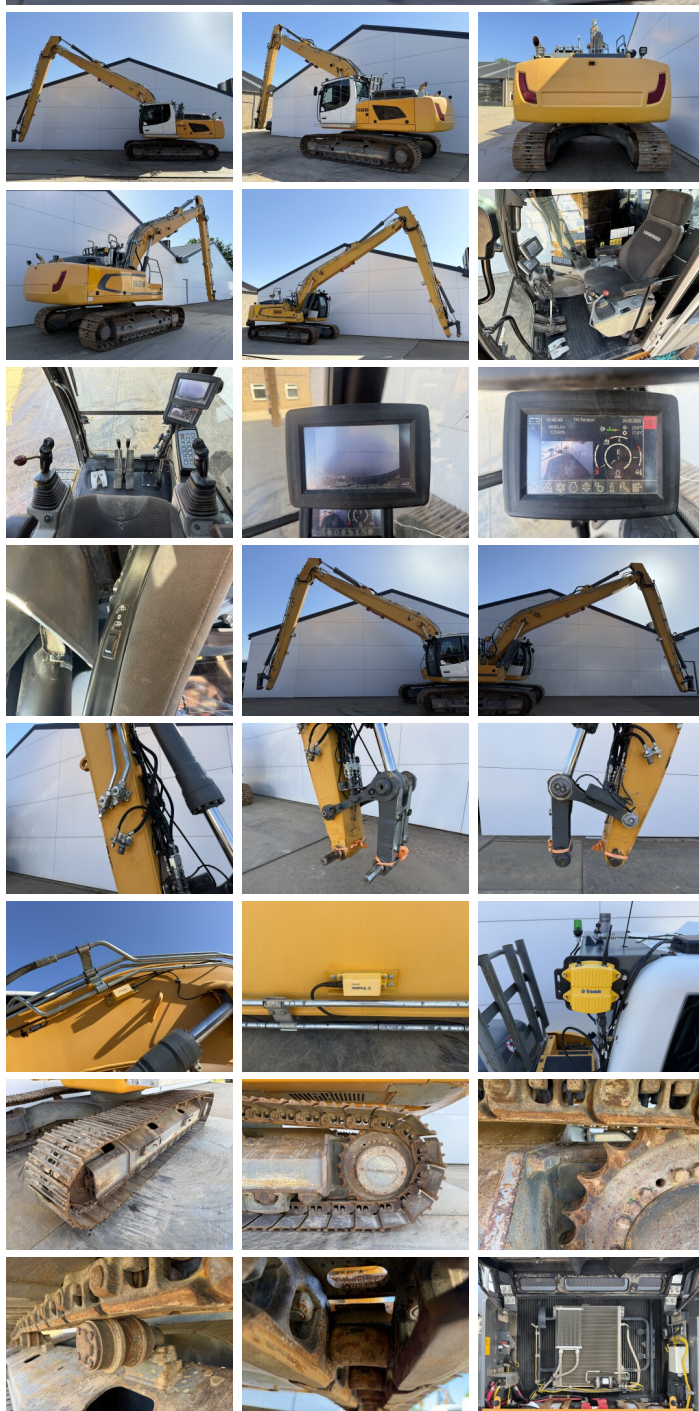

Liebherr

Liebherr R926LC - 15 Meter Long Reach

€ 89.500excl.

Ano **2017**
Número de referência **BM007655**
Horas **12.593**

Algemeen

Tipo R926LC - 15 Meter Long Reach
Localização Veldhoven, Netherlands
Certificaac CE

Descrição Available at Boss Machinery! This Liebherr R926LC - 15 Meter Long Reach Excavators from 2017 has an engine power of 140 kW and counts 12593 operational hours. The total weight of this Liebherr R926LC - 15 Meter Long Reach is 30100 kg and the dimensions are 12.35 x 2.98 x 3.14. Furthermore, this R926LC - 15 Meter Long Reach is equipped with Camera, Radio, Heated Seat, Função hidráulica extra, Função do martelo, Lubrificação central. The Liebherr Excavators also has a CE marking. Do you want more information or do you want to try the Liebherr R926LC - 15 Meter Long Reach at our yard? Please let us know.

Maten / Gewichten

Dimensões C*L*A 12.35 x 2.98 x 3.14
Stick Length 6.10m (pin to pin)
Peso 30100
Boom Length 8.25m (pin to pin)

Motor informatie

Marca do motor Liebherr
Modelo de motor D934 A7-14
Cilindros 4
Turbo
Capacidade em kW 140

BOSS
MACHINERY

Banden / Rupsen

Plate%	40
Roda dentada%	40
Cadeia %	40
Largura da placa	60 cm

Opties

Camera

Radio

Heated Seat

Função hidráulica extra