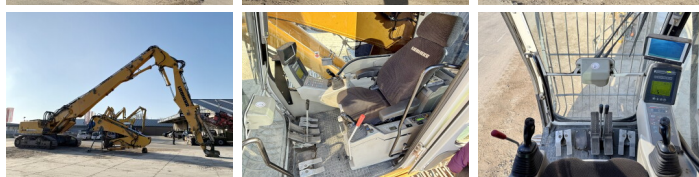

Liebherr

Liebherr R944C UHD - 23 Meter Demolition

€ 125.000excl.

Ano **2012**
Número de referência **BM006537**
Horas **10.349**

Algemeen

Tipo R944C UHD - 23 Meter Demolition
Localização Veldhoven, Netherlands
Certificaat CE + EPA

Available at Boss Machinery! This Liebherr R944C UHD - 23 Meter Demolition Excavators from 2012 has an engine power of 190 kW and counts 10349 operational hours. The total weight of this Liebherr R944C UHD - 23 Meter Demolition is 56900 kg and the dimensions are 7.40 x 3.00 x 3.65. Furthermore, this R944C UHD - 23 Meter Demolition is equipped with Camera, Radio, Heated Seat, Engate rápido, Airco, Função hidráulica extra, Função do martelo, Lubrificação central. The Liebherr Excavators also has a CE + EPA marking. Do you want more information or do you want to try the Liebherr R944C UHD - 23 Meter Demolition at our yard? Please let us know.

Maten / Gewichten

Peso 56900
Dimensões C*L*A 7.40 x 3.00 x 3.65

Motor informatie

Marca do motor Liebherr
Modelo de motor D936 L A6
Cilindros 6
Turbo
Capacidade em kW 190

Banden / Rupsen

Cadeia % 80

BOSS
MACHINERY

Plate%	30
Roda dentada%	30
Largura da placa	60

Opties

Camera

Radio

Heated Seat

Engate rápido

Airco

Função hidráulica extra