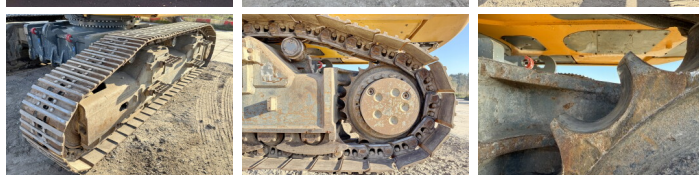

Liebherr

Liebherr R944C UHD - 23 Meter Demolition

€ 125.000excl.

Ano **2012**
Número de referência **BM006537**
Horas **10.349**

Algemeen

Tipo R944C UHD - 23 Meter Demolition
Localização Veldhoven, Netherlands
Certificaat CE + EPA

Available at Boss Machinery! This Liebherr R944C UHD - 23 Meter Demolition Excavators from 2012 has an engine power of 190 kW and counts 10349 operational hours. The total weight of this Liebherr R944C UHD - 23 Meter Demolition is 56900 kg and the dimensions are 7.40 x 3.00 x 3.65. Furthermore, this R944C UHD - 23 Meter Demolition is equipped with Camera, Radio, Heated Seat, Engate rápido, Airco, Função hidráulica extra, Função do martelo, Lubrificação central. The Liebherr Excavators also has a CE + EPA marking. Do you want more information or do you want to try the Liebherr R944C UHD - 23 Meter Demolition at our yard? Please let us know.

Plate%	30
Roda dentada%	30
Largura da placa	60

Opties

Camera

Radio

Heated Seat

Engate rápido

Airco

Função hidráulica extra