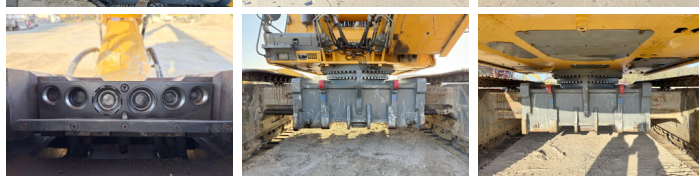

Liebherr

Liebherr R944C UHD - 23 Meter Demolition

€ 125.000excl.

Ano **2012**
Número de referência **BM006537**
Horas **10.349**

Algemeen

Tipo R944C UHD - 23 Meter Demolition
Localização Veldhoven, Netherlands
Certificaat CE + EPA

Available at Boss Machinery! This Liebherr R944C UHD - 23 Meter Demolition Excavators from 2012 has an engine power of 190 kW and counts 10349 operational hours. The total weight of this Liebherr R944C UHD - 23 Meter Demolition is 56900 kg and the dimensions are 7.40 x 3.00 x 3.65. Furthermore, this R944C UHD - 23 Meter Demolition is equipped with Camera, Radio, Heated Seat, Engate rápido, Airco, Função hidráulica extra, Função do martelo, Lubrificação central. The Liebherr Excavators also has a CE + EPA marking. Do you want more information or do you want to try the Liebherr R944C UHD - 23 Meter Demolition at our yard? Please let us know.

Maten / Gewichten

Peso 56900
Dimensões C*L*A 7.40 x 3.00 x 3.65

Motor informatie

Marca do motor Liebherr
Modelo de motor D936 L A6
Cilindros 6
Turbo
Capacidade em kW 190

Banden / Rupsen

Cadeia % 80

BOSS
MACHINERY

Plate%	30
Roda dentada%	30
Largura da placa	60

Opties

Camera

Radio

Heated Seat

Engate rápido

Airco

Função hidráulica extra