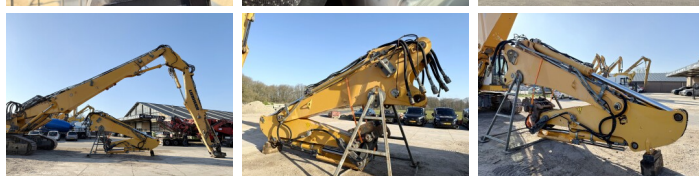

Liebherr

Liebherr R944C UHD - 23 Meter Demolition

€ 125.000excl.

Ano **2012**
Número de referência **BM006537**
Horas **10.349**

Algemeen

Tipo R944C UHD - 23 Meter Demolition
Localização Veldhoven, Netherlands
Certificaat CE + EPA

Available at Boss Machinery! This Liebherr R944C UHD - 23 Meter Demolition Excavators from 2012 has an engine power of 190 kW and counts 10349 operational hours. The total weight of this Liebherr R944C UHD - 23 Meter Demolition is 56900 kg and the dimensions are 7.40 x 3.00 x 3.65. Furthermore, this R944C UHD - 23 Meter Demolition is equipped with Camera, Radio, Heated Seat, Engate rápido, Airco, Função hidráulica extra, Função do martelo, Lubrificação central. The Liebherr Excavators also has a CE + EPA marking. Do you want more information or do you want to try the Liebherr R944C UHD - 23 Meter Demolition at our yard? Please let us know.

Maten / Gewichten

Peso 56900
Dimensões C*L*A 7.40 x 3.00 x 3.65

Motor informatie

Marca do motor Liebherr
Modelo de motor D936 L A6
Cilindros 6
Turbo
Capacidade em kW 190

Banden / Rupsen

Cadeia % 80

BOSS
MACHINERY

Plate%	30
Roda dentada%	30
Largura da placa	60

Opties

Camera

Radio

Heated Seat

Engate rápido

Airco

Função hidráulica extra