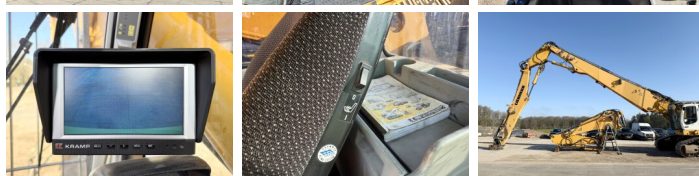

Liebherr

Liebherr R944C UHD - 23 Meter Demolition

€ 125.000excl.

Ano **2012**
Número de referência **BM006537**
Horas **10.349**

Algemeen

Tipo R944C UHD - 23 Meter Demolition
Localização Veldhoven, Netherlands
Certificaat CE + EPA

Available at Boss Machinery! This Liebherr R944C UHD - 23 Meter Demolition Excavators from 2012 has an engine power of 190 kW and counts 10349 operational hours. The total weight of this Liebherr R944C UHD - 23 Meter Demolition is 56900 kg and the dimensions are 7.40 x 3.00 x 3.65. Furthermore, this R944C UHD - 23 Meter Demolition is equipped with Camera, Radio, Heated Seat, Engate rápido, Airco, Função hidráulica extra, Função do martelo, Lubrificação central. The Liebherr Excavators also has a CE + EPA marking. Do you want more information or do you want to try the Liebherr R944C UHD - 23 Meter Demolition at our yard? Please let us know.

Maten / Gewichten

Peso 56900
Dimensões C*L*A 7.40 x 3.00 x 3.65

Motor informatie

Marca do motor Liebherr
Modelo de motor D936 L A6
Cilindros 6
Turbo
Capacidade em kW 190

Banden / Rupsen

Cadeia % 80

BOSS
MACHINERY

Plate%	30
Roda dentada%	30
Largura da placa	60

Opties

Camera

Radio

Heated Seat

Engate rápido

Airco

Função hidráulica extra