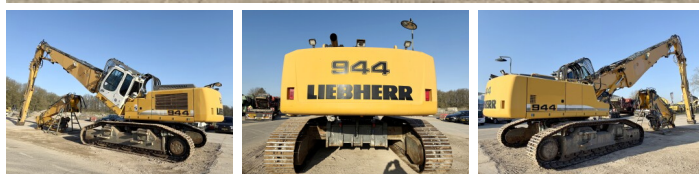

Liebherr

Liebherr R944C UHD - 23 Meter Demolition

€ 125.000excl.

Ano **2012**
Número de referência **BM006537**
Horas **10.349**

Algemeen

Tipo R944C UHD - 23 Meter Demolition
Localização Veldhoven, Netherlands
Certificaat CE + EPA

Available at Boss Machinery! This Liebherr R944C UHD - 23 Meter Demolition Excavators from 2012 has an engine power of 190 kW and counts 10349 operational hours. The total weight of this Liebherr R944C UHD - 23 Meter Demolition is 56900 kg and the dimensions are 7.40 x 3.00 x 3.65. Furthermore, this R944C UHD - 23 Meter Demolition is equipped with Camera, Radio, Heated Seat, Engate rápido, Airco, Função hidráulica extra, Função do martelo, Lubrificação central. The Liebherr Excavators also has a CE + EPA marking. Do you want more information or do you want to try the Liebherr R944C UHD - 23 Meter Demolition at our yard? Please let us know.

Maten / Gewichten

Peso 56900
Dimensões C*L*A 7.40 x 3.00 x 3.65

Motor informatie

Marca do motor Liebherr
Modelo de motor D936 L A6
Cilindros 6
Turbo
Capacidade em kW 190

Banden / Rupsen

Cadeia % 80

BOSS
MACHINERY

Plate%	30
Roda dentada%	30
Largura da placa	60

Opties

Camera

Radio

Heated Seat

Engate rápido

Airco

Função hidráulica extra