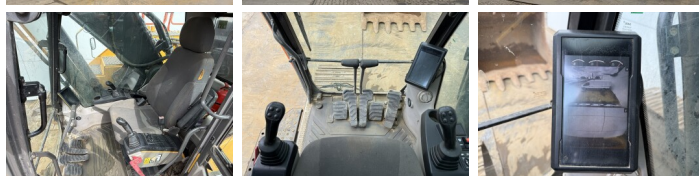

Volvo

Volvo EC480EL

€ 112.500excl.

Ano **2018**
Número de referência **BM007517**
Horas **9.769**

Algemeen

Tipo **EC480EL**
Localização **Veldhoven, Netherlands**
Certificaat **CE**

Descrição

Available at Boss Machinery! This Volvo EC480EL Excavators from 2018 has an engine power of 278 kW and counts 9769 operational hours. The total weight of this Volvo EC480EL is 52000 kg and the dimensions are 11.69 x 3.46 x 3.90. Furthermore, this EC480EL is equipped with Engate rápido, Radio, Camera, Função hidráulica extra, Função do martelo, Lubrificação central. The Volvo Excavators also has a CE marking. Do you want more information or do you want to try the Volvo EC480EL at our yard? Please let us know.

BOSS

MACHINERY

Opties

Engate rápido

Radio

Camera

Função hidráulica extra

Função do martelo