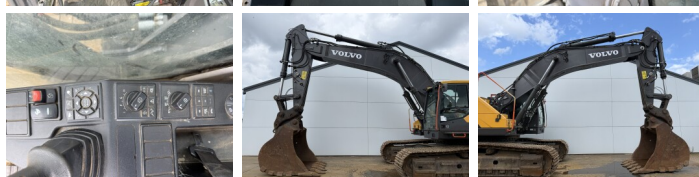

Volvo

Volvo EC480EL

€ 112.500excl.

Ano **2018**
Número de referência **BM007517**
Horas **9.769**

Algemeen

Tipo **EC480EL**
Localização **Veldhoven, Netherlands**
Certificaat **CE**

Descrição

Available at Boss Machinery! This Volvo EC480EL Excavators from 2018 has an engine power of 278 kW and counts 9769 operational hours. The total weight of this Volvo EC480EL is 52000 kg and the dimensions are 11.69 x 3.46 x 3.90. Furthermore, this EC480EL is equipped with Engate rápido, Radio, Camera, Função hidráulica extra, Função do martelo, Lubrificação central. The Volvo Excavators also has a CE marking. Do you want more information or do you want to try the Volvo EC480EL at our yard? Please let us know.

BOSS

MACHINERY

Opties

Engate rápido

Radio

Camera

Função hidráulica extra

Função do martelo