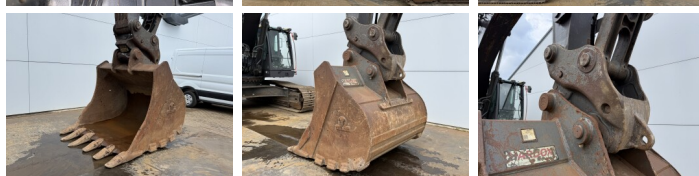

Volvo

Volvo EC480EL

€ 112.500excl.

Ano **2018**
Número de referência **BM007517**
Horas **9.769**

Algemeen

Tipo **EC480EL**
Localização **Veldhoven, Netherlands**
Certificaat **CE**

Descrição

Available at Boss Machinery! This Volvo EC480EL Excavators from 2018 has an engine power of 278 kW and counts 9769 operational hours. The total weight of this Volvo EC480EL is 52000 kg and the dimensions are 11.69 x 3.46 x 3.90. Furthermore, this EC480EL is equipped with Engate rápido, Radio, Camera, Função hidráulica extra, Função do martelo, Lubrificação central. The Volvo Excavators also has a CE marking. Do you want more information or do you want to try the Volvo EC480EL at our yard? Please let us know.

BOSS

MACHINERY

Opties

Engate rápido

Radio

Camera

Função hidráulica extra

Função do martelo