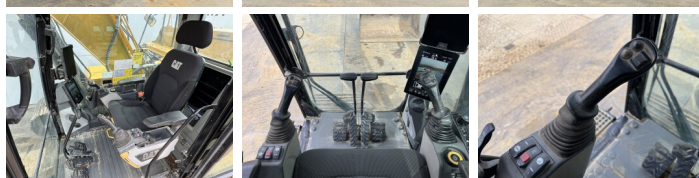

Caterpillar

Caterpillar 323 07A - Next Gen

€ 110.000excl.

Ano **2018**
Número de referência **BM007702**
Horas **4.054**

Algemeen

Tipo 323 07A - Next Gen
Localização Veldhoven, Netherlands
Certificaat CE + EPA

Available at Boss Machinery! This Caterpillar 323 07A - Next Gen Excavators from 2018 has an engine power of 122 kW and counts 4054 operational hours. The total weight of this Caterpillar 323 07A - Next Gen is 22800 kg and the dimensions are 9.54 x 3.17 x 2.97. Furthermore, this 323 07A - Next Gen is equipped with Camera, Engate rápido, Heated Seat, Função hidráulica extra, Função do martelo, Lubrificação central. The Caterpillar Excavators also has a CE + EPA marking. Do you want more information or do you want to try the Caterpillar 323 07A - Next Gen at our yard? Please let us know.

Descrição

Maten / Gewichten

Dimensões C*L*A 9.54 x 3.17 x 2.97
Peso 22800

Motor informatie

Marca do motor Caterpillar
Modelo de motor C7.1
Cilindros 6
Turbo
Capacidade em kW 122

Banden / Rupsen

Plate% 60
Roda dentada% 70
Cadeia % 70

BOSS
MACHINERY