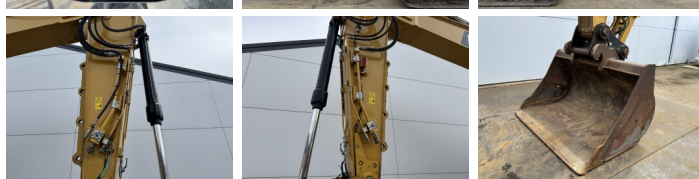

Caterpillar

Caterpillar 323 07A - Next Gen

€ 110.000excl.

Ano **2018**
Número de referência **BM007702**
Horas **4.054**

Algemeen

Tipo 323 07A - Next Gen
Localização Veldhoven, Netherlands
Certificaat CE + EPA

Available at Boss Machinery! This Caterpillar 323 07A - Next Gen Excavators from 2018 has an engine power of 122 kW and counts 4054 operational hours. The total weight of this Caterpillar 323 07A - Next Gen is 22800 kg and the dimensions are 9.54 x 3.17 x 2.97. Furthermore, this 323 07A - Next Gen is equipped with Camera, Engate rápido, Heated Seat, Função hidráulica extra, Função do martelo, Lubrificação central. The Caterpillar Excavators also has a CE + EPA marking. Do you want more information or do you want to try the Caterpillar 323 07A - Next Gen at our yard? Please let us know.

Descrição

Maten / Gewichten

Dimensões C*L*A 9.54 x 3.17 x 2.97
Peso 22800

Motor informatie

Marca do motor Caterpillar
Modelo de motor C7.1
Cilindros 6
Turbo
Capacidade em kW 122

Banden / Rupsen

Plate% 60
Roda dentada% 70
Cadeia % 70

BOSS
MACHINERY