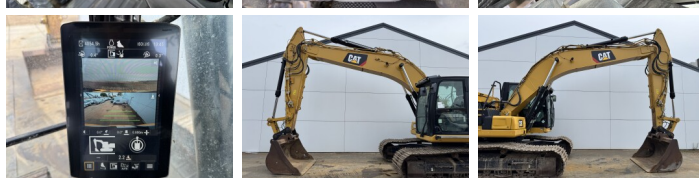

Caterpillar

Caterpillar 323 07A - Next Gen

€ 110.000excl.

Ano **2018**
Número de referência **BM007702**
Horas **4.054**

Algemeen

Tipo 323 07A - Next Gen
Localização Veldhoven, Netherlands
Certificaat CE + EPA

Available at Boss Machinery! This Caterpillar 323 07A - Next Gen Excavators from 2018 has an engine power of 122 kW and counts 4054 operational hours. The total weight of this Caterpillar 323 07A - Next Gen is 22800 kg and the dimensions are 9.54 x 3.17 x 2.97. Furthermore, this 323 07A - Next Gen is equipped with Camera, Engate rápido, Heated Seat, Função hidráulica extra, Função do martelo, Lubrificação central. The Caterpillar Excavators also has a CE + EPA marking. Do you want more information or do you want to try the Caterpillar 323 07A - Next Gen at our yard? Please let us know.

Descrição

Maten / Gewichten

Dimensões C*L*A 9.54 x 3.17 x 2.97
Peso 22800

Motor informatie

Marca do motor Caterpillar
Modelo de motor C7.1
Cilindros 6
Turbo
Capacidade em kW 122

Banden / Rupsen

Plate% 60
Roda dentada% 70
Cadeia % 70

BOSS
MACHINERY