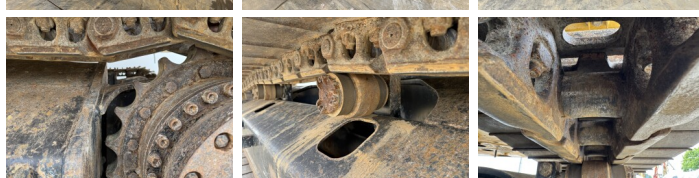

Caterpillar

Caterpillar 323 07A - Next Gen

€ 110.000excl.

Ano **2018**
Número de referência **BM007702**
Horas **4.054**

Algemeen

Tipo 323 07A - Next Gen
Localização Veldhoven, Netherlands
Certificaat CE + EPA

Available at Boss Machinery! This Caterpillar 323 07A - Next Gen Excavators from 2018 has an engine power of 122 kW and counts 4054 operational hours. The total weight of this Caterpillar 323 07A - Next Gen is 22800 kg and the dimensions are 9.54 x 3.17 x 2.97. Furthermore, this 323 07A - Next Gen is equipped with Camera, Engate rápido, Heated Seat, Função hidráulica extra, Função do martelo, Lubrificação central. The Caterpillar Excavators also has a CE + EPA marking. Do you want more information or do you want to try the Caterpillar 323 07A - Next Gen at our yard? Please let us know.

Descrição

Maten / Gewichten

Dimensões C*L*A 9.54 x 3.17 x 2.97
Peso 22800

Motor informatie

Marca do motor Caterpillar
Modelo de motor C7.1
Cilindros 6
Turbo
Capacidade em kW 122

Banden / Rupsen

Plate% 60
Roda dentada% 70
Cadeia % 70

BOSS
MACHINERY