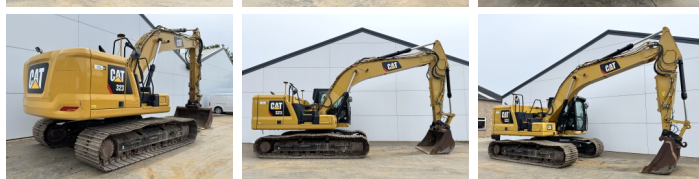

Caterpillar

Caterpillar 323 07A - Next Gen

€ 110.000excl.

Ano **2018**
Número de referência **BM007702**
Horas **4.054**

Algemeen

Tipo 323 07A - Next Gen
Localização Veldhoven, Netherlands
Certificaat CE + EPA

Available at Boss Machinery! This Caterpillar 323 07A - Next Gen Excavators from 2018 has an engine power of 122 kW and counts 4054 operational hours. The total weight of this Caterpillar 323 07A - Next Gen is 22800 kg and the dimensions are 9.54 x 3.17 x 2.97. Furthermore, this 323 07A - Next Gen is equipped with Camera, Engate rápido, Heated Seat, Função hidráulica extra, Função do martelo, Lubrificação central. The Caterpillar Excavators also has a CE + EPA marking. Do you want more information or do you want to try the Caterpillar 323 07A - Next Gen at our yard? Please let us know.

Descrição

Maten / Gewichten

Dimensões C*L*A 9.54 x 3.17 x 2.97
Peso 22800

Motor informatie

Marca do motor Caterpillar
Modelo de motor C7.1
Cilindros 6
Turbo
Capacidade em kW 122

Banden / Rupsen

Plate% 60
Roda dentada% 70
Cadeia % 70

BOSS
MACHINERY