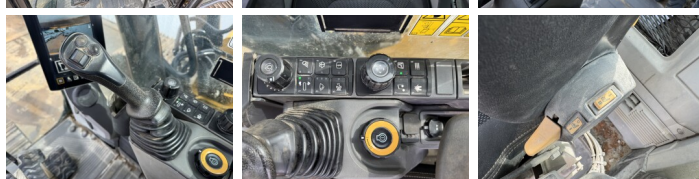

Caterpillar

Caterpillar 323 07A - Next Gen

€ 110.000excl.

Ano **2018**
Número de referência **BM007702**
Horas **4.054**

Algemeen

Tipo 323 07A - Next Gen
Localização Veldhoven, Netherlands
Certificaat CE + EPA

Available at Boss Machinery! This Caterpillar 323 07A - Next Gen Excavators from 2018 has an engine power of 122 kW and counts 4054 operational hours. The total weight of this Caterpillar 323 07A - Next Gen is 22800 kg and the dimensions are 9.54 x 3.17 x 2.97. Furthermore, this 323 07A - Next Gen is equipped with Camera, Engate rápido, Heated Seat, Função hidráulica extra, Função do martelo, Lubrificação central. The Caterpillar Excavators also has a CE + EPA marking. Do you want more information or do you want to try the Caterpillar 323 07A - Next Gen at our yard? Please let us know.

Descrição

Maten / Gewichten

Dimensões C*L*A 9.54 x 3.17 x 2.97
Peso 22800

Motor informatie

Marca do motor Caterpillar
Modelo de motor C7.1
Cilindros 6
Turbo
Capacidade em kW 122

Banden / Rupsen

Plate% 60
Roda dentada% 70
Cadeia % 70

BOSS
MACHINERY