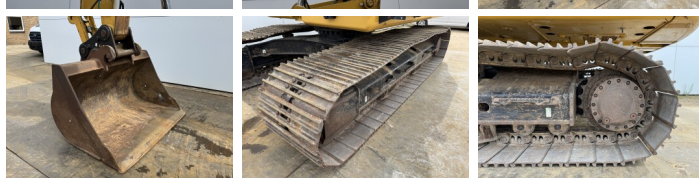

Caterpillar

Caterpillar 323 07A - Next Gen

€ 110.000excl.

Ano **2018**
Número de referência **BM007702**
Horas **4.054**

Algemeen

Tipo 323 07A - Next Gen
Localização Veldhoven, Netherlands
Certificaat CE + EPA

Available at Boss Machinery! This Caterpillar 323 07A - Next Gen Excavators from 2018 has an engine power of 122 kW and counts 4054 operational hours. The total weight of this Caterpillar 323 07A - Next Gen is 22800 kg and the dimensions are 9.54 x 3.17 x 2.97. Furthermore, this 323 07A - Next Gen is equipped with Camera, Engate rápido, Heated Seat, Função hidráulica extra, Função do martelo, Lubrificação central. The Caterpillar Excavators also has a CE + EPA marking. Do you want more information or do you want to try the Caterpillar 323 07A - Next Gen at our yard? Please let us know.

Descrição

Maten / Gewichten

Dimensões C*L*A 9.54 x 3.17 x 2.97
Peso 22800

Motor informatie

Marca do motor Caterpillar
Modelo de motor C7.1
Cilindros 6
Turbo
Capacidade em kW 122

Banden / Rupsen

Plate% 60
Roda dentada% 70
Cadeia % 70

BOSS
MACHINERY