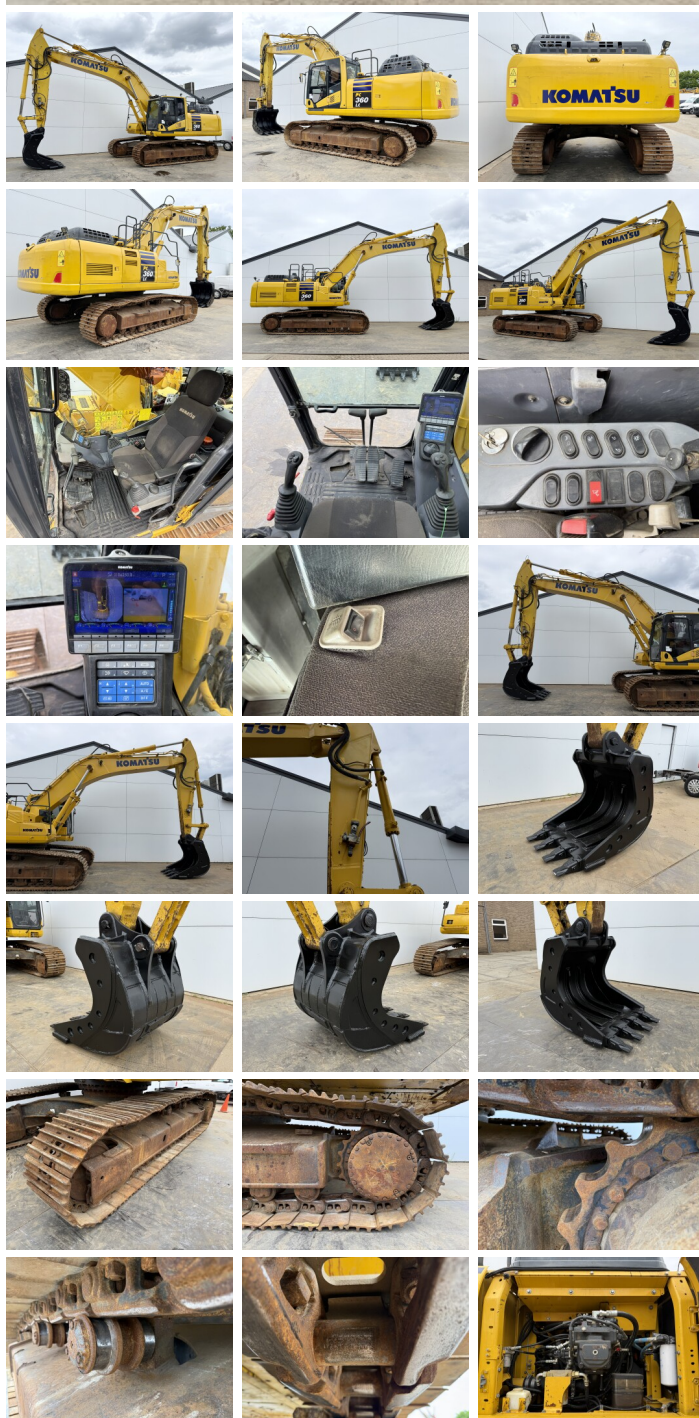

Komatsu

Komatsu PC360LC-11E0

€ 84.500excl.

Ano 2022
Número de referência BM007532
Horas 6.250

Algemeen

Tipo PC360LC-11E0
Localização Veldhoven, Netherlands
Certificaat CE

Descrição

Available at Boss Machinery! This Komatsu PC360LC-11E0 Excavators from 2022 has an engine power of 202 kW and counts 6250 operational hours. The total weight of this Komatsu PC360LC-11E0 is 36280 kg and the dimensions are 11.15 x 3.20 x 3.24. Furthermore, this PC360LC-11E0 is equipped with Engate rápido, Heated Seat, Camera, Função hidráulica extra, Função do martelo, Lubrificação central. The Komatsu Excavators also has a CE marking. Do you want more information or do you want to try the Komatsu PC360LC-11E0 at our yard? Please let us know.

Maten / Gewichten

Dimensões C*L*A 11.15 x 3.20 x 3.24
Peso 36280

Motor informatie

Marca do motor Komatsu
Modelo de motor SAA6D114E-6
Cilindros 6
Turbo
Capacidade em kW 202

Banden / Rupsen

Roda dentada% 70
Cadeia % 90
Plate% 70
Largura da placa 60 cm

BOSS
MACHINERY

Opties

Engate rápido

Heated Seat

Camera

Função hidráulica extra

Função do martelo

Lubrificação central