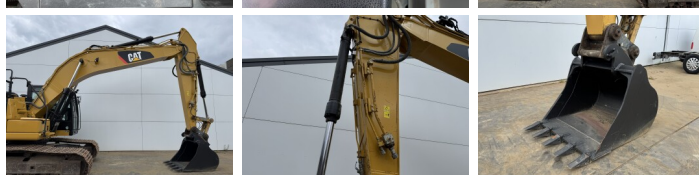

Caterpillar

Caterpillar 320FL

€ 63.500excl.

Ano **2017**
Número de referência **BM007610**
Horas **6.390**

Algemeen

Tipo **320FL**
Localização **Veldhoven, Netherlands**
Certificaat **CE**

Available at Boss Machinery! This Caterpillar 320FL Excavators from 2017 has an engine power of 122 kW and counts 6390 operational hours. The total weight of this Caterpillar 320FL is 21400 kg and the dimensions are 9.55 x 3.17 x 3.00. Furthermore, this 320FL is equipped with Camera, Radio, Heated Seat, Engate rápido, Função hidráulica extra, Função do martelo, Lubrificação central. The Caterpillar Excavators also has a CE marking. Do you want more information or do you want to try the Caterpillar 320FL at our yard? Please let us know.

Maten / Gewichten

Dimensões C*L*A **9.55 x 3.17 x 3.00**
Peso **21400**

Motor informatie

Marca do motor **Caterpillar**
Modelo de motor **C4.4**
Cilindros **4**
Turbo
Capacidade em kW **122**

Banden / Rupsen

Plate% **85**
Roda dentada% **85**
Cadeia % **85**
Largura da placa **80 cm**

BOSS

MACHINERY

Opties

Camera

Radio

Heated Seat

Engate rápido