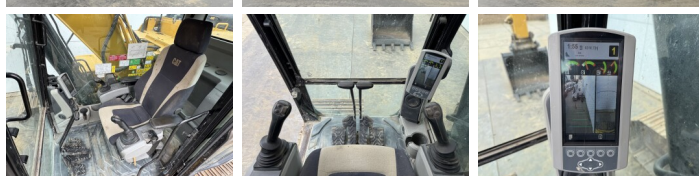

Caterpillar

Caterpillar 320FL

€ 63.500excl.

Ano **2017**
Número de referência **BM007610**
Horas **6.390**

Algemeen

Tipo **320FL**
Localização **Veldhoven, Netherlands**
Certificaat **CE**

Available at Boss Machinery! This Caterpillar 320FL Excavators from 2017 has an engine power of 122 kW and counts 6390 operational hours. The total weight of this Caterpillar 320FL is 21400 kg and the dimensions are 9.55 x 3.17 x 3.00. Furthermore, this 320FL is equipped with Camera, Radio, Heated Seat, Engate rápido, Função hidráulica extra, Função do martelo, Lubrificação central. The Caterpillar Excavators also has a CE marking. Do you want more information or do you want to try the Caterpillar 320FL at our yard? Please let us know.

Maten / Gewichten

Dimensões C*L*A **9.55 x 3.17 x 3.00**
Peso **21400**

Motor informatie

Marca do motor **Caterpillar**
Modelo de motor **C4.4**
Cilindros **4**
Turbo
Capacidade em kW **122**

Banden / Rupsen

Plate% **85**
Roda dentada% **85**
Cadeia % **85**
Largura da placa **80 cm**

BOSS

MACHINERY

Opties

Camera

Radio

Heated Seat

Engate rápido