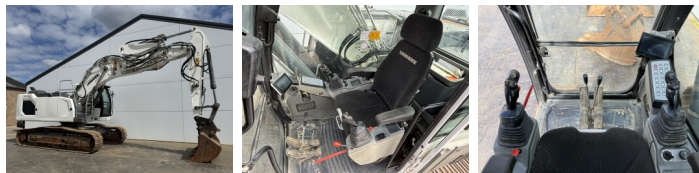

Liebherr

Liebherr R922LC

BOSS
MACHINERY

€ 79.500excl.

Ano **2020**
Número de referência **BM007523**
Horas **5.198**

Algemeen

Tipo **R922LC**
Localização **Veldhoven, Netherlands**
Certificaat **CE**

Descrição **Available at Boss Machinery! This Liebherr R922LC Excavators from 2020 has an engine power of 120 kW and counts 5198 operational hours. The total weight of this Liebherr R922LC is 24700 kg and the dimensions are 9.59 x 2.98 x 3.00. Furthermore, this R922LC is equipped with Heated Seat, Camera, Engate rápido, Função hidráulica extra, Função do martelo, Lubrificação central. The Liebherr Excavators also has a CE marking. Do you want more information or do you want to try the Liebherr R922LC at our yard? Please let us know.**

Maten / Gewichten

Peso **24700**
Dimensões C*L*A **9.59 x 2.98 x 3.00**

Motor informatie

Marca do motor **FPT (FIAT POWER TRAIN)**
Modelo de motor **F4HFE414F**
Cilindros **4**
Turbo
Capacidade em kW **120**

Banden / Rupsen

Roda dentada% **30**
Cadeia % **40**
Plate% **40**
Largura da placa **60 cm**

Opties

Heated Seat

Camera

Engate rápido

Função hidráulica extra

Função do martelo