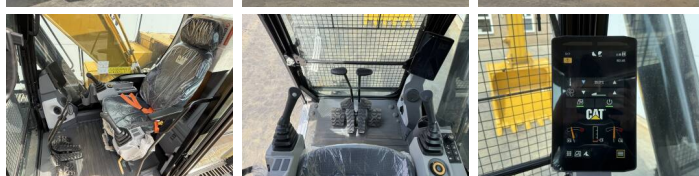

Caterpillar

Caterpillar 324 05A - Next Gen

€ 92.500excl.

Ano **2026**
Número de referência **BM007408**
Horas **5**

Algemeen

Tipo 324 05A - Next Gen
Localização Veldhoven, Netherlands
NON CE

Overig NOT FOR SALE IN EU /
NO CE MARK

Descrição Available at Boss
Machinery! This Caterpillar
324 05A - Next Gen
Excavators from 2026 has an
engine power of 112 kW and
counts 5 operational hours.
The total weight of this
Caterpillar 324 05A - Next
Gen is 22600 kg and the
dimensions are 9.50 x 3.00 x
3.27. Furthermore, this 324
05A - Next Gen is equipped
with Bluetooth, Radio,
Heated Cab, Airco, Climate
Control, Função hidráulica
extra, Função do martelo. Do
you want more information
or do you want to try the
Caterpillar 324 05A - Next
Gen at our yard? Please let us
know.

Maten / Gewichten

Dimensões C*L*A 9.50 x 3.00 x 3.27
Peso 22600

Motor informatie

Marca do motor Caterpillar
Modelo de motor C7.1
Cilindros 6
Turbo
Capacidade em kW 112

Banden / Rupsen

Plate% 100
Roda dentada% 100
Cadeia % 100

BOSS
MACHINERY