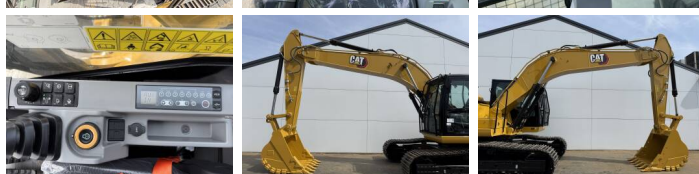

Caterpillar

Caterpillar 324 05A - Next Gen

€ 92.500excl.

Ano **2026**
Número de referência **BM007408**
Horas **5**

Algemeen

Tipo 324 05A - Next Gen
Localização Veldhoven, Netherlands
NON CE

Overig NOT FOR SALE IN EU /
NO CE MARK

Descrição Available at Boss
Machinery! This Caterpillar
324 05A - Next Gen
Excavators from 2026 has an
engine power of 112 kW and
counts 5 operational hours.
The total weight of this
Caterpillar 324 05A - Next
Gen is 22600 kg and the
dimensions are 9.50 x 3.00 x
3.27. Furthermore, this 324
05A - Next Gen is equipped
with Bluetooth, Radio,
Heated Cab, Airco, Climate
Control, Função hidráulica
extra, Função do martelo. Do
you want more information
or do you want to try the
Caterpillar 324 05A - Next
Gen at our yard? Please let us
know.

Maten / Gewichten

Dimensões C*L*A 9.50 x 3.00 x 3.27
Peso 22600

Motor informatie

Marca do motor Caterpillar
Modelo de motor C7.1
Cilindros 6
Turbo
Capacidade em kW 112

Banden / Rupsen

Plate% 100
Roda dentada% 100
Cadeia % 100

BOSS
MACHINERY