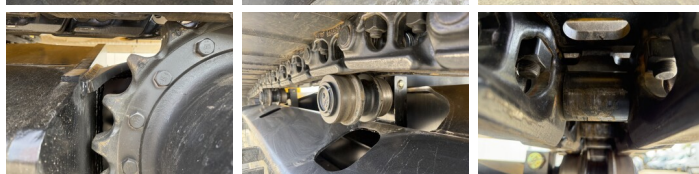

Caterpillar

Caterpillar 324 05A - Next Gen

€ 92.500excl.

Ano **2026**
Número de referência **BM007408**
Horas **5**

Algemeen

Tipo 324 05A - Next Gen
Localização Veldhoven, Netherlands
NON CE

Overig NOT FOR SALE IN EU /
NO CE MARK

Descrição Available at Boss
Machinery! This Caterpillar
324 05A - Next Gen
Excavators from 2026 has an
engine power of 112 kW and
counts 5 operational hours.
The total weight of this
Caterpillar 324 05A - Next
Gen is 22600 kg and the
dimensions are 9.50 x 3.00 x
3.27. Furthermore, this 324
05A - Next Gen is equipped
with Climate Control,
Bluetooth, Radio, Heated
Cab, Airco, Função
hidráulica extra, Função do
martelo. Do you want more
information or do you want
to try the Caterpillar 324 05A
- Next Gen at our yard?
Please let us know.

Maten / Gewichten

Dimensões C*L*A 9.50 x 3.00 x 3.27
Peso 22600

Motor informatie

Marca do motor Caterpillar
Modelo de motor C7.1
Cilindros 6
Turbo
Capacidade em kW 112

Banden / Rupsen

Plate% 100
Roda dentada% 100
Cadeia % 100

BOSS
MACHINERY