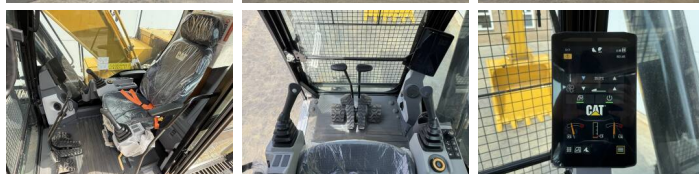

Caterpillar

Caterpillar 324 05A - Next Gen

€ 92.500excl.

Ano **2026**
Número de referência **BM007408**
Horas **5**

Algemeen

Tipo 324 05A - Next Gen
Localização Veldhoven, Netherlands
NON CE

Overig NOT FOR SALE IN EU /
NO CE MARK

Descrição Available at Boss
Machinery! This Caterpillar
324 05A - Next Gen
Excavators from 2026 has an
engine power of 112 kW and
counts 5 operational hours.
The total weight of this
Caterpillar 324 05A - Next
Gen is 22600 kg and the
dimensions are 9.50 x 3.00 x
3.27. Furthermore, this 324
05A - Next Gen is equipped
with Climate Control,
Bluetooth, Radio, Heated
Cab, Airco, Função
hidráulica extra, Função do
martelo. Do you want more
information or do you want
to try the Caterpillar 324 05A
- Next Gen at our yard?
Please let us know.

Maten / Gewichten

Dimensões C*L*A 9.50 x 3.00 x 3.27
Peso 22600

Motor informatie

Marca do motor Caterpillar
Modelo de motor C7.1
Cilindros 6
Turbo
Capacidade em kW 112

Banden / Rupsen

Plate% 100
Roda dentada% 100
Cadeia % 100

BOSS
MACHINERY