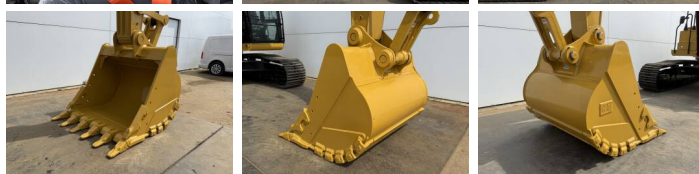

## Algemeen

Tipo 324 05A - Next Gen  
Localização Veldhoven, Netherlands  
NON CE

Overig NOT FOR SALE IN EU /  
NO CE MARK

Descrição Available at Boss  
Machinery! This Caterpillar  
324 05A - Next Gen  
Excavators from 2026 has an  
engine power of 112 kW and  
counts 5 operational hours.  
The total weight of this  
Caterpillar 324 05A - Next  
Gen is 22600 kg and the  
dimensions are 9.50 x 3.00 x  
3.27. Furthermore, this 324  
05A - Next Gen is equipped  
with Climate Control,  
Bluetooth, Radio, Heated  
Cab, Airco, Função  
hidráulica extra, Função do  
martelo. Do you want more  
information or do you want  
to try the Caterpillar 324 05A  
- Next Gen at our yard?  
Please let us know.

## Banden / Rupsen

Plate% 100  
Roda dentada% 100  
Cadeia % 100

**BOSS**  
MACHINERY

Largura da placa

60 cm