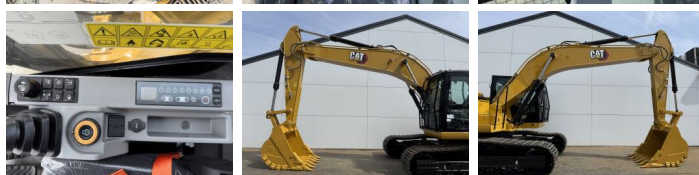

Caterpillar

Caterpillar 324 05A - Next Gen

€ 92.500excl.

Ano **2026**
Número de referência **BM007408**
Horas **5**

Algemeen

Tipo 324 05A - Next Gen
Localização Veldhoven, Netherlands
NON CE

Overig NOT FOR SALE IN EU /
NO CE MARK

Descrição Available at Boss
Machinery! This Caterpillar
324 05A - Next Gen
Excavators from 2026 has an
engine power of 112 kW and
counts 5 operational hours.
The total weight of this
Caterpillar 324 05A - Next
Gen is 22600 kg and the
dimensions are 9.50 x 3.00 x
3.27. Furthermore, this 324
05A - Next Gen is equipped
with Climate Control,
Bluetooth, Radio, Heated
Cab, Airco, Função
hidráulica extra, Função do
martelo. Do you want more
information or do you want
to try the Caterpillar 324 05A
- Next Gen at our yard?
Please let us know.

Maten / Gewichten

Dimensões C*L*A 9.50 x 3.00 x 3.27
Peso 22600

Motor informatie

Marca do motor Caterpillar
Modelo de motor C7.1
Cilindros 6
Turbo
Capacidade em kW 112

Banden / Rupsen

Plate% 100
Roda dentada% 100
Cadeia % 100

BOSS
MACHINERY