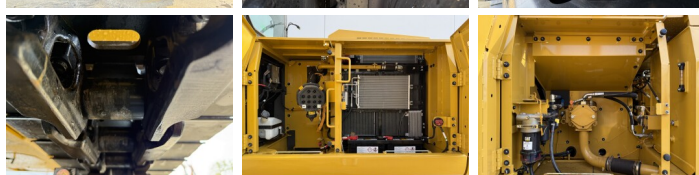

Caterpillar

Caterpillar 321 05A - Next Gen

€ 74.500excl.

Ano **2026**
Número de referência **BM007409**
Horas **5**

Algemeen

Tipo 321 05A - Next Gen
Localização Veldhoven, Netherlands
NON CE

Overig NOT FOR SALE IN EU /
NO CE MARK

Descrição

Available at Boss Machinery! This Caterpillar 321 05A - Next Gen Excavators from 2026 has an engine power of 100 kW and counts 5 operational hours. The total weight of this Caterpillar 321 05A - Next Gen is 19800 kg and the dimensions are 9.57 x 2.81 x 2.94. Furthermore, this 321 05A - Next Gen is equipped with Heated Cab, Climate Control, Radio, Airco, Bluetooth, Função hidráulica extra, Função do martelo. Do you want more information or do you want to try the Caterpillar 321 05A - Next Gen at our yard? Please let us know.

Maten / Gewichten

Dimensões C*L*A 9.57 x 2.81 x 2.94
Peso 19800

Motor informatie

Marca do motor Caterpillar
Modelo de motor C3.6
Cilindros 4
Turbo
Capacidade em kW 100

Banden / Rupsen

Plate% 100
Roda dentada% 100
Cadeia % 100

BOSS
MACHINERY