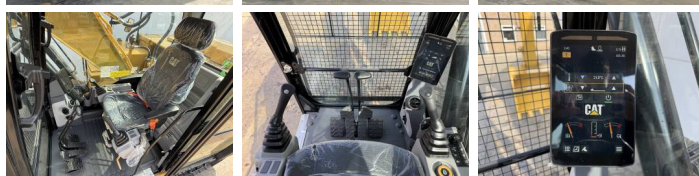

Caterpillar

Caterpillar 321 05A - Next Gen

€ 74.500excl.

Ano **2026**
Número de referência **BM007409**
Horas **5**

Algemeen

Tipo 321 05A - Next Gen
Localização Veldhoven, Netherlands
NON CE

Overig NOT FOR SALE IN EU /
NO CE MARK

Descrição

Available at Boss Machinery! This Caterpillar 321 05A - Next Gen Excavators from 2026 has an engine power of 100 kW and counts 5 operational hours. The total weight of this Caterpillar 321 05A - Next Gen is 19800 kg and the dimensions are 9.57 x 2.81 x 2.94. Furthermore, this 321 05A - Next Gen is equipped with Heated Cab, Climate Control, Radio, Airco, Bluetooth, Função hidráulica extra, Função do martelo. Do you want more information or do you want to try the Caterpillar 321 05A - Next Gen at our yard? Please let us know.

Maten / Gewichten

Dimensões C*L*A 9.57 x 2.81 x 2.94
Peso 19800

Motor informatie

Marca do motor Caterpillar
Modelo de motor C3.6
Cilindros 4
Turbo
Capacidade em kW 100

Banden / Rupsen

Plate% 100
Roda dentada% 100
Cadeia % 100

BOSS
MACHINERY