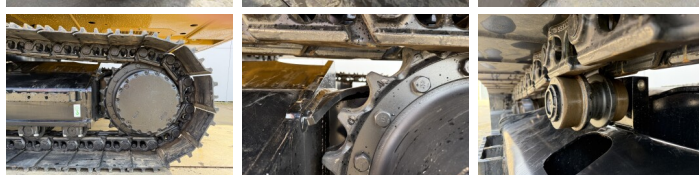

## Algemeen

Tipo 321 05A - Next Gen  
Localização Veldhoven, Netherlands  
NON CE

Overig NOT FOR SALE IN EU /  
NO CE MARK

Descrição

Available at Boss Machinery! This Caterpillar 321 05A - Next Gen Excavators from 2026 has an engine power of 100 kW and counts 5 operational hours. The total weight of this Caterpillar 321 05A - Next Gen is 19800 kg and the dimensions are 9.57 x 2.81 x 2.94. Furthermore, this 321 05A - Next Gen is equipped with Heated Cab, Climate Control, Radio, Airco, Bluetooth, Função hidráulica extra, Função do martelo. Do you want more information or do you want to try the Caterpillar 321 05A - Next Gen at our yard? Please let us know.

## Banden / Rupsen

Plate% 100  
Roda dentada% 100  
Cadeia % 100

**BOSS**  
MACHINERY

Largura da placa

60 cm