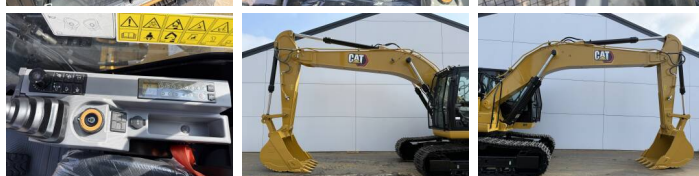

Available at Boss Machinery! This Caterpillar 321 05A - Next Gen Excavators from 2026 has an engine power of 100 kW and counts 5 operational hours. The total weight of this Caterpillar 321 05A - Next Gen is 19800 kg and the dimensions are 9.57 x 2.81 x 2.94. Furthermore, this 321 05A - Next Gen is equipped with Bluetooth, Heated Cab, Climate Control, Radio, Airco, Função hidráulica extra, Função do martelo. Do you want more information or do you want to try the Caterpillar 321 05A - Next Gen at our yard? Please let us know.

BOSS
MACHINERY

Largura da placa

60 cm

Opties

Bluetooth

Heated Cab

Climate Control

Radio