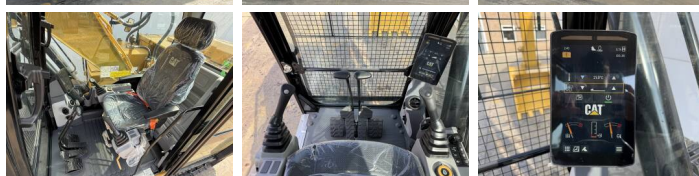

Available at Boss Machinery! This Caterpillar 321 05A - Next Gen Excavators from 2026 has an engine power of 100 kW and counts 5 operational hours. The total weight of this Caterpillar 321 05A - Next Gen is 19800 kg and the dimensions are 9.57 x 2.81 x 2.94. Furthermore, this 321 05A - Next Gen is equipped with Bluetooth, Heated Cab, Climate Control, Radio, Airco, Função hidráulica extra, Função do martelo. Do you want more information or do you want to try the Caterpillar 321 05A - Next Gen at our yard? Please let us know.

BOSS
MACHINERY

Largura da placa

60 cm

Opties

Bluetooth

Heated Cab

Climate Control

Radio