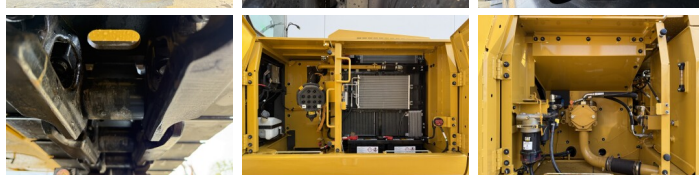

Available at Boss Machinery! This Caterpillar 321 05A - Next Gen Excavators from 2026 has an engine power of 100 kW and counts 5 operational hours. The total weight of this Caterpillar 321 05A - Next Gen is 19800 kg and the dimensions are 9.57 x 2.81 x 2.94. Furthermore, this 321 05A - Next Gen is equipped with Bluetooth, Heated Cab, Climate Control, Radio, Airco, Função hidráulica extra, Função do martelo. Do you want more information or do you want to try the Caterpillar 321 05A - Next Gen at our yard? Please let us know.

BOSS
MACHINERY

Largura da placa

60 cm

Opties

Bluetooth

Heated Cab

Climate Control

Radio