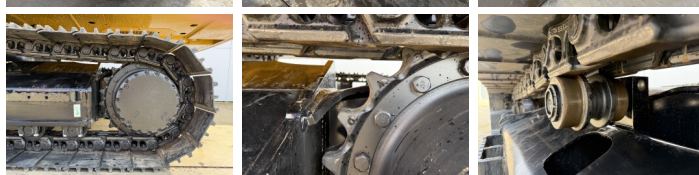

Available at Boss Machinery! This Caterpillar 321 05A - Next Gen Excavators from 2026 has an engine power of 100 kW and counts 5 operational hours. The total weight of this Caterpillar 321 05A - Next Gen is 19800 kg and the dimensions are 9.57 x 2.81 x 2.94. Furthermore, this 321 05A - Next Gen is equipped with Bluetooth, Heated Cab, Climate Control, Radio, Airco, Função hidráulica extra, Função do martelo. Do you want more information or do you want to try the Caterpillar 321 05A - Next Gen at our yard? Please let us know.

BOSS
MACHINERY

Largura da placa

60 cm

Opties

Bluetooth

Heated Cab

Climate Control

Radio