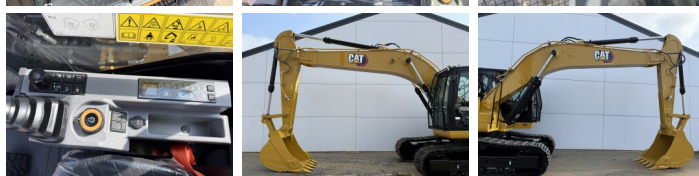

Available at Boss Machinery! This Caterpillar 321 05A - Next Gen Excavators from 2026 has an engine power of 100 kW and counts 5 operational hours. The total weight of this Caterpillar 321 05A - Next Gen is 19800 kg and the dimensions are 9.57 x 2.81 x 2.94. Furthermore, this 321 05A - Next Gen is equipped with Bluetooth, Climate Control, Radio, Heated Cab, Airco, Função hidráulica extra, Função do martelo. Do you want more information or do you want to try the Caterpillar 321 05A - Next Gen at our yard? Please let us know.

BOSS
MACHINERY

Largura da placa

60 cm

Opties

Bluetooth

Climate Control

Radio

Heated Cab