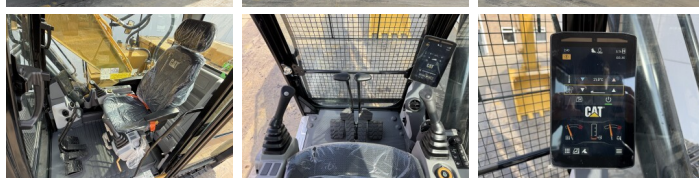

Available at Boss Machinery! This Caterpillar 321 05A - Next Gen Excavators from 2026 has an engine power of 100 kW and counts 5 operational hours. The total weight of this Caterpillar 321 05A - Next Gen is 19800 kg and the dimensions are 9.57 x 2.81 x 2.94. Furthermore, this 321 05A - Next Gen is equipped with Bluetooth, Climate Control, Radio, Heated Cab, Airco, Função hidráulica extra, Função do martelo. Do you want more information or do you want to try the Caterpillar 321 05A - Next Gen at our yard? Please let us know.

BOSS
MACHINERY

Largura da placa

60 cm

Opties

Bluetooth

Climate Control

Radio

Heated Cab