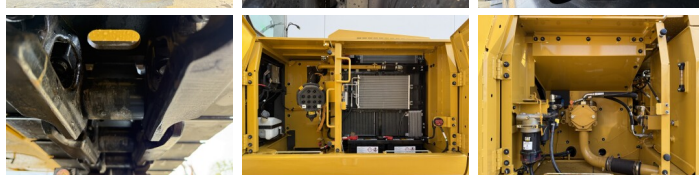

Available at Boss Machinery! This Caterpillar 321 05A - Next Gen Excavators from 2026 has an engine power of 100 kW and counts 5 operational hours. The total weight of this Caterpillar 321 05A - Next Gen is 19800 kg and the dimensions are 9.57 x 2.81 x 2.94. Furthermore, this 321 05A - Next Gen is equipped with Bluetooth, Climate Control, Radio, Heated Cab, Airco, Função hidráulica extra, Função do martelo. Do you want more information or do you want to try the Caterpillar 321 05A - Next Gen at our yard? Please let us know.

BOSS
MACHINERY

Largura da placa

60 cm

Opties

Bluetooth

Climate Control

Radio

Heated Cab