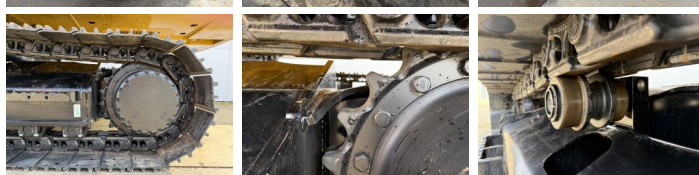

Available at Boss Machinery! This Caterpillar 321 05A - Next Gen Excavators from 2026 has an engine power of 100 kW and counts 5 operational hours. The total weight of this Caterpillar 321 05A - Next Gen is 19800 kg and the dimensions are 9.57 x 2.81 x 2.94. Furthermore, this 321 05A - Next Gen is equipped with Bluetooth, Climate Control, Radio, Heated Cab, Airco, Função hidráulica extra, Função do martelo. Do you want more information or do you want to try the Caterpillar 321 05A - Next Gen at our yard? Please let us know.

BOSS
MACHINERY

Largura da placa

60 cm

Opties

Bluetooth

Climate Control

Radio

Heated Cab