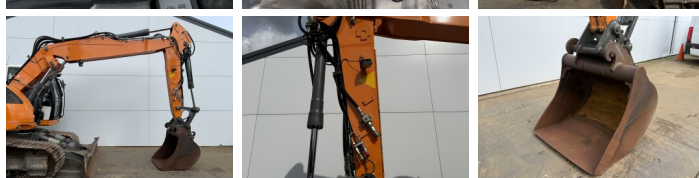

Available at Boss Machinery! This Liebherr R920 Compact Excavators from 2017 has an engine power of 110 kW and counts 6227 operational hours. The total weight of this Liebherr R920 Compact is 21700 kg and the dimensions are 8.09 x 3.04 x 3.16. Furthermore, this R920 Compact is equipped with Radio, Heated Seat, Engate rápido, Função hidráulica extra, Função do martelo, Lubrificação central. The Liebherr Excavators also has a CE marking. Do you want more information or do you want to try the Liebherr R920 Compact at our yard? Please let us know.

Maten / Gewichten

Peso **21700**
Dimensões C*L*A **8.09 x 3.04 x 3.16**

Motor informatie

Marca do motor **Liebherr**
Modelo de motor **D924 A7**
Cilindros **4**
Turbo
Capacidade em kW **110**

Banden / Rupsen

Cadeia % **80**
Plate% **80**
Roda dentada% **80**
Largura da placa **80 cm**

Opties

Radio

Heated Seat

Engate rápido

Função hidráulica extra

Função do martelo

Lubrificação central