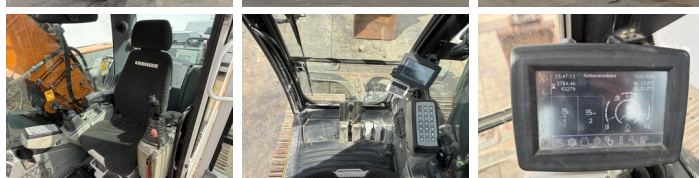

Available at Boss Machinery! This Liebherr R920 Compact Excavators from 2017 has an engine power of 110 kW and counts 6227 operational hours. The total weight of this Liebherr R920 Compact is 21700 kg and the dimensions are 8.09 x 3.04 x 3.16. Furthermore, this R920 Compact is equipped with Radio, Heated Seat, Engate rápido, Função hidráulica extra, Função do martelo, Lubrificação central. The Liebherr Excavators also has a CE marking. Do you want more information or do you want to try the Liebherr R920 Compact at our yard? Please let us know.

Maten / Gewichten

Peso **21700**
Dimensões C*L*A **8.09 x 3.04 x 3.16**

Motor informatie

Marca do motor **Liebherr**
Modelo de motor **D924 A7**
Cilindros **4**
Turbo
Capacidade em kW **110**

Banden / Rupsen

Cadeia % **80**
Plate% **80**
Roda dentada% **80**
Largura da placa **80 cm**

Opties

Radio

Heated Seat

Engate rápido

Função hidráulica extra

Função do martelo

Lubrificação central