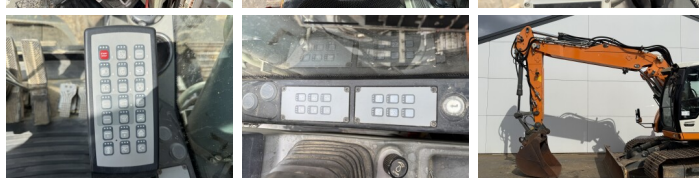

Liebherr

Liebherr R920 Compact

BOSS
MACHINERY

€ 82.500excl.

Ano **2017**
Número de referência **BM007452**
Horas **6.227**

Algemeen

Tipo **R920 Compact**
Localização **Veldhoven, Netherlands**
Certificaat **CE**

Available at Boss Machinery! This Liebherr R920 Compact Excavators from 2017 has an engine power of 110 kW and counts 6227 operational hours. The total weight of this Liebherr R920 Compact is 21700 kg and the dimensions are 8.09 x 3.04 x 3.16. Furthermore, this R920 Compact is equipped with Radio, Heated Seat, Engate rápido, Função hidráulica extra, Função do martelo, Lubrificação central. The Liebherr Excavators also has a CE marking. Do you want more information or do you want to try the Liebherr R920 Compact at our yard? Please let us know.

Maten / Gewichten

Peso **21700**
Dimensões C*L*A **8.09 x 3.04 x 3.16**

Motor informatie

Marca do motor **Liebherr**
Modelo de motor **D924 A7**
Cilindros **4**
Turbo
Capacidade em kW **110**

Banden / Rupsen

Cadeia % **80**
Plate% **80**
Roda dentada% **80**
Largura da placa **80 cm**

Opties

Radio

Heated Seat

Engate rápido

Função hidráulica extra

Função do martelo

Lubrificação central