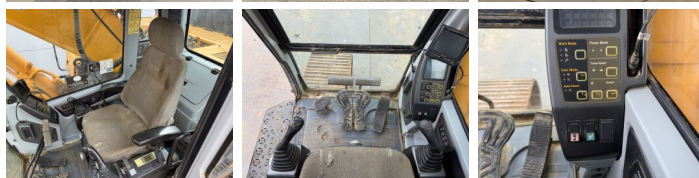

Hyundai

Hyundai R500LC-7A

BOSS
MACHINERY

€ 59.500excl.

Ano **2008**
Número de referência **BM007066**
Horas **6.829**

Algemeen

Tipo **R500LC-7A**
Localização **Veldhoven, Netherlands**
Certificaat **CE + EPA**
Descrição **Available at Boss Machinery! This Hyundai R500LC-7A Excavators from 2008 has an engine power of 239 kW and counts 6829 operational hours. The total weight of this Hyundai R500LC-7A is 49340 kg and the dimensions are 11.99 x 3.64 x 3.95. Furthermore, this R500LC-7A is equipped with Radio, Camera, Engate rápido, Função hidráulica extra, Função do martelo. The Hyundai Excavators also has a CE + EPA marking. Do you want more information or do you want to try the Hyundai R500LC-7A at our yard? Please let us know.**

Plate% **50**
Roda dentada% **50**
Cadeia % **50**
Largura da placa **70 cm**

Opties

Radio

Camera

Engate rápido

Função hidráulica extra

Função do martelo