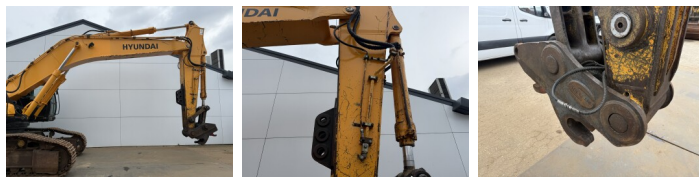

Hyundai

Hyundai R500LC-7A

BOSS
MACHINERY

€ 59.500excl.

Ano **2008**
Número de referência **BM007066**
Horas **6.829**

Algemeen

Tipo **R500LC-7A**
Localização **Veldhoven, Netherlands**
Certificaat **CE + EPA**
Descrição **Available at Boss Machinery! This Hyundai R500LC-7A Excavators from 2008 has an engine power of 239 kW and counts 6829 operational hours. The total weight of this Hyundai R500LC-7A is 49340 kg and the dimensions are 11.99 x 3.64 x 3.95. Furthermore, this R500LC-7A is equipped with Radio, Camera, Engate rápido, Função hidráulica extra, Função do martelo. The Hyundai Excavators also has a CE + EPA marking. Do you want more information or do you want to try the Hyundai R500LC-7A at our yard? Please let us know.**

Maten / Gewichten

Dimensões C*L*A **11.99 x 3.64 x 3.95**
Peso **49340**

Motor informatie

Marca do motor **Cummins**
Modelo de motor **QSM11**
Cilindros **6**
Turbo
Capacidade em kW **239**

Banden / Rupsen

Plate% **50**
Roda dentada% **50**
Cadeia % **50**
Largura da placa **70 cm**

Opties

Radio

Camera

Engate rápido

Função hidráulica extra

Função do martelo