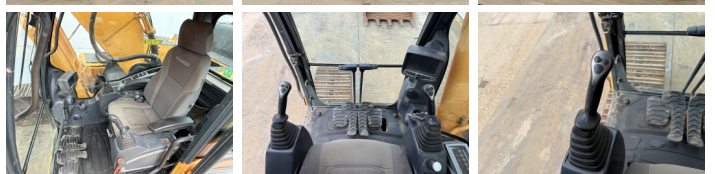

Hyundai

Hyundai R430LC

BOSS
MACHINERY

€ 47.500excl.

Ano **2014**
Número de referência **BM007373**
Horas **9.072**

Algemeen

Tipo **R430LC**
Localização **Veldhoven, Netherlands**
Certificaat **CE**

Available at Boss Machinery! This Hyundai R430LC Excavators from 2014 has an engine power of 218 kW and counts 9072 operational hours. The total weight of this Hyundai R430LC is 44122 kg and the dimensions are 11.28 x 3.39 x 3.41 . Furthermore, this R430LC is equipped with Engate rápido, Função hidráulica extra, Função do martelo. The Hyundai Excavators also has a CE marking. Do you want more information or do you want to try the Hyundai R430LC at our yard? Please let us know.

Cadeia % **40**
Plate% **40**
Roda dentada% **25**
Largura da placa **60**

Opties

Engate rápido
Função hidráulica extra
Função do martelo