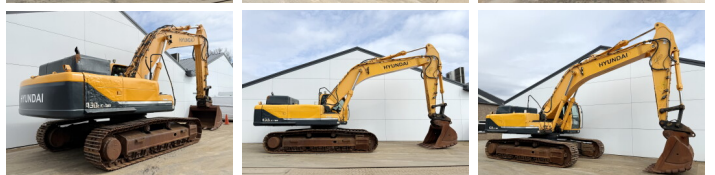

Hyundai

Hyundai R430LC

BOSS
MACHINERY

€ 47.500excl.

Ano **2014**
Número de referência **BM007373**
Horas **9.072**

Algemeen

Tipo **R430LC**
Localização **Veldhoven, Netherlands**
Certificaat **CE**

Available at Boss Machinery! This Hyundai R430LC Excavators from 2014 has an engine power of 218 kW and counts 9072 operational hours. The total weight of this Hyundai R430LC is 44122 kg and the dimensions are 11.28 x 3.39 x 3.41 . Furthermore, this R430LC is equipped with Engate rápido, Função hidráulica extra, Função do martelo. The Hyundai Excavators also has a CE marking. Do you want more information or do you want to try the Hyundai R430LC at our yard? Please let us know.

Descrição

Maten / Gewichten

Peso **44122**
Dimensões C*L*A **11.28 x 3.39 x 3.41**

Motor informatie

Marca do motor **Cummins**
Modelo de motor **QSL9**
Cilindros **6**
Turbo
Capacidade em kW **218**

Banden / Rupsen

Cadeia % **40**
Plate% **40**
Roda dentada% **25**
Largura da placa **60**

Opties

Engate rápido
Função hidráulica extra
Função do martelo