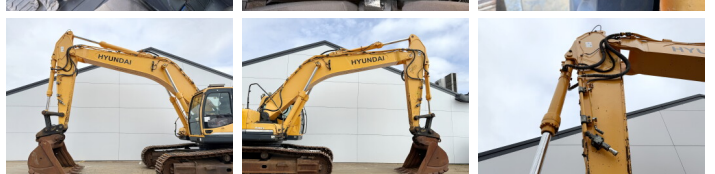

Hyundai

Hyundai R430LC

BOSS
MACHINERY

€ 47.500excl.

Ano **2014**
Número de referência **BM007373**
Horas **9.072**

Algemeen

Tipo **R430LC**
Localização **Veldhoven, Netherlands**
Certificaat **CE**

Available at Boss Machinery! This Hyundai R430LC Excavators from 2014 has an engine power of 218 kW and counts 9072 operational hours. The total weight of this Hyundai R430LC is 44122 kg and the dimensions are 11.28 x 3.39 x 3.41 . Furthermore, this R430LC is equipped with Engate rápido, Função hidráulica extra, Função do martelo. The Hyundai Excavators also has a CE marking. Do you want more information or do you want to try the Hyundai R430LC at our yard? Please let us know.

Descrição

Maten / Gewichten

Peso **44122**
Dimensões C*L*A **11.28 x 3.39 x 3.41**

Motor informatie

Marca do motor **Cummins**
Modelo de motor **QSL9**
Cilindros **6**
Turbo
Capacidade em kW **218**

Banden / Rupsen

Cadeia % **40**
Plate% **40**
Roda dentada% **25**
Largura da placa **60**

Opties

Engate rápido
Função hidráulica extra
Função do martelo