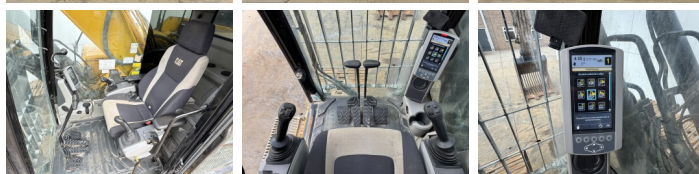

Caterpillar

Caterpillar 336FL

BOSS
MACHINERY

€ 72.500excl.

Ano **2018**
Número de referência **BC000314**
Horas **12.730**

Algemeen

Tipo **336FL**
Localização **Veldhoven, Netherlands**
Certificaac **CE + EPA**
Available at Boss Machinery! This Caterpillar 336FL Excavators from 2018 has an engine power of 234 kW and counts 12730 operational hours. The total weight of this Caterpillar 336FL is 37780 kg and the dimensions are 11.15 x 3.39 x 3.50. Furthermore, this 336FL is equipped with Radio, Função hidráulica extra, Função do martelo, Lubrificação central. The Caterpillar Excavators also has a CE + EPA marking. Do you want more information or do you want to try the Caterpillar 336FL at our yard? Please let us know.

Maten / Gewichten

Peso **37780**
Dimensões C*L*A **11.15 x 3.39 x 3.50**

Motor informatie

Marca do motor **Caterpillar**
Modelo de motor **C9.3B**
Cilindros **6**
Turbo
Capacidade em kW **234**

Banden / Rupsen

Cadeia % **70**
Plate% **40**
Roda dentada% **30**
Largura da placa **80 cm**

Opties