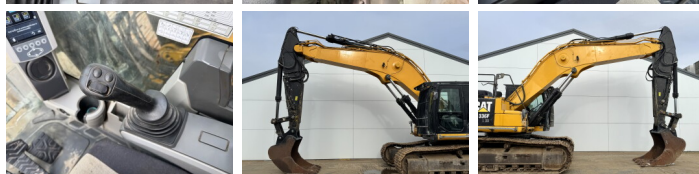

Caterpillar

Caterpillar 336FL

BOSS
MACHINERY

€ 72.500excl.

Ano **2018**
Número de referência **BC000314**
Horas **12.730**

Algemeen

Tipo **336FL**
Localização **Veldhoven, Netherlands**
Certificaac **CE + EPA**
Available at Boss Machinery! This Caterpillar 336FL Excavators from 2018 has an engine power of 234 kW and counts 12730 operational hours. The total weight of this Caterpillar 336FL is 37780 kg and the dimensions are 11.15 x 3.39 x 3.50. Furthermore, this 336FL is equipped with Radio, Função hidráulica extra, Função do martelo, Lubrificação central. The Caterpillar Excavators also has a CE + EPA marking. Do you want more information or do you want to try the Caterpillar 336FL at our yard? Please let us know.

Maten / Gewichten

Peso **37780**
Dimensões C*L*A **11.15 x 3.39 x 3.50**

Motor informatie

Marca do motor **Caterpillar**
Modelo de motor **C9.3B**
Cilindros **6**
Turbo
Capacidade em kW **234**

Banden / Rupsen

Cadeia % **70**
Plate% **40**
Roda dentada% **30**
Largura da placa **80 cm**

Opties