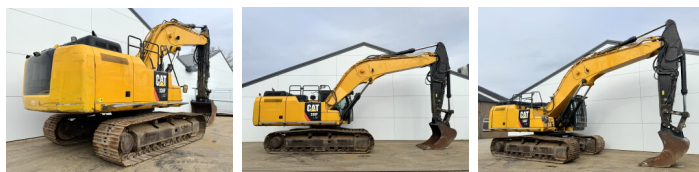

Caterpillar

Caterpillar 336FL

BOSS
MACHINERY

€ 72.500excl.

Ano **2018**
Número de referência **BC000314**
Horas **12.730**

Algemeen

Tipo **336FL**
Localização **Veldhoven, Netherlands**
Certificaac **CE + EPA**
Available at Boss Machinery! This Caterpillar 336FL Excavators from 2018 has an engine power of 234 kW and counts 12730 operational hours. The total weight of this Caterpillar 336FL is 37780 kg and the dimensions are 11.15 x 3.39 x 3.50. Furthermore, this 336FL is equipped with Radio, Função hidráulica extra, Função do martelo, Lubrificação central. The Caterpillar Excavators also has a CE + EPA marking. Do you want more information or do you want to try the Caterpillar 336FL at our yard? Please let us know.

Maten / Gewichten

Peso **37780**
Dimensões C*L*A **11.15 x 3.39 x 3.50**

Motor informatie

Marca do motor **Caterpillar**
Modelo de motor **C9.3B**
Cilindros **6**
Turbo
Capacidade em kW **234**

Banden / Rupsen

Cadeia % **70**
Plate% **40**
Roda dentada% **30**
Largura da placa **80 cm**

Opties