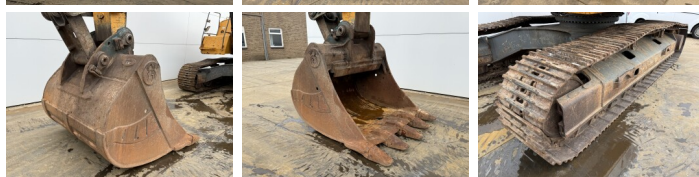

Liebherr

Liebherr R946LC

€ 74.500excl.

Ano **2017**
Número de referência **BM007130**
Horas **9.002**

Algemeen

Tipo **R946LC**
Localização **Veldhoven, Netherlands**
Certificaat **CE + EPA**
Descrição **Available at Boss Machinery! This Liebherr R946LC Excavators from 2017 has an engine power of 207 kW and counts 9002 operational hours. The total weight of this Liebherr R946LC is 39600 kg and the dimensions are 11.18 x 3.19 x 3.46. Furthermore, this R946LC is equipped with Heated Seat, Camera, Lubrificação central. The Liebherr Excavators also has a CE + EPA marking. Do you want more information or do you want to try the Liebherr R946LC at our yard? Please let us know.**

Maten / Gewichten

Peso **39600**
Dimensões C*L*A **11.18 x 3.19 x 3.46**

Motor informatie

Marca do motor **Liebherr**
Modelo de motor **D936 A7-04**
Cilindros **6**
Turbo
Capacidade em kW **207**

Banden / Rupsen

Roda dentada% **70**
Cadeia % **80**
Plate% **60**
Largura da placa **60 cm**

Opties

Heated Seat

BOSS
MACHINERY

Camera
Lubrificação central