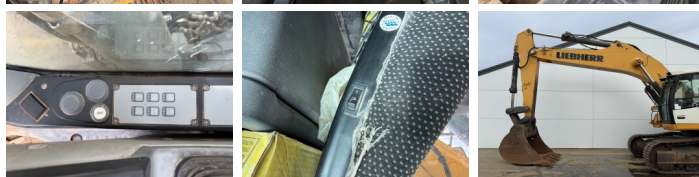

Liebherr

Liebherr R946LC

€ 74.500excl.

Ano **2017**
Número de referência **BM007130**
Horas **9.002**

Algemeen

Tipo **R946LC**
Localização **Veldhoven, Netherlands**
Certificaat **CE + EPA**
Descrição **Available at Boss Machinery! This Liebherr R946LC Excavators from 2017 has an engine power of 207 kW and counts 9002 operational hours. The total weight of this Liebherr R946LC is 39600 kg and the dimensions are 11.18 x 3.19 x 3.46. Furthermore, this R946LC is equipped with Heated Seat, Camera, Lubrificação central. The Liebherr Excavators also has a CE + EPA marking. Do you want more information or do you want to try the Liebherr R946LC at our yard? Please let us know.**

Maten / Gewichten

Peso **39600**
Dimensões C*L*A **11.18 x 3.19 x 3.46**

Motor informatie

Marca do motor **Liebherr**
Modelo de motor **D936 A7-04**
Cilindros **6**
Turbo
Capacidade em kW **207**

Banden / Rupsen

Roda dentada% **70**
Cadeia % **80**
Plate% **60**
Largura da placa **60 cm**

Opties

Heated Seat

BOSS
MACHINERY

Camera
Lubrificação central