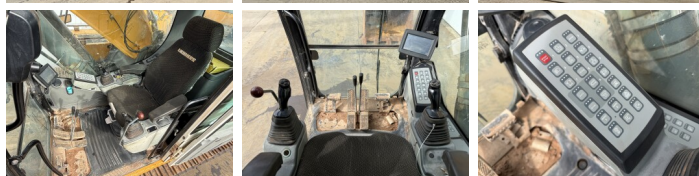

Liebherr

Liebherr R946LC

€ 74.500excl.

Ano **2017**
Número de referência **BM007130**
Horas **9.002**

Algemeen

Tipo **R946LC**
Localização **Veldhoven, Netherlands**
Certificaat **CE + EPA**
Descrição **Available at Boss Machinery! This Liebherr R946LC Excavators from 2017 has an engine power of 207 kW and counts 9002 operational hours. The total weight of this Liebherr R946LC is 39600 kg and the dimensions are 11.18 x 3.19 x 3.46. Furthermore, this R946LC is equipped with Heated Seat, Camera, Lubrificação central. The Liebherr Excavators also has a CE + EPA marking. Do you want more information or do you want to try the Liebherr R946LC at our yard? Please let us know.**

Maten / Gewichten

Peso **39600**
Dimensões C*L*A **11.18 x 3.19 x 3.46**

Motor informatie

Marca do motor **Liebherr**
Modelo de motor **D936 A7-04**
Cilindros **6**
Turbo
Capacidade em kW **207**

Banden / Rupsen

Roda dentada% **70**
Cadeia % **80**
Plate% **60**
Largura da placa **60 cm**

Opties

Heated Seat

BOSS
MACHINERY

Camera
Lubrificação central