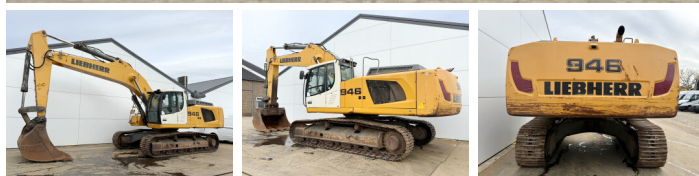

Liebherr

Liebherr R946LC

€ 74.500excl.

Ano **2017**
Número de referência **BM007130**
Horas **9.002**

Algemeen

Tipo **R946LC**
Localização **Veldhoven, Netherlands**
Certificaat **CE + EPA**
Descrição **Available at Boss Machinery! This Liebherr R946LC Excavators from 2017 has an engine power of 207 kW and counts 9002 operational hours. The total weight of this Liebherr R946LC is 39600 kg and the dimensions are 11.18 x 3.19 x 3.46. Furthermore, this R946LC is equipped with Heated Seat, Camera, Lubrificação central. The Liebherr Excavators also has a CE + EPA marking. Do you want more information or do you want to try the Liebherr R946LC at our yard? Please let us know.**

Maten / Gewichten

Peso **39600**
Dimensões C*L*A **11.18 x 3.19 x 3.46**

Motor informatie

Marca do motor **Liebherr**
Modelo de motor **D936 A7-04**
Cilindros **6**
Turbo
Capacidade em kW **207**

Banden / Rupsen

Roda dentada% **70**
Cadeia % **80**
Plate% **60**
Largura da placa **60 cm**

Opties

Heated Seat

BOSS
MACHINERY

Camera
Lubrificação central