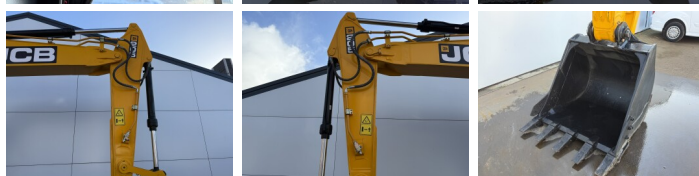

JCB

JCB 205 *2026 Model*

BOSS
MACHINERY

€ 63.500excl.

Ano **2026**
Número de referência **BM007346**
Horas **5**

Algemeen

Tipo 205 *2026 Model*
Localização Veldhoven, Netherlands
Certificaat NOT FOR SALE IN EU / NO CE MARK
Available at Boss Machinery! This JCB 205 *2026 Model* Excavators from 2026 has an engine power of 104 kW and counts 5 operational hours. The total weight of this JCB 205 *2026 Model* is 20400 kg and the dimensions are 9.66 x 2.81 x 3.23. Furthermore, this 205 *2026 Model* is equipped with Radio, Função hidráulica extra, Função do martelo. The JCB Excavators also has a NOT FOR SALE IN EU / NO CE MARK marking. Do you want more information or do you want to try the JCB 205 *2026 Model* at our yard? Please let us know.

Maten / Gewichten

Peso 20400
Dimensões C*L*A 9.66 x 2.81 x 3.23

Motor informatie

Marca do motor Cummins
Modelo de motor 6BT5.9C
Cilindros 6
Turbo
Capacidade em kW 104

Banden / Rupsen

Cadeia % 100
Plate% 100
Roda dentada% 100
Largura da placa 50