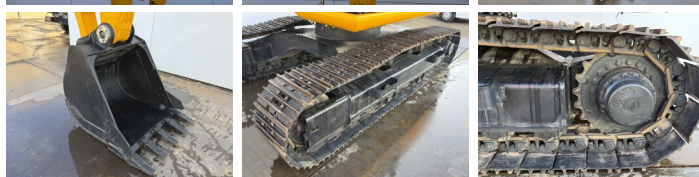

JCB

JCB 205 *2026 Model*

BOSS
MACHINERY

€ 63.500excl.

Ano **2026**
Número de referência **BM007346**
Horas **5**

Algemeen

Tipo 205 *2026 Model*
Localização Veldhoven, Netherlands
Certificaat NOT FOR SALE IN EU / NO CE MARK
Available at Boss Machinery! This JCB 205 *2026 Model* Excavators from 2026 has an engine power of 104 kW and counts 5 operational hours. The total weight of this JCB 205 *2026 Model* is 20400 kg and the dimensions are 9.66 x 2.81 x 3.23. Furthermore, this 205 *2026 Model* is equipped with Radio, Função hidráulica extra, Função do martelo. The JCB Excavators also has a NOT FOR SALE IN EU / NO CE MARK marking. Do you want more information or do you want to try the JCB 205 *2026 Model* at our yard? Please let us know.

Maten / Gewichten

Peso 20400
Dimensões C*L*A 9.66 x 2.81 x 3.23

Motor informatie

Marca do motor Cummins
Modelo de motor 6BT5.9C
Cilindros 6
Turbo
Capacidade em kW 104

Banden / Rupsen

Cadeia % 100
Plate% 100
Roda dentada% 100
Largura da placa 50