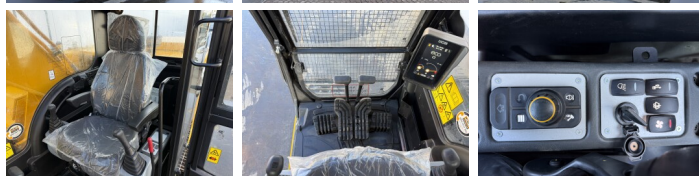

JCB

JCB 205 *2026 Model*

BOSS
MACHINERY

€ 63.500excl.

Ano **2026**
Número de referência **BM007346**
Horas **5**

Algemeen

Tipo 205 *2026 Model*
Localização Veldhoven, Netherlands
Certificaat NOT FOR SALE IN EU / NO CE MARK
Available at Boss Machinery! This JCB 205 *2026 Model* Excavators from 2026 has an engine power of 104 kW and counts 5 operational hours. The total weight of this JCB 205 *2026 Model* is 20400 kg and the dimensions are 9.66 x 2.81 x 3.23. Furthermore, this 205 *2026 Model* is equipped with Radio, Função hidráulica extra, Função do martelo. The JCB Excavators also has a NOT FOR SALE IN EU / NO CE MARK marking. Do you want more information or do you want to try the JCB 205 *2026 Model* at our yard? Please let us know.

Maten / Gewichten

Peso 20400
Dimensões C*L*A 9.66 x 2.81 x 3.23

Motor informatie

Marca do motor Cummins
Modelo de motor 6BT5.9C
Cilindros 6
Turbo
Capacidade em kW 104

Banden / Rupsen

Cadeia % 100
Plate% 100
Roda dentada% 100
Largura da placa 50