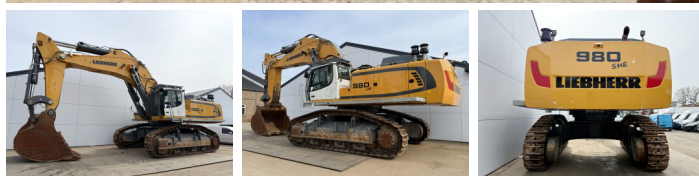

Liebherr

Liebherr R980S-HD SME

BOSS
MACHINERY

€ 385.000excl.

Ano **2022**
Número de referência **BM007121**
Horas **4.303**

Algemeen

Tipo **R980S-HD SME**
Localização **Veldhoven, Netherlands**
Overig **SME = Super Mass Excavation. Extra Weight, Extra Power, Maximum Productivity.**
Certificaat **CE**
Beschrijving **Available at Boss Machinery! This Liebherr R980S-HD SME Excavators from 2022 has an engine power of 420 kW and counts 4303 operational hours. The total weight of this Liebherr R980S-HD SME is 98000 kg and the dimensions are 7.50 x 4.50 x 4.00. Furthermore, this R980S-HD SME is equipped with Camera, Radio, Heated Seat, Lubrificação central. The Liebherr Excavators also has a CE marking. Do you want more information or do you want to try the Liebherr R980S-HD SME at our yard? Please let us know.**

Maten / Gewichten

Dimensões C*L*A **7.50 x 4.50 x 4.00**
Peso **98000**

Motor informatie

Marca do motor **Liebherr**
Modelo de motor **D9508 A7 SCR**
Cilindros **8**
Turbo
Capacidade em kW **420**

Banden / Rupsen

Cadeia % **80**
Roda dentada% **80**
Plate% **80**