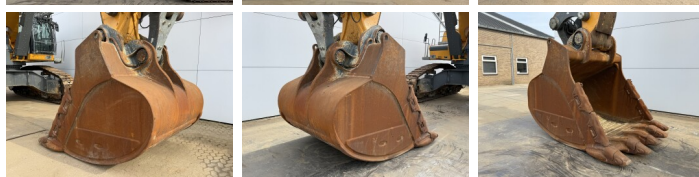

Liebherr

Liebherr R980S-HD SME

BOSS
MACHINERY

€ 385.000excl.

Ano **2022**
Número de referência **BM007121**
Horas **4.303**

Algemeen

Tipo **R980S-HD SME**
Localização **Veldhoven, Netherlands**
Overig **SME = Super Mass Excavation. Extra Weight, Extra Power, Maximum Productivity.**
Certificaat **CE**
Beschrijving **Available at Boss Machinery! This Liebherr R980S-HD SME Excavators from 2022 has an engine power of 420 kW and counts 4303 operational hours. The total weight of this Liebherr R980S-HD SME is 98000 kg and the dimensions are 7.50 x 4.50 x 4.00. Furthermore, this R980S-HD SME is equipped with Camera, Radio, Heated Seat, Lubrificação central. The Liebherr Excavators also has a CE marking. Do you want more information or do you want to try the Liebherr R980S-HD SME at our yard? Please let us know.**

Maten / Gewichten

Dimensões C*L*A **7.50 x 4.50 x 4.00**
Peso **98000**

Motor informatie

Marca do motor **Liebherr**
Modelo de motor **D9508 A7 SCR**
Cilindros **8**
Turbo
Capacidade em kW **420**

Banden / Rupsen

Cadeia % **80**
Roda dentada% **80**
Plate% **80**

Opties

Camera

Radio

Heated Seat

Lubrificação central