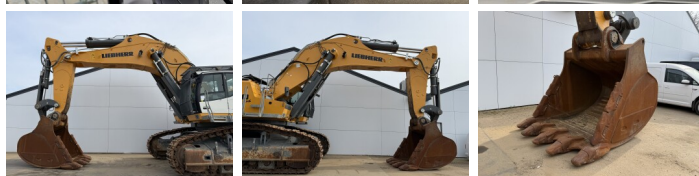

Liebherr

Liebherr R980S-HD SME

BOSS
MACHINERY

€ 385.000excl.

Ano **2022**
Número de referência **BM007121**
Horas **4.303**

Algemeen

Tipo **R980S-HD SME**
Localização **Veldhoven, Netherlands**
Overig **SME = Super Mass Excavation. Extra Weight, Extra Power, Maximum Productivity.**
Certificaat **CE**
Beschrijving **Available at Boss Machinery! This Liebherr R980S-HD SME Excavators from 2022 has an engine power of 420 kW and counts 4303 operational hours. The total weight of this Liebherr R980S-HD SME is 98000 kg and the dimensions are 7.50 x 4.50 x 4.00. Furthermore, this R980S-HD SME is equipped with Camera, Radio, Heated Seat, Lubrificação central. The Liebherr Excavators also has a CE marking. Do you want more information or do you want to try the Liebherr R980S-HD SME at our yard? Please let us know.**

Maten / Gewichten

Dimensões C*L*A **7.50 x 4.50 x 4.00**
Peso **98000**

Motor informatie

Marca do motor **Liebherr**
Modelo de motor **D9508 A7 SCR**
Cilindros **8**
Turbo
Capacidade em kW **420**

Banden / Rupsen

Cadeia % **80**
Roda dentada% **80**
Plate% **80**

Opties

Camera

Radio

Heated Seat

Lubrificação central