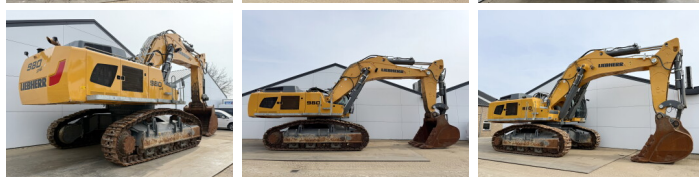

Liebherr

Liebherr R980S-HD SME

BOSS
MACHINERY

€ 385.000excl.

Ano **2022**
Número de referência **BM007121**
Horas **4.303**

Algemeen

Tipo **R980S-HD SME**
Localização **Veldhoven, Netherlands**
Overig **SME = Super Mass Excavation. Extra Weight, Extra Power, Maximum Productivity.**
Certificaat **CE**
Beschrijving **Available at Boss Machinery! This Liebherr R980S-HD SME Excavators from 2022 has an engine power of 420 kW and counts 4303 operational hours. The total weight of this Liebherr R980S-HD SME is 98000 kg and the dimensions are 7.50 x 4.50 x 4.00. Furthermore, this R980S-HD SME is equipped with Camera, Radio, Heated Seat, Lubrificação central. The Liebherr Excavators also has a CE marking. Do you want more information or do you want to try the Liebherr R980S-HD SME at our yard? Please let us know.**

Maten / Gewichten

Dimensões C*L*A **7.50 x 4.50 x 4.00**
Peso **98000**

Motor informatie

Marca do motor **Liebherr**
Modelo de motor **D9508 A7 SCR**
Cilindros **8**
Turbo
Capacidade em kW **420**

Banden / Rupsen

Cadeia % **80**
Roda dentada% **80**
Plate% **80**