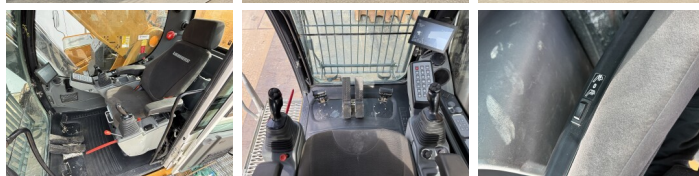

Liebherr

Liebherr R980S-HD SME

BOSS
MACHINERY

€ 385.000excl.

Ano **2022**
Número de referência **BM007121**
Horas **4.303**

Algemeen

Tipo **R980S-HD SME**
Localização **Veldhoven, Netherlands**
Overig **SME = Super Mass Excavation. Extra Weight, Extra Power, Maximum Productivity.**
Certificaat **CE**
Beschrijving **Available at Boss Machinery! This Liebherr R980S-HD SME Excavators from 2022 has an engine power of 420 kW and counts 4303 operational hours. The total weight of this Liebherr R980S-HD SME is 98000 kg and the dimensions are 7.50 x 4.50 x 4.00. Furthermore, this R980S-HD SME is equipped with Camera, Radio, Heated Seat, Lubrificação central. The Liebherr Excavators also has a CE marking. Do you want more information or do you want to try the Liebherr R980S-HD SME at our yard? Please let us know.**

Maten / Gewichten

Dimensões C*L*A **7.50 x 4.50 x 4.00**
Peso **98000**

Motor informatie

Marca do motor **Liebherr**
Modelo de motor **D9508 A7 SCR**
Cilindros **8**
Turbo
Capacidade em kW **420**

Banden / Rupsen

Cadeia % **80**
Roda dentada% **80**
Plate% **80**

Opties

Camera

Radio

Heated Seat

Lubrificação central