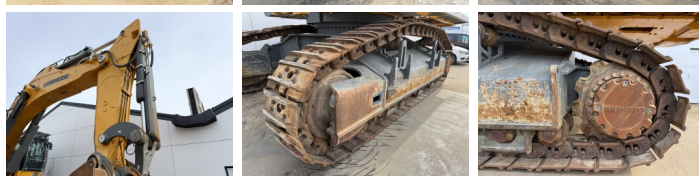

Liebherr

Liebherr R980S-HD SME

BOSS
MACHINERY

€ 385.000excl.

Ano **2022**
Número de referência **BM007121**
Horas **4.303**

Algemeen

Tipo **R980S-HD SME**
Localização **Veldhoven, Netherlands**
Overig **SME = Super Mass Excavation. Extra Weight, Extra Power, Maximum Productivity.**
Certificaat **CE**
Beschrijving **Available at Boss Machinery! This Liebherr R980S-HD SME Excavators from 2022 has an engine power of 420 kW and counts 4303 operational hours. The total weight of this Liebherr R980S-HD SME is 98000 kg and the dimensions are 7.50 x 4.50 x 4.00. Furthermore, this R980S-HD SME is equipped with Camera, Radio, Heated Seat, Lubrificação central. The Liebherr Excavators also has a CE marking. Do you want more information or do you want to try the Liebherr R980S-HD SME at our yard? Please let us know.**

Maten / Gewichten

Dimensões C*L*A **7.50 x 4.50 x 4.00**
Peso **98000**

Motor informatie

Marca do motor **Liebherr**
Modelo de motor **D9508 A7 SCR**
Cilindros **8**
Turbo
Capacidade em kW **420**

Banden / Rupsen

Cadeia % **80**
Roda dentada% **80**
Plate% **80**

Opties

Camera

Radio

Heated Seat

Lubrificação central