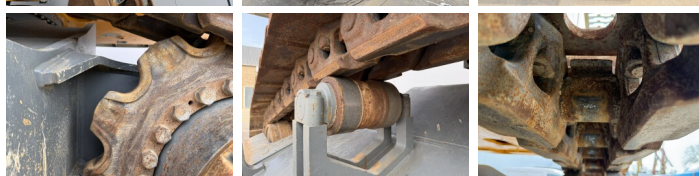

Liebherr

Liebherr R980S-HD SME

BOSS
MACHINERY

€ 385.000excl.

Ano **2022**
Número de referência **BM007121**
Horas **4.303**

Algemeen

Tipo **R980S-HD SME**
Localização **Veldhoven, Netherlands**
Overig **SME = Super Mass Excavation. Extra Weight, Extra Power, Maximum Productivity.**
Certificaat **CE**
Beschrijving **Available at Boss Machinery! This Liebherr R980S-HD SME Excavators from 2022 has an engine power of 420 kW and counts 4303 operational hours. The total weight of this Liebherr R980S-HD SME is 98000 kg and the dimensions are 7.50 x 4.50 x 4.00. Furthermore, this R980S-HD SME is equipped with Camera, Radio, Heated Seat, Lubrificação central. The Liebherr Excavators also has a CE marking. Do you want more information or do you want to try the Liebherr R980S-HD SME at our yard? Please let us know.**

Maten / Gewichten

Dimensões C*L*A **7.50 x 4.50 x 4.00**
Peso **98000**

Motor informatie

Marca do motor **Liebherr**
Modelo de motor **D9508 A7 SCR**
Cilindros **8**
Turbo
Capacidade em kW **420**

Banden / Rupsen

Cadeia % **80**
Roda dentada% **80**
Plate% **80**

Opties

Camera

Radio

Heated Seat

Lubrificação central