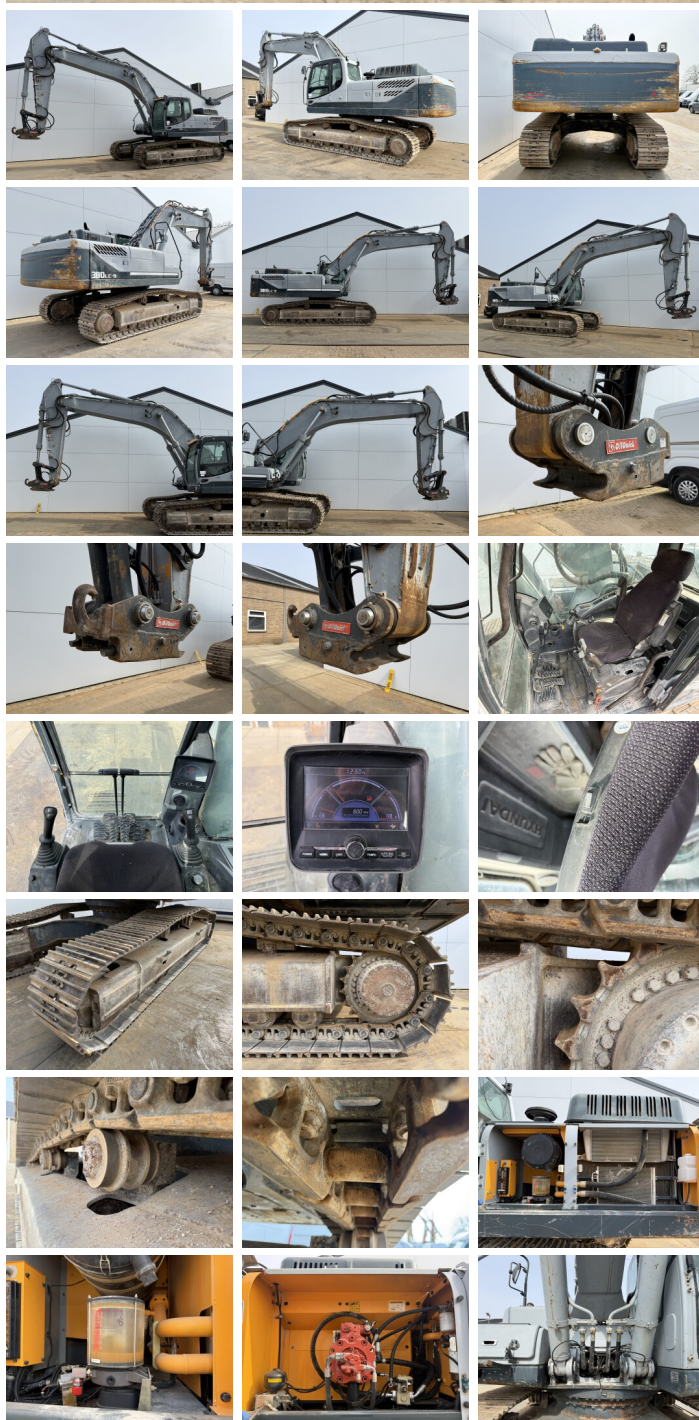

Hyundai

Hyundai Robex 380NLC-9

BOSS
MACHINERY

€ 44.500excl.

Ano **2012**
Número de referência **BM007393**
Horas **7.785**

Algemeen

Tipo **Robex 380NLC-9**
Localização **Veldhoven, Netherlands**
Certificaat **CE**

Descrição

Available at Boss Machinery! This Hyundai Robex 380NLC-9 Excavators from 2012 has an engine power of 202 kW and counts 7785 operational hours. The total weight of this Hyundai Robex 380NLC-9 is 38100 kg and the dimensions are 11.14 x 3.05 x 3.46. Furthermore, this Robex 380NLC-9 is equipped with Radio, Heated Seat, Engate rápido, Função hidráulica extra, Função do martelo, Lubrificação central. The Hyundai Excavators also has a CE marking. Do you want more information or do you want to try the Hyundai Robex 380NLC-9 at our yard? Please let us know.

Maten / Gewichten

Dimensões C*L*A **11.14 x 3.05 x 3.46**
Peso **38100**

Motor informatie

Marca do motor **Cummins**
Modelo de motor **QSL9**
Cilindros **6**
Turbo
Capacidade em kW **202**

Banden / Rupsen

Plate% **70**
Roda dentada% **70**
Cadeia % **70**
Largura da placa **60 cm**