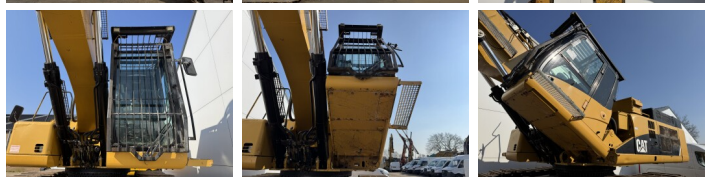

Caterpillar

Caterpillar 345C UHD

BOSS
MACHINERY

€ 47.500excl.

Ano **2008**
Número de referência **BM007421**
Horas **16.045**

Algemeen

Tipo **345C UHD**
Localização **Veldhoven, Netherlands**
Certificaat **CE**

Descrição

Available at Boss Machinery! This Caterpillar 345C UHD Excavators from 2008 has an engine power of 239 kW and counts 16045 operational hours. The total weight of this Caterpillar 345C UHD is 58500 kg and the dimensions are 13.04 x 3.89 x 3.61. Furthermore, this 345C UHD is equipped with Heated Seat, Camera, Radio, Função hidráulica extra, Função do martelo, Lubrificação central. The Caterpillar Excavators also has a CE marking. Do you want more information or do you want to try the Caterpillar 345C UHD at our yard? Please let us know.

Maten / Gewichten

Peso **58500**
Dimensões C*L*A **13.04 x 3.89 x 3.61**

Motor informatie

Marca do motor **Caterpillar**
Modelo de motor **C13**
Cilindros **6**
Turbo
Capacidade em kW **239**

Banden / Rupsen

Cadeia % **30**
Plate% **40**
Roda dentada% **30**
Largura da placa **90 cm**