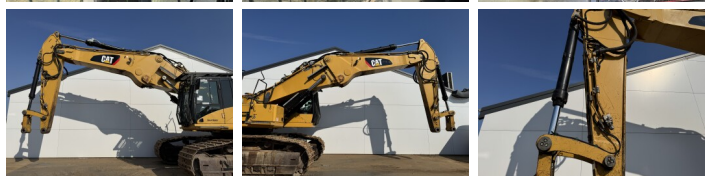

Caterpillar

Caterpillar 345C UHD

BOSS
MACHINERY

€ 47.500excl.

Ano **2008**
Número de referência **BM007421**
Horas **16.045**

Algemeen

Tipo **345C UHD**
Localização **Veldhoven, Netherlands**
Certificaat **CE**

Descrição

Available at Boss Machinery! This Caterpillar 345C UHD Excavators from 2008 has an engine power of 239 kW and counts 16045 operational hours. The total weight of this Caterpillar 345C UHD is 58500 kg and the dimensions are 13.04 x 3.89 x 3.61. Furthermore, this 345C UHD is equipped with Heated Seat, Camera, Radio, Função hidráulica extra, Função do martelo, Lubrificação central. The Caterpillar Excavators also has a CE marking. Do you want more information or do you want to try the Caterpillar 345C UHD at our yard? Please let us know.

Cadeia % **30**
Plate% **40**
Roda dentada% **30**
Largura da placa **90 cm**

Opties

Heated Seat

Camera

Radio

Função hidráulica extra

Função do martelo

Lubrificação central