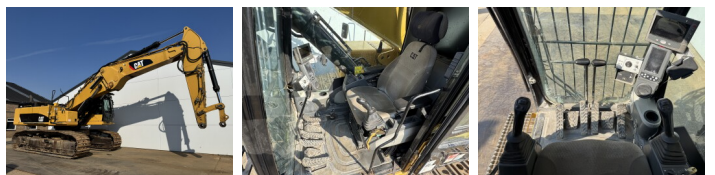

Caterpillar

Caterpillar 345C UHD

BOSS
MACHINERY

€ 47.500excl.

Ano **2008**
Número de referência **BM007421**
Horas **16.045**

Algemeen

Tipo **345C UHD**
Localização **Veldhoven, Netherlands**
Certificaat **CE**

Descrição

Available at Boss Machinery! This Caterpillar 345C UHD Excavators from 2008 has an engine power of 239 kW and counts 16045 operational hours. The total weight of this Caterpillar 345C UHD is 58500 kg and the dimensions are 13.04 x 3.89 x 3.61. Furthermore, this 345C UHD is equipped with Heated Seat, Camera, Radio, Função hidráulica extra, Função do martelo, Lubrificação central. The Caterpillar Excavators also has a CE marking. Do you want more information or do you want to try the Caterpillar 345C UHD at our yard? Please let us know.

Maten / Gewichten

Peso **58500**
Dimensões C*L*A **13.04 x 3.89 x 3.61**

Motor informatie

Marca do motor **Caterpillar**
Modelo de motor **C13**
Cilindros **6**
Turbo
Capacidade em kW **239**

Banden / Rupsen

Cadeia % **30**
Plate% **40**
Roda dentada% **30**
Largura da placa **90 cm**