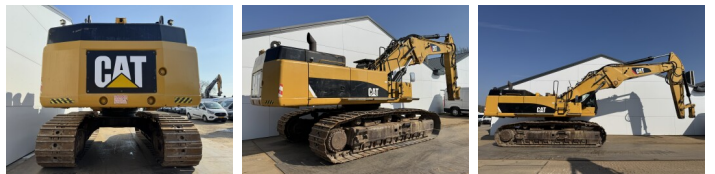

Caterpillar

Caterpillar 345C UHD

BOSS
MACHINERY

€ 47.500excl.

Ano **2008**
Número de referência **BM007421**
Horas **16.045**

Algemeen

Tipo **345C UHD**
Localização **Veldhoven, Netherlands**
Certificaat **CE**

Descrição

Available at Boss Machinery! This Caterpillar 345C UHD Excavators from 2008 has an engine power of 239 kW and counts 16045 operational hours. The total weight of this Caterpillar 345C UHD is 58500 kg and the dimensions are 13.04 x 3.89 x 3.61. Furthermore, this 345C UHD is equipped with Heated Seat, Camera, Radio, Função hidráulica extra, Função do martelo, Lubrificação central. The Caterpillar Excavators also has a CE marking. Do you want more information or do you want to try the Caterpillar 345C UHD at our yard? Please let us know.

Maten / Gewichten

Peso **58500**
Dimensões C*L*A **13.04 x 3.89 x 3.61**

Motor informatie

Marca do motor **Caterpillar**
Modelo de motor **C13**
Cilindros **6**
Turbo
Capacidade em kW **239**

Banden / Rupsen

Cadeia % **30**
Plate% **40**
Roda dentada% **30**
Largura da placa **90 cm**