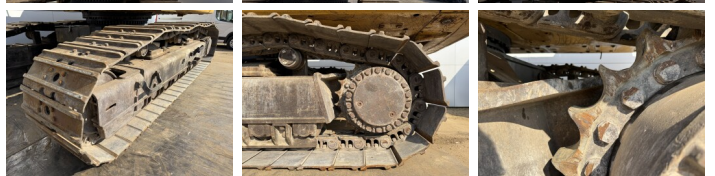

Descrição

Available at Boss Machinery! This Caterpillar 345C UHD Excavators from 2008 has an engine power of 239 kW and counts 16045 operational hours. The total weight of this Caterpillar 345C UHD is 58500 kg and the dimensions are 13.04 x 3.89 x 3.61. Furthermore, this 345C UHD is equipped with Heated Seat, Camera, Radio, Função hidráulica extra, Função do martelo, Lubrificação central. The Caterpillar Excavators also has a CE marking. Do you want more information or do you want to try the Caterpillar 345C UHD at our yard? Please let us know.

Cadeia % **30**
Plate% **40**
Roda dentada% **30**
Largura da placa **90 cm**

Opties

Heated Seat

Camera

Radio

Função hidráulica extra

Função do martelo

Lubrificação central