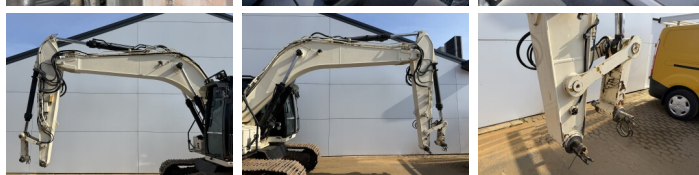

Caterpillar

Caterpillar 316EL

BOSS
MACHINERY

€ 35.000excl.

Ano **2012**
Número de referência **BM007127**
Horas **16.627**

Algemeen

Tipo **316EL**
Localização **Veldhoven, Netherlands**
Certificaat **CE + EPA**
Available at Boss Machinery! This Caterpillar 316EL Excavators from 2012 has an engine power of 89 kW and counts 16627 operational hours. The total weight of this Caterpillar 316EL is 18300 kg and the dimensions are 8.50 x 2.71 x 3.32. Furthermore, this 316EL is equipped with Camera, Radio, Função hidráulica extra, Função do martelo, Lubrificação central. The Caterpillar Excavators also has a CE + EPA marking. Do you want more information or do you want to try the Caterpillar 316EL at our yard? Please let us know.

Maten / Gewichten

Peso **18300**
Dimensões C*L*A **8.50 x 2.71 x 3.32**

Motor informatie

Marca do motor **Caterpillar**
Modelo de motor **C4.4**
Cilindros **4**
Turbo
Capacidade em kW **89**

Banden / Rupsen

Cadeia % **30**
Plate% **40**
Roda dentada% **10**
Largura da placa **70 cm**

Opties

Camera

Radio

Função hidráulica extra

Função do martelo

Lubrificação central