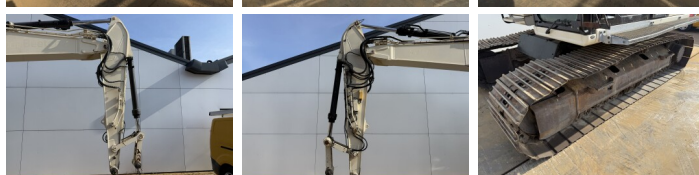

Caterpillar

Caterpillar 316EL

BOSS
MACHINERY

€ 35.000excl.

Ano **2012**
Número de referência **BM007127**
Horas **16.627**

Algemeen

Tipo **316EL**
Localização **Veldhoven, Netherlands**
Certificaat **CE + EPA**
Available at Boss Machinery! This Caterpillar 316EL Excavators from 2012 has an engine power of 89 kW and counts 16627 operational hours. The total weight of this Caterpillar 316EL is 18300 kg and the dimensions are 8.50 x 2.71 x 3.32. Furthermore, this 316EL is equipped with Camera, Radio, Função hidráulica extra, Função do martelo, Lubrificação central. The Caterpillar Excavators also has a CE + EPA marking. Do you want more information or do you want to try the Caterpillar 316EL at our yard? Please let us know.

Maten / Gewichten

Peso **18300**
Dimensões C*L*A **8.50 x 2.71 x 3.32**

Motor informatie

Marca do motor **Caterpillar**
Modelo de motor **C4.4**
Cilindros **4**
Turbo
Capacidade em kW **89**

Banden / Rupsen

Cadeia % **30**
Plate% **40**
Roda dentada% **10**
Largura da placa **70 cm**

Opties

Camera

Radio

Função hidráulica extra

Função do martelo

Lubrificação central