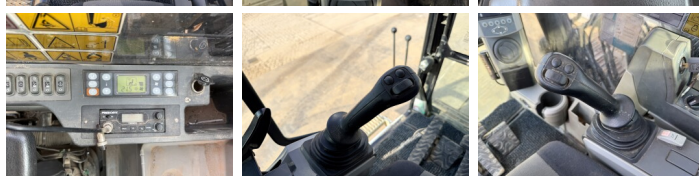

Caterpillar

Caterpillar 316EL

BOSS
MACHINERY

€ 35.000excl.

Ano **2012**
Número de referência **BM007127**
Horas **16.627**

Algemeen

Tipo **316EL**
Localização **Veldhoven, Netherlands**
Certificaat **CE + EPA**
Available at Boss Machinery! This Caterpillar 316EL Excavators from 2012 has an engine power of 89 kW and counts 16627 operational hours. The total weight of this Caterpillar 316EL is 18300 kg and the dimensions are 8.50 x 2.71 x 3.32. Furthermore, this 316EL is equipped with Camera, Radio, Função hidráulica extra, Função do martelo, Lubrificação central. The Caterpillar Excavators also has a CE + EPA marking. Do you want more information or do you want to try the Caterpillar 316EL at our yard? Please let us know.

Cadeia % **30**
Plate% **40**
Roda dentada% **10**
Largura da placa **70 cm**

Opties

Camera

Radio

Função hidráulica extra

Função do martelo

Lubrificação central