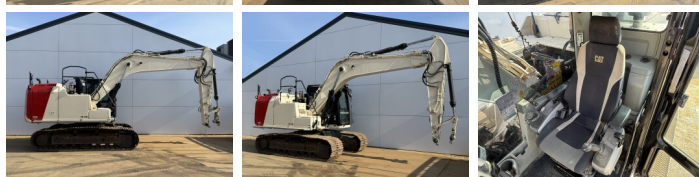

Caterpillar

Caterpillar 316EL

BOSS
MACHINERY

€ 35.000excl.

Ano **2012**
Número de referência **BM007127**
Horas **16.627**

Algemeen

Tipo **316EL**
Localização **Veldhoven, Netherlands**
Certificaat **CE + EPA**
Available at Boss Machinery! This Caterpillar 316EL Excavators from 2012 has an engine power of 89 kW and counts 16627 operational hours. The total weight of this Caterpillar 316EL is 18300 kg and the dimensions are 8.50 x 2.71 x 3.32. Furthermore, this 316EL is equipped with Camera, Radio, Função hidráulica extra, Função do martelo, Lubrificação central. The Caterpillar Excavators also has a CE + EPA marking. Do you want more information or do you want to try the Caterpillar 316EL at our yard? Please let us know.

Maten / Gewichten

Peso **18300**
Dimensões C*L*A **8.50 x 2.71 x 3.32**

Motor informatie

Marca do motor **Caterpillar**
Modelo de motor **C4.4**
Cilindros **4**
Turbo
Capacidade em kW **89**

Banden / Rupsen

Cadeia % **30**
Plate% **40**
Roda dentada% **10**
Largura da placa **70 cm**

Opties

Camera

Radio

Função hidráulica extra

Função do martelo

Lubrificação central