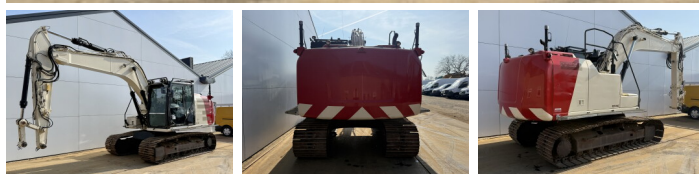

Caterpillar

Caterpillar 316EL

BOSS
MACHINERY

€ 35.000excl.

Ano **2012**
Número de referência **BM007127**
Horas **16.627**

Algemeen

Tipo **316EL**
Localização **Veldhoven, Netherlands**
Certificaat **CE + EPA**
Available at Boss Machinery! This Caterpillar 316EL Excavators from 2012 has an engine power of 89 kW and counts 16627 operational hours. The total weight of this Caterpillar 316EL is 18300 kg and the dimensions are 8.50 x 2.71 x 3.32. Furthermore, this 316EL is equipped with Camera, Radio, Função hidráulica extra, Função do martelo, Lubrificação central. The Caterpillar Excavators also has a CE + EPA marking. Do you want more information or do you want to try the Caterpillar 316EL at our yard? Please let us know.

Maten / Gewichten

Peso **18300**
Dimensões C*L*A **8.50 x 2.71 x 3.32**

Motor informatie

Marca do motor **Caterpillar**
Modelo de motor **C4.4**
Cilindros **4**
Turbo
Capacidade em kW **89**

Banden / Rupsen

Cadeia % **30**
Plate% **40**
Roda dentada% **10**
Largura da placa **70 cm**

Opties

Camera

Radio

Função hidráulica extra

Função do martelo

Lubrificação central