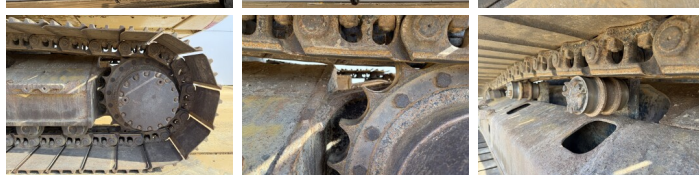

Caterpillar

Caterpillar 316EL

BOSS
MACHINERY

€ 35.000excl.

Ano **2012**
Número de referência **BM007127**
Horas **16.627**

Algemeen

Tipo **316EL**
Localização **Veldhoven, Netherlands**
Certificaat **CE + EPA**
Available at Boss Machinery! This Caterpillar 316EL Excavators from 2012 has an engine power of 89 kW and counts 16627 operational hours. The total weight of this Caterpillar 316EL is 18300 kg and the dimensions are 8.50 x 2.71 x 3.32. Furthermore, this 316EL is equipped with Camera, Radio, Função hidráulica extra, Função do martelo, Lubrificação central. The Caterpillar Excavators also has a CE + EPA marking. Do you want more information or do you want to try the Caterpillar 316EL at our yard? Please let us know.

Cadeia % **30**
Plate% **40**
Roda dentada% **10**
Largura da placa **70 cm**

Opties

Camera

Radio

Função hidráulica extra

Função do martelo

Lubrificação central