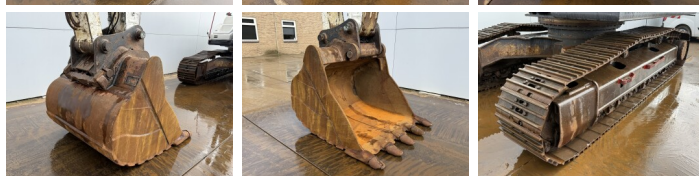

Kobelco

Kobelco SK300NLC-10

BOSS
MACHINERY

Ano **2015**
Número de referência **BM007235**
Horas **10.474**

Algemeen

Tipo SK300NLC-10
Localização Veldhoven, Netherlands
Certificaac CE + EPA

Available at Boss Machinery! This Kobelco SK300NLC-10 Excavators from 2015 has an engine power of 200 kW and counts 10474 operational hours. The total weight of this Kobelco SK300NLC-10 is 31200 kg and the dimensions are 10.75 x 2.99 x 3.24. Furthermore, this SK300NLC-10 is equipped with Heated Seat, Engate rápido, Camera, Radio, Função hidráulica extra, Função do martelo, Lubrificação central. The Kobelco Excavators also has a CE + EPA marking. Do you want more information or do you want to try the Kobelco SK300NLC-10 at our yard? Please let us know.

Maten / Gewichten

Dimensões C*L*A 10.75 x 2.99 x 3.24
Peso 31200

Motor informatie

Marca do motor Hino
Modelo de motor J08E-VV
Cilindros 6
Turbo
Capacidade em kW 200

Banden / Rupsen

Plate% 70
Roda dentada% 70
Cadeia % 70
Largura da placa 60 cm

Opties

Heated Seat