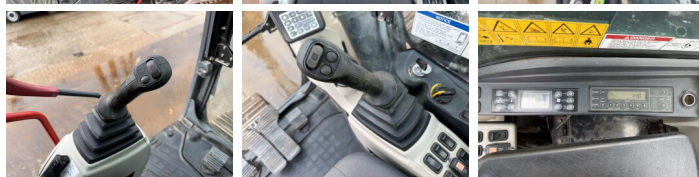

Kobelco

Kobelco SK300NLC-10

BOSS
MACHINERY

Ano **2015**
Número de referência **BM007235**
Horas **10.474**

Algemeen

Tipo SK300NLC-10
Localização Veldhoven, Netherlands
Certificaac CE + EPA

Available at Boss Machinery! This Kobelco SK300NLC-10 Excavators from 2015 has an engine power of 200 kW and counts 10474 operational hours. The total weight of this Kobelco SK300NLC-10 is 31200 kg and the dimensions are 10.75 x 2.99 x 3.24. Furthermore, this SK300NLC-10 is equipped with Heated Seat, Engate rápido, Camera, Radio, Função hidráulica extra, Função do martelo, Lubrificação central. The Kobelco Excavators also has a CE + EPA marking. Do you want more information or do you want to try the Kobelco SK300NLC-10 at our yard? Please let us know.

Maten / Gewichten

Dimensões C*L*A 10.75 x 2.99 x 3.24
Peso 31200

Motor informatie

Marca do motor Hino
Modelo de motor J08E-VV
Cilindros 6
Turbo
Capacidade em kW 200

Banden / Rupsen

Plate% 70
Roda dentada% 70
Cadeia % 70
Largura da placa 60 cm

Opties

Heated Seat