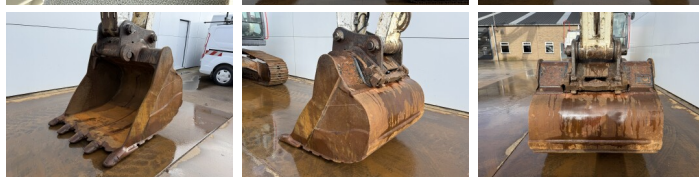

Kobelco

Kobelco SK300NLC-10

BOSS
MACHINERY

Ano **2015**
Número de referência **BM007235**
Horas **10.474**

Algemeen

Tipo SK300NLC-10
Localização Veldhoven, Netherlands
Certificaac CE + EPA

Available at Boss Machinery! This Kobelco SK300NLC-10 Excavators from 2015 has an engine power of 200 kW and counts 10474 operational hours. The total weight of this Kobelco SK300NLC-10 is 31200 kg and the dimensions are 10.75 x 2.99 x 3.24. Furthermore, this SK300NLC-10 is equipped with Heated Seat, Engate rápido, Camera, Radio, Função hidráulica extra, Função do martelo, Lubrificação central. The Kobelco Excavators also has a CE + EPA marking. Do you want more information or do you want to try the Kobelco SK300NLC-10 at our yard? Please let us know.

Maten / Gewichten

Dimensões C*L*A 10.75 x 2.99 x 3.24
Peso 31200

Motor informatie

Marca do motor Hino
Modelo de motor J08E-VV
Cilindros 6
Turbo
Capacidade em kW 200

Banden / Rupsen

Plate% 70
Roda dentada% 70
Cadeia % 70
Largura da placa 60 cm

Opties

Heated Seat