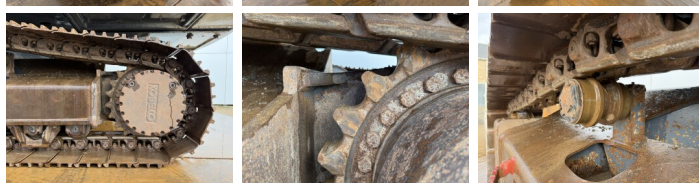

Kobelco

Kobelco SK300NLC-10

BOSS
MACHINERY

Ano **2015**
Número de referência **BM007235**
Horas **10.474**

Algemeen

Tipo SK300NLC-10
Localização Veldhoven, Netherlands
Certificaac CE + EPA

Available at Boss Machinery! This Kobelco SK300NLC-10 Excavators from 2015 has an engine power of 200 kW and counts 10474 operational hours. The total weight of this Kobelco SK300NLC-10 is 31200 kg and the dimensions are 10.75 x 2.99 x 3.24. Furthermore, this SK300NLC-10 is equipped with Heated Seat, Engate rápido, Camera, Radio, Função hidráulica extra, Função do martelo, Lubrificação central. The Kobelco Excavators also has a CE + EPA marking. Do you want more information or do you want to try the Kobelco SK300NLC-10 at our yard? Please let us know.

Maten / Gewichten

Dimensões C*L*A 10.75 x 2.99 x 3.24
Peso 31200

Motor informatie

Marca do motor Hino
Modelo de motor J08E-VV
Cilindros 6
Turbo
Capacidade em kW 200

Banden / Rupsen

Plate% 70
Roda dentada% 70
Cadeia % 70
Largura da placa 60 cm

Opties

Heated Seat