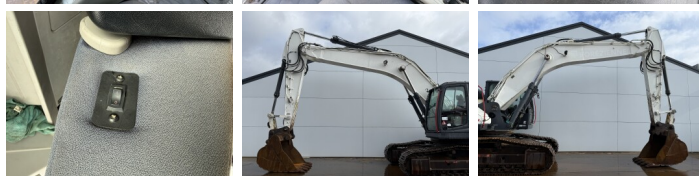

Kobelco

Kobelco SK300NLC-10

BOSS
MACHINERY

Ano **2015**
Número de referência **BM007235**
Horas **10.474**

Algemeen

Tipo SK300NLC-10
Localização Veldhoven, Netherlands
Certificaac CE + EPA

Available at Boss Machinery! This Kobelco SK300NLC-10 Excavators from 2015 has an engine power of 200 kW and counts 10474 operational hours. The total weight of this Kobelco SK300NLC-10 is 31200 kg and the dimensions are 10.75 x 2.99 x 3.24. Furthermore, this SK300NLC-10 is equipped with Heated Seat, Engate rápido, Camera, Radio, Função hidráulica extra, Função do martelo, Lubrificação central. The Kobelco Excavators also has a CE + EPA marking. Do you want more information or do you want to try the Kobelco SK300NLC-10 at our yard? Please let us know.

Maten / Gewichten

Dimensões C*L*A 10.75 x 2.99 x 3.24
Peso 31200

Motor informatie

Marca do motor Hino
Modelo de motor J08E-VV
Cilindros 6
Turbo
Capacidade em kW 200

Banden / Rupsen

Plate% 70
Roda dentada% 70
Cadeia % 70
Largura da placa 60 cm

Opties

Heated Seat