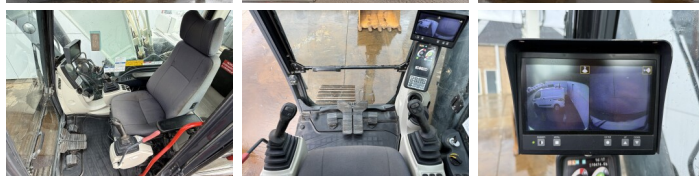

Kobelco

Kobelco SK300NLC-10

BOSS
MACHINERY

Ano **2015**
Número de referência **BM007235**
Horas **10.474**

Algemeen

Tipo SK300NLC-10
Localização Veldhoven, Netherlands
Certificaac CE + EPA

Available at Boss Machinery! This Kobelco SK300NLC-10 Excavators from 2015 has an engine power of 200 kW and counts 10474 operational hours. The total weight of this Kobelco SK300NLC-10 is 31200 kg and the dimensions are 10.75 x 2.99 x 3.24. Furthermore, this SK300NLC-10 is equipped with Heated Seat, Engate rápido, Camera, Radio, Função hidráulica extra, Função do martelo, Lubrificação central. The Kobelco Excavators also has a CE + EPA marking. Do you want more information or do you want to try the Kobelco SK300NLC-10 at our yard? Please let us know.

Maten / Gewichten

Dimensões C*L*A 10.75 x 2.99 x 3.24
Peso 31200

Motor informatie

Marca do motor Hino
Modelo de motor J08E-VV
Cilindros 6
Turbo
Capacidade em kW 200

Banden / Rupsen

Plate% 70
Roda dentada% 70
Cadeia % 70
Largura da placa 60 cm

Opties

Heated Seat