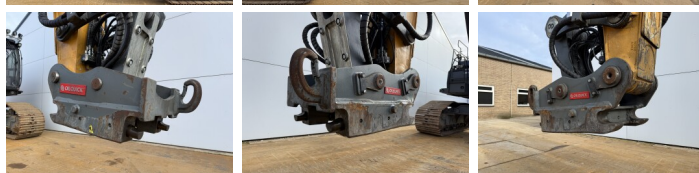

Liebherr

Liebherr R930 LC V

BOSS
MACHINERY

€ 109.500excl.

Ano **2020**
Número de referência **BM007222**
Horas **7.073**

Algemeen

Tipo R930 LC-V Full spec!
Localização Veldhoven, Netherlands
Certificaat CE

Descrição Available at Boss Machinery! This Liebherr R930 LC-V Full spec! Excavators from 2020 has an engine power of 180 kW and counts 7073 operational hours. The total weight of this Liebherr R930 LC-V Full spec! is 38300 kg and the dimensions are 10.25 x 3.65 x 3.47. Furthermore, this R930 LC-V Full spec! is equipped with Camera, Radio, Heated Seat, Engate rápido, Função hidráulica extra, Função do martelo, Lubrificação central. The Liebherr Excavators also has a CE marking. Do you want more information or do you want to try the Liebherr R930 LC-V Full spec! at our yard? Please let us know.

Maten / Gewichten

Peso 38300
Dimensões C*L*A 10.25 x 3.65 x 3.47

Motor informatie

Marca do motor Liebherr
Modelo de motor D934 A7-25
Cilindros 4
Turbo
Capacidade em kW 180

Banden / Rupsen

Cadeia % 70
Plate% 30
Roda dentada% 70
Largura da placa 75 cm

Opties

Camera

Radio

Heated Seat

Engate rápido

Função hidráulica extra

Função do martelo

Lubrificação central