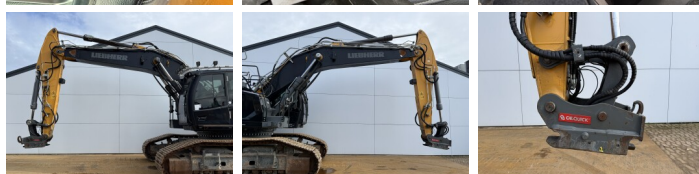

Liebherr

Liebherr R930 LC V

BOSS
MACHINERY

€ 109.500excl.

Ano **2020**
Número de referência **BM007222**
Horas **7.073**

Algemeen

Tipo R930 LC-V Full spec!
Localização Veldhoven, Netherlands
Certificaat CE

Descrição Available at Boss Machinery! This Liebherr R930 LC-V Full spec! Excavators from 2020 has an engine power of 180 kW and counts 7073 operational hours. The total weight of this Liebherr R930 LC-V Full spec! is 38300 kg and the dimensions are 10.25 x 3.65 x 3.47. Furthermore, this R930 LC-V Full spec! is equipped with Camera, Radio, Heated Seat, Engate rápido, Função hidráulica extra, Função do martelo, Lubrificação central. The Liebherr Excavators also has a CE marking. Do you want more information or do you want to try the Liebherr R930 LC-V Full spec! at our yard? Please let us know.

Maten / Gewichten

Peso 38300
Dimensões C*L*A 10.25 x 3.65 x 3.47

Motor informatie

Marca do motor Liebherr
Modelo de motor D934 A7-25
Cilindros 4
Turbo
Capacidade em kW 180

Banden / Rupsen

Cadeia % 70
Plate% 30
Roda dentada% 70
Largura da placa 75 cm

Opties

Camera

Radio

Heated Seat

Engate rápido

Função hidráulica extra

Função do martelo

Lubrificação central