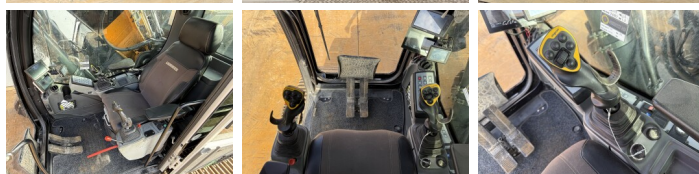

Liebherr

Liebherr R930 LC V

BOSS
MACHINERY

€ 109.500excl.

Ano **2020**
Número de referência **BM007222**
Horas **7.073**

Algemeen

Tipo R930 LC-V Full spec!
Localização Veldhoven, Netherlands
Certificaat CE

Descrição Available at Boss Machinery! This Liebherr R930 LC-V Full spec! Excavators from 2020 has an engine power of 180 kW and counts 7073 operational hours. The total weight of this Liebherr R930 LC-V Full spec! is 38300 kg and the dimensions are 10.25 x 3.65 x 3.47. Furthermore, this R930 LC-V Full spec! is equipped with Camera, Radio, Heated Seat, Engate rápido, Função hidráulica extra, Função do martelo, Lubrificação central. The Liebherr Excavators also has a CE marking. Do you want more information or do you want to try the Liebherr R930 LC-V Full spec! at our yard? Please let us know.

Maten / Gewichten

Peso 38300
Dimensões C*L*A 10.25 x 3.65 x 3.47

Motor informatie

Marca do motor Liebherr
Modelo de motor D934 A7-25
Cilindros 4
Turbo
Capacidade em kW 180

Banden / Rupsen

Cadeia % 70
Plate% 30
Roda dentada% 70
Largura da placa 75 cm

Opties

Camera

Radio

Heated Seat

Engate rápido

Função hidráulica extra

Função do martelo

Lubrificação central