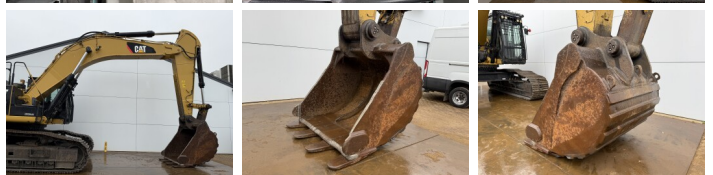

Caterpillar

Caterpillar 349ELME

BOSS
MACHINERY

€ 72.500excl.

Ano **2015**
Número de referência **BM007249**
Horas **18.900**

Algemeen

Tipo **349ELME**
Localização **Veldhoven, Netherlands**
Certificaat **CE**

Descrição

Available at Boss Machinery! This Caterpillar 349ELME Excavators from 2015 has an engine power of 317 kW and counts 18900 operational hours. The total weight of this Caterpillar 349ELME is 52200 kg and the dimensions are 11.77 x 3.64 x 4.08. Furthermore, this 349ELME is equipped with Camera, Radio, Heated Seat, Lubrificação central. The Caterpillar Excavators also has a CE marking. Do you want more information or do you want to try the Caterpillar 349ELME at our yard? Please let us know.

Maten / Gewichten

Dimensões C*L*A **11.77 x 3.64 x 4.08**
Peso **52200**

Motor informatie

Marca do motor **Caterpillar**
Modelo de motor **C13**
Cilindros **6**
Turbo
Capacidade em kW **317**

Banden / Rupsen

Plate% **70**
Roda dentada% **60**
Cadeia % **60**
Largura da placa **75 cm**

Opties

Camera