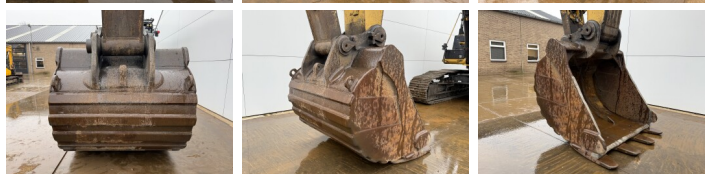

Caterpillar

Caterpillar 349ELME

BOSS
MACHINERY

€ 72.500excl.

Ano **2015**
Número de referência **BM007249**
Horas **18.900**

Algemeen

Tipo **349ELME**
Localização **Veldhoven, Netherlands**
Certificaat **CE**

Descrição

Available at Boss Machinery! This Caterpillar 349ELME Excavators from 2015 has an engine power of 317 kW and counts 18900 operational hours. The total weight of this Caterpillar 349ELME is 52200 kg and the dimensions are 11.77 x 3.64 x 4.08. Furthermore, this 349ELME is equipped with Camera, Radio, Heated Seat, Lubrificação central. The Caterpillar Excavators also has a CE marking. Do you want more information or do you want to try the Caterpillar 349ELME at our yard? Please let us know.

Maten / Gewichten

Dimensões C*L*A **11.77 x 3.64 x 4.08**
Peso **52200**

Motor informatie

Marca do motor **Caterpillar**
Modelo de motor **C13**
Cilindros **6**
Turbo
Capacidade em kW **317**

Banden / Rupsen

Plate% **70**
Roda dentada% **60**
Cadeia % **60**
Largura da placa **75 cm**

Opties

Camera