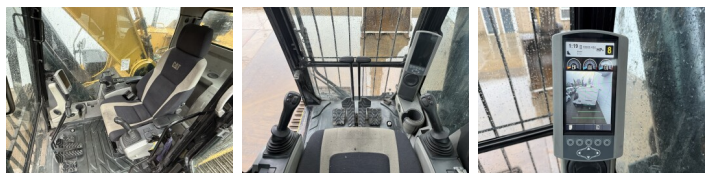

Caterpillar

Caterpillar 349ELME

BOSS
MACHINERY

€ 72.500excl.

Ano **2015**
Número de referência **BM007249**
Horas **18.900**

Algemeen

Tipo **349ELME**
Localização **Veldhoven, Netherlands**
Certificaat **CE**

Descrição

Available at Boss Machinery! This Caterpillar 349ELME Excavators from 2015 has an engine power of 317 kW and counts 18900 operational hours. The total weight of this Caterpillar 349ELME is 52200 kg and the dimensions are 11.77 x 3.64 x 4.08. Furthermore, this 349ELME is equipped with Camera, Radio, Heated Seat, Lubrificação central. The Caterpillar Excavators also has a CE marking. Do you want more information or do you want to try the Caterpillar 349ELME at our yard? Please let us know.

Maten / Gewichten

Dimensões C*L*A **11.77 x 3.64 x 4.08**
Peso **52200**

Motor informatie

Marca do motor **Caterpillar**
Modelo de motor **C13**
Cilindros **6**
Turbo
Capacidade em kW **317**

Banden / Rupsen

Plate% **70**
Roda dentada% **60**
Cadeia % **60**
Largura da placa **75 cm**

Opties

Camera