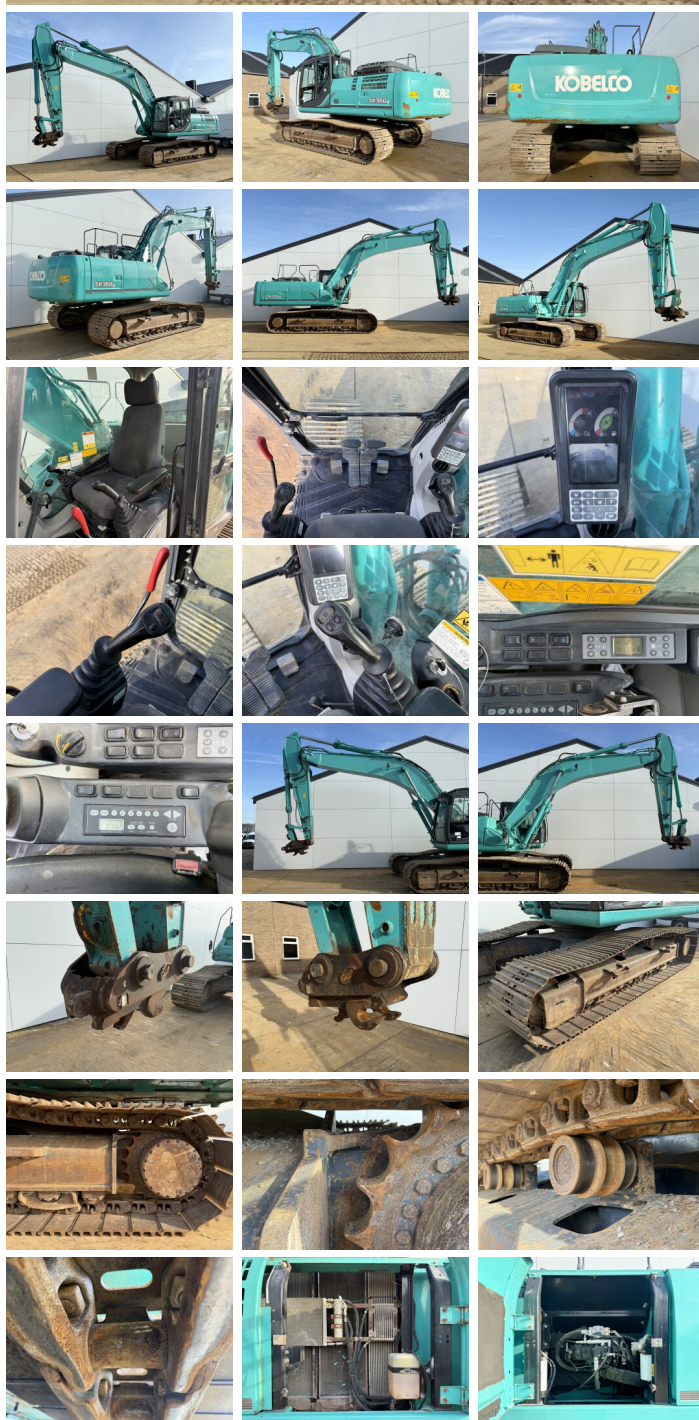

Kobelco

Kobelco SK350LC-9

BOSS
MACHINERY

€ 44.500excl.

Ano **2015**
Número de referência **BM007209**
Horas **14.706**

Algemeen

Tipo **SK350LC-9**
Localização **Veldhoven, Netherlands**
Certificaat **CE**

Descrição

Available at Boss Machinery! This Kobelco SK350LC-9 Excavators from 2015 has an engine power of 213 kW and counts 14706 operational hours. The total weight of this Kobelco SK350LC-9 is 36900 kg and the dimensions are 11.01 x 3.40 x 3.37. Furthermore, this SK350LC-9 is equipped with Radio, Heated Seat, Engate rápido, Camera, Função hidráulica extra, Função do martelo. The Kobelco Excavators also has a CE marking. Do you want more information or do you want to try the Kobelco SK350LC-9 at our yard? Please let us know.

Maten / Gewichten

Dimensões C*L*A **11.01 x 3.40 x 3.37**
Peso **36900**

Motor informatie

Marca do motor **HINO**
Modelo de motor **JO8E-UV**
Cilindros **6**
Turbo
Capacidade em kW **213**

Banden / Rupsen

Plate% **80**
Roda dentada% **20**
Cadeia % **40**
Largura da placa **80 cm**

Opties

Radio

Heated Seat

Engate rápido

Camera

Função hidráulica extra

Função do martelo