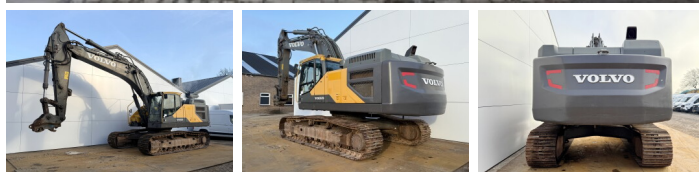

Volvo

Volvo EC380EL

BOSS
MACHINERY

Ano **2014**
Número de referência **BM007187**
Horas **9.523**

Algemeen

Tipo **EC380EL**
Localização **Veldhoven, Netherlands**
Certificaat **CE**
Available at Boss Machinery! This Volvo EC380EL Excavators from 2014 has an engine power of 226 kW and counts 9523 operational hours. The total weight of this Volvo EC380EL is 43000 kg and the dimensions are 11.28 x 3.47 x 3.31 . Furthermore, this EC380EL is equipped with Engate rápido, Radio, Camera, Função hidráulica extra, Função do martelo. The Volvo Excavators also has a CE marking. Do you want more information or do you want to try the Volvo EC380EL at our yard? Please let us know.

Descrição

Maten / Gewichten

Dimensões C*L*A **11.28 x 3.47 x 3.31**
Peso **43000**

Motor informatie

Marca do motor **Volvo**
Modelo de motor **D13J**
Cilindros **6**
Turbo
Capacidade em kW **226**

Banden / Rupsen

Roda dentada% **70**
Cadeia % **80**
Plate% **60**
Largura da placa **70 cm**

Opties

Engate rápido
Radio
Camera