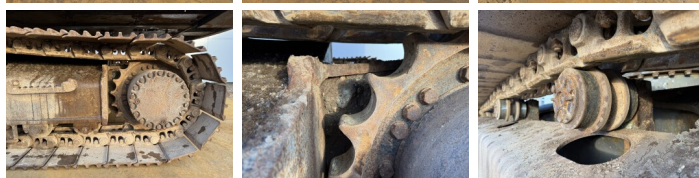

Volvo

Volvo EC380EL

BOSS
MACHINERY

Ano **2014**
Número de referência **BM007187**
Horas **9.523**

Algemeen

Tipo **EC380EL**
Localização **Veldhoven, Netherlands**
Certificaat **CE**
Available at Boss Machinery! This Volvo EC380EL Excavators from 2014 has an engine power of 226 kW and counts 9523 operational hours. The total weight of this Volvo EC380EL is 43000 kg and the dimensions are 11.28 x 3.47 x 3.31 . Furthermore, this EC380EL is equipped with Engate rápido, Radio, Camera, Função hidráulica extra, Função do martelo. The Volvo Excavators also has a CE marking. Do you want more information or do you want to try the Volvo EC380EL at our yard? Please let us know.

Descrição

Maten / Gewichten

Dimensões C*L*A **11.28 x 3.47 x 3.31**
Peso **43000**

Motor informatie

Marca do motor **Volvo**
Modelo de motor **D13J**
Cilindros **6**
Turbo
Capacidade em kW **226**

Banden / Rupsen

Roda dentada% **70**
Cadeia % **80**
Plate% **60**
Largura da placa **70 cm**

Opties

Engate rápido
Radio
Camera