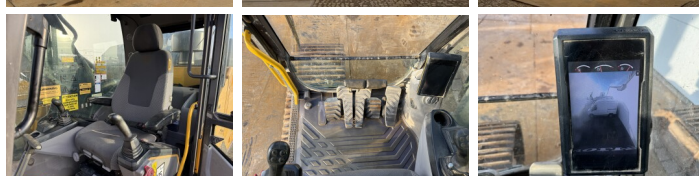

Volvo

Volvo EC380EL

BOSS
MACHINERY

Ano **2014**
Número de referência **BM007187**
Horas **9.523**

Algemeen

Tipo **EC380EL**
Localização **Veldhoven, Netherlands**
Certificaat **CE**
Available at Boss Machinery! This Volvo EC380EL Excavators from 2014 has an engine power of 226 kW and counts 9523 operational hours. The total weight of this Volvo EC380EL is 43000 kg and the dimensions are 11.28 x 3.47 x 3.31 . Furthermore, this EC380EL is equipped with Engate rápido, Radio, Camera, Função hidráulica extra, Função do martelo. The Volvo Excavators also has a CE marking. Do you want more information or do you want to try the Volvo EC380EL at our yard? Please let us know.

Descrição

Maten / Gewichten

Dimensões C*L*A **11.28 x 3.47 x 3.31**
Peso **43000**

Motor informatie

Marca do motor **Volvo**
Modelo de motor **D13J**
Cilindros **6**
Turbo
Capacidade em kW **226**

Banden / Rupsen

Roda dentada% **70**
Cadeia % **80**
Plate% **60**
Largura da placa **70 cm**

Opties

Engate rápido
Radio
Camera