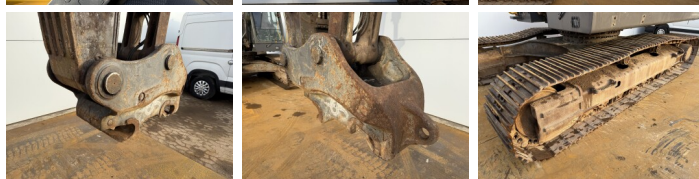

Volvo

Volvo EC380EL

BOSS
MACHINERY

Ano **2014**
Número de referência **BM007187**
Horas **9.523**

Algemeen

Tipo **EC380EL**
Localização **Veldhoven, Netherlands**
Certificaat **CE**
Available at Boss Machinery! This Volvo EC380EL Excavators from 2014 has an engine power of 226 kW and counts 9523 operational hours. The total weight of this Volvo EC380EL is 43000 kg and the dimensions are 11.28 x 3.47 x 3.31 . Furthermore, this EC380EL is equipped with Engate rápido, Radio, Camera, Função hidráulica extra, Função do martelo. The Volvo Excavators also has a CE marking. Do you want more information or do you want to try the Volvo EC380EL at our yard? Please let us know.

Descrição

Maten / Gewichten

Dimensões C*L*A **11.28 x 3.47 x 3.31**
Peso **43000**

Motor informatie

Marca do motor **Volvo**
Modelo de motor **D13J**
Cilindros **6**
Turbo
Capacidade em kW **226**

Banden / Rupsen

Roda dentada% **70**
Cadeia % **80**
Plate% **60**
Largura da placa **70 cm**

Opties

Engate rápido
Radio
Camera