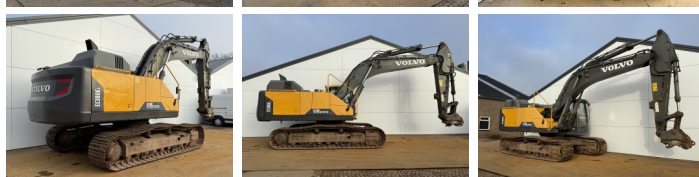

Volvo

Volvo EC380EL

BOSS
MACHINERY

Ano **2014**
Número de referência **BM007187**
Horas **9.523**

Algemeen

Tipo **EC380EL**
Localização **Veldhoven, Netherlands**
Certificaat **CE**
Available at Boss Machinery! This Volvo EC380EL Excavators from 2014 has an engine power of 226 kW and counts 9523 operational hours. The total weight of this Volvo EC380EL is 43000 kg and the dimensions are 11.28 x 3.47 x 3.31 . Furthermore, this EC380EL is equipped with Engate rápido, Radio, Camera, Função hidráulica extra, Função do martelo. The Volvo Excavators also has a CE marking. Do you want more information or do you want to try the Volvo EC380EL at our yard? Please let us know.

Descrição

Maten / Gewichten

Dimensões C*L*A **11.28 x 3.47 x 3.31**
Peso **43000**

Motor informatie

Marca do motor **Volvo**
Modelo de motor **D13J**
Cilindros **6**
Turbo
Capacidade em kW **226**

Banden / Rupsen

Roda dentada% **70**
Cadeia % **80**
Plate% **60**
Largura da placa **70 cm**

Opties

Engate rápido
Radio
Camera