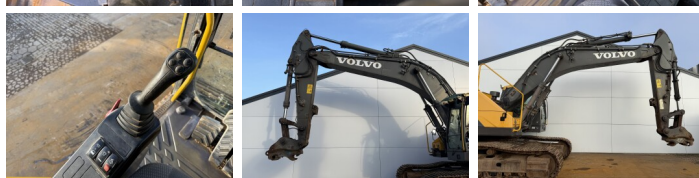

Volvo

Volvo EC380EL

BOSS
MACHINERY

Ano **2014**
Número de referência **BM007187**
Horas **9.523**

Algemeen

Tipo **EC380EL**
Localização **Veldhoven, Netherlands**
Certificaat **CE**
Available at Boss Machinery! This Volvo EC380EL Excavators from 2014 has an engine power of 226 kW and counts 9523 operational hours. The total weight of this Volvo EC380EL is 43000 kg and the dimensions are 11.28 x 3.47 x 3.31 . Furthermore, this EC380EL is equipped with Engate rápido, Radio, Camera, Função hidráulica extra, Função do martelo. The Volvo Excavators also has a CE marking. Do you want more information or do you want to try the Volvo EC380EL at our yard? Please let us know.

Descrição

Maten / Gewichten

Dimensões C*L*A **11.28 x 3.47 x 3.31**
Peso **43000**

Motor informatie

Marca do motor **Volvo**
Modelo de motor **D13J**
Cilindros **6**
Turbo
Capacidade em kW **226**

Banden / Rupsen

Roda dentada% **70**
Cadeia % **80**
Plate% **60**
Largura da placa **70 cm**

Opties

Engate rápido
Radio
Camera