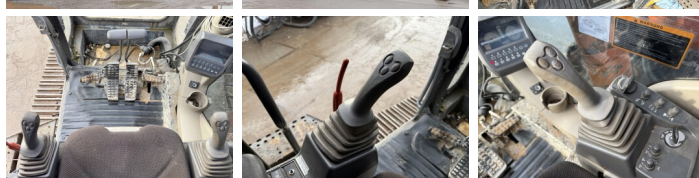

Hitachi

Hitachi ZX470LCH-3 - ZX470LCH-3 - 24mtr - Rebuild engine

€ 84.500excl.

Ano **2010**
Número de referência **BM006515**
Horas **9.670**

Algemeen

Tipo ZX470LCH-3 - 24mtr -
Rebuild engine
Localização Veldhoven, Netherlands
Overig Stick: 10m - Boom: 13.50m
Certificaat CE + EPA
Available at Boss Machinery! This Hitachi ZX470LCH-3 - 24mtr - Rebuild engine Excavators from 2010 has an engine power of 260 kW and counts 9670 operational hours. The total weight of this Hitachi ZX470LCH-3 - 24mtr - Rebuild engine is 48100 kg and the dimensions are 18.50 x 3.84 x 3.49. Furthermore, this ZX470LCH-3 - 24mtr - Rebuild engine is equipped with Radio, Heated Seat, Camera, Função do martelo, Lubrificação central. The Hitachi Excavators also has a CE + EPA marking. Do you want more information or do you want to try the Hitachi ZX470LCH-3 - 24mtr - Rebuild engine at our yard? Please let us know.

Descrição

Maten / Gewichten

Peso 48100
Dimensões C*L*A 18.50 x 3.84 x 3.49
Bucket (m): 2.4

Motor informatie

Marca do motor Isuzu
Modelo de motor AH-6WG1X
Cilindros 6
Turbo
Capacidade em kW 260

BOSS
MACHINERY

Banden / Rupsen

Plate%	60
Roda dentada%	60
Cadeia %	80
Largura da placa	75 cm

Opties

Radio
Heated Seat
Camera
Função do martelo
Lubrificação central