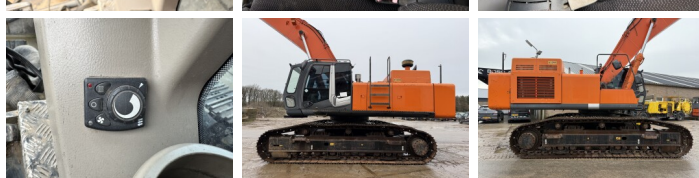

Hitachi

Hitachi ZX470LCH-3 - ZX470LCH-3 - 24mtr - Rebuild engine

€ 84.500excl.

Ano **2010**
Número de referência **BM006515**
Horas **9.670**

Algemeen

Tipo ZX470LCH-3 - 24mtr -
Rebuild engine
Localização Veldhoven, Netherlands
Overig Stick: 10m - Boom: 13.50m
Certificaat CE + EPA
Available at Boss Machinery! This Hitachi ZX470LCH-3 - 24mtr - Rebuild engine Excavators from 2010 has an engine power of 260 kW and counts 9670 operational hours. The total weight of this Hitachi ZX470LCH-3 - 24mtr - Rebuild engine is 48100 kg and the dimensions are 18.50 x 3.84 x 3.49. Furthermore, this ZX470LCH-3 - 24mtr - Rebuild engine is equipped with Radio, Heated Seat, Camera, Função do martelo, Lubrificação central. The Hitachi Excavators also has a CE + EPA marking. Do you want more information or do you want to try the Hitachi ZX470LCH-3 - 24mtr - Rebuild engine at our yard? Please let us know.

Descrição

Maten / Gewichten

Peso 48100
Dimensões C*L*A 18.50 x 3.84 x 3.49
Bucket (m): 2.4

Motor informatie

Marca do motor Isuzu
Modelo de motor AH-6WG1X
Cilindros 6
Turbo
Capacidade em kW 260

BOSS
MACHINERY

Banden / Rupsen

Plate%	60
Roda dentada%	60
Cadeia %	80
Largura da placa	75 cm

Opties

Radio
Heated Seat
Camera
Função do martelo
Lubrificação central