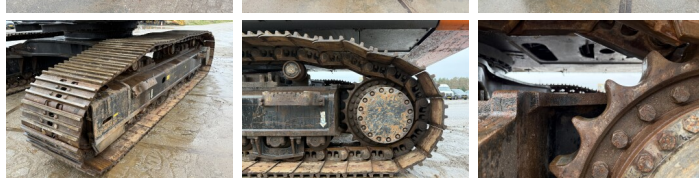

Hitachi

Hitachi ZX470LCH-3 - ZX470LCH-3 - 24mtr - Rebuild engine

€ 84.500excl.

Ano **2010**
Número de referência **BM006515**
Horas **9.670**

Algemeen

Tipo ZX470LCH-3 - 24mtr -
Rebuild engine
Localização Veldhoven, Netherlands
Overig Stick: 10m - Boom: 13.50m
Certificaat CE + EPA
Available at Boss Machinery! This Hitachi ZX470LCH-3 - 24mtr - Rebuild engine Excavators from 2010 has an engine power of 260 kW and counts 9670 operational hours. The total weight of this Hitachi ZX470LCH-3 - 24mtr - Rebuild engine is 48100 kg and the dimensions are 18.50 x 3.84 x 3.49. Furthermore, this ZX470LCH-3 - 24mtr - Rebuild engine is equipped with Radio, Heated Seat, Camera, Função do martelo, Lubrificação central. The Hitachi Excavators also has a CE + EPA marking. Do you want more information or do you want to try the Hitachi ZX470LCH-3 - 24mtr - Rebuild engine at our yard? Please let us know.

Descrição

Maten / Gewichten

Peso 48100
Dimensões C*L*A 18.50 x 3.84 x 3.49
Bucket (m): 2.4

Motor informatie

Marca do motor Isuzu
Modelo de motor AH-6WG1X
Cilindros 6
Turbo
Capacidade em kW 260

BOSS
MACHINERY

Banden / Rupsen

Plate%	60
Roda dentada%	60
Cadeia %	80
Largura da placa	75 cm

Opties

Radio
Heated Seat
Camera
Função do martelo
Lubrificação central