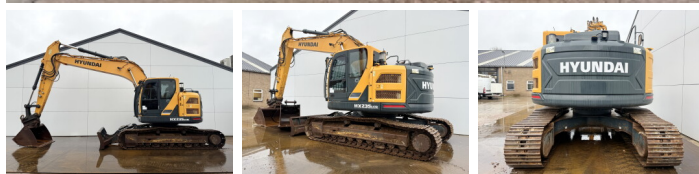

Hyundai

Hyundai HX235LCR

BOSS
MACHINERY

€ 64.500excl.

Ano **2018**
Número de referência **BM007228**
Horas **6.817**

Algemeen

Tipo **HX235LCR**
Localização **Veldhoven, Netherlands**
Certificaat **CE + EPA**
Descrição **Available at Boss Machinery! This Hyundai HX235LCR Excavators from 2018 has an engine power of 129 kW and counts 6817 operational hours. The total weight of this Hyundai HX235LCR is 25500 kg and the dimensions are 9.75 x 2.99 x 3.10. Furthermore, this HX235LCR is equipped with Engate rápido, Camera, Radio, Heated Seat, Função hidráulica extra, Função do martelo, Lubrificação central. The Hyundai Excavators also has a CE + EPA marking. Do you want more information or do you want to try the Hyundai HX235LCR at our yard? Please let us know.**

Maten / Gewichten

Dimensões C*L*A **9.75 x 2.99 x 3.10**
Peso **25500**

Motor informatie

Marca do motor **Cummins**
Modelo de motor **QSB6.7**
Cilindros **6**
Turbo
Capacidade em kW **129**

Banden / Rupsen

Roda dentada% **60**
Cadeia % **40**
Plate% **60**
Largura da placa **60 cm**