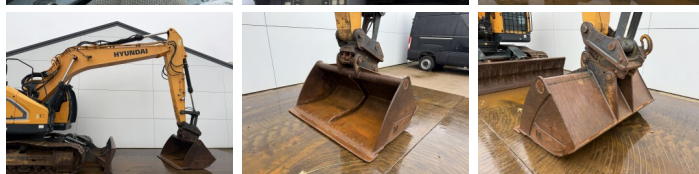

Hyundai

Hyundai HX235LCR

BOSS
MACHINERY

€ 64.500excl.

Ano **2018**
Número de referência **BM007228**
Horas **6.817**

Algemeen

Tipo **HX235LCR**
Localização **Veldhoven, Netherlands**
Certificaat **CE + EPA**
Descrição **Available at Boss Machinery! This Hyundai HX235LCR Excavators from 2018 has an engine power of 129 kW and counts 6817 operational hours. The total weight of this Hyundai HX235LCR is 25500 kg and the dimensions are 9.75 x 2.99 x 3.10. Furthermore, this HX235LCR is equipped with Engate rápido, Camera, Radio, Heated Seat, Função hidráulica extra, Função do martelo, Lubrificação central. The Hyundai Excavators also has a CE + EPA marking. Do you want more information or do you want to try the Hyundai HX235LCR at our yard? Please let us know.**

Roda dentada% **60**
Cadeia % **40**
Plate% **60**
Largura da placa **60 cm**

Opties

Engate rápido

Camera

Radio

Heated Seat

Função hidráulica extra

Função do martelo