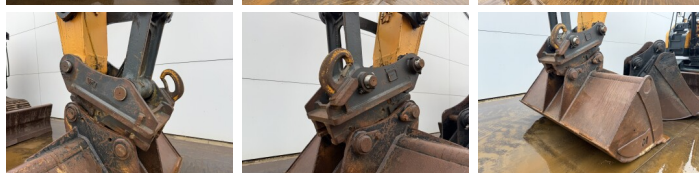

Hyundai

Hyundai HX235LCR

BOSS
MACHINERY

€ 64.500excl.

Ano **2018**
Número de referência **BM007228**
Horas **6.817**

Algemeen

Tipo **HX235LCR**
Localização **Veldhoven, Netherlands**
Certificaat **CE + EPA**
Descrição **Available at Boss Machinery! This Hyundai HX235LCR Excavators from 2018 has an engine power of 129 kW and counts 6817 operational hours. The total weight of this Hyundai HX235LCR is 25500 kg and the dimensions are 9.75 x 2.99 x 3.10. Furthermore, this HX235LCR is equipped with Engate rápido, Camera, Radio, Heated Seat, Função hidráulica extra, Função do martelo, Lubrificação central. The Hyundai Excavators also has a CE + EPA marking. Do you want more information or do you want to try the Hyundai HX235LCR at our yard? Please let us know.**

Maten / Gewichten

Dimensões C*L*A **9.75 x 2.99 x 3.10**
Peso **25500**

Motor informatie

Marca do motor **Cummins**
Modelo de motor **QSB6.7**
Cilindros **6**
Turbo
Capacidade em kW **129**

Banden / Rupsen

Roda dentada% **60**
Cadeia % **40**
Plate% **60**
Largura da placa **60 cm**

Opties

Engate rápido

Camera

Radio

Heated Seat

Função hidráulica extra

Função do martelo