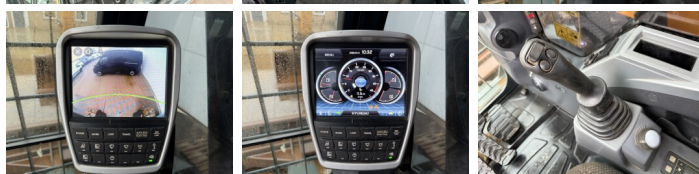

Hyundai

Hyundai HX235LCR

BOSS
MACHINERY

€ 64.500excl.

Ano **2018**
Número de referência **BM007228**
Horas **6.817**

Algemeen

Tipo **HX235LCR**
Localização **Veldhoven, Netherlands**
Certificaat **CE + EPA**
Descrição **Available at Boss Machinery! This Hyundai HX235LCR Excavators from 2018 has an engine power of 129 kW and counts 6817 operational hours. The total weight of this Hyundai HX235LCR is 25500 kg and the dimensions are 9.75 x 2.99 x 3.10. Furthermore, this HX235LCR is equipped with Engate rápido, Camera, Radio, Heated Seat, Função hidráulica extra, Função do martelo, Lubrificação central. The Hyundai Excavators also has a CE + EPA marking. Do you want more information or do you want to try the Hyundai HX235LCR at our yard? Please let us know.**

Roda dentada% **60**
Cadeia % **40**
Plate% **60**
Largura da placa **60 cm**

Opties

Engate rápido

Camera

Radio

Heated Seat

Função hidráulica extra

Função do martelo