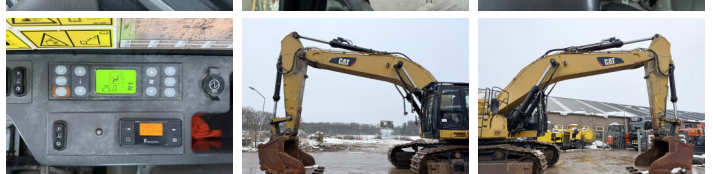

Caterpillar

Caterpillar 374FL

BOSS
MACHINERY

€ 119.000excl.

Ano **2016**
Número de referência **BM007197**
Horas **13.090**

Algemeen

Tipo **374FL**
Localização **Veldhoven, Netherlands**
Dutch vehicle
Certificaat **CE + EPA**

Descrição

Available at Boss Machinery! This Caterpillar 374FL Excavators from 2016 has an engine power of 362 kW and counts 13090 operational hours. Always worked in The Netherlands. The total weight of this Caterpillar 374FL is 73100 kg and the dimensions are 13.25 x 4.07 x 4.46. Furthermore, this 374FL is equipped with Radio, Camera, Função hidráulica extra, Função do martelo, Lubrificação central. The Caterpillar Excavators also has a CE + EPA marking. Do you want more information or do you want to try the Caterpillar 374FL at our yard? Please let us know.

Maten / Gewichten

Peso **73100**
Dimensões C*L*A **13.25 x 4.07 x 4.46**

Motor informatie

Marca do motor **Caterpillar**
Modelo de motor **C15**
Cilindros **6**
Turbo
Capacidade em kW **362**

Banden / Rupsen

Roda dentada% **80**
Cadeia % **80**
Plate% **80**
Largura da placa **65 cm**

Opties

Radio

Camera

Função hidráulica extra

Função do martelo

Lubrificação central