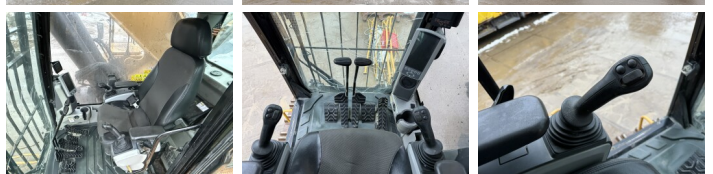

Descrição

Available at Boss Machinery! This Caterpillar 374FL Excavators from 2016 has an engine power of 362 kW and counts 13090 operational hours. Always worked in The Netherlands. The total weight of this Caterpillar 374FL is 73100 kg and the dimensions are 13.25 x 4.07 x 4.46. Furthermore, this 374FL is equipped with Radio, Camera, Função hidráulica extra, Função do martelo, Lubrificação central. The Caterpillar Excavators also has a CE + EPA marking. Do you want more information or do you want to try the Caterpillar 374FL at our yard? Please let us know.

Roda dentada% **80**
Cadeia % **80**
Plate% **80**
Largura da placa **65 cm**

Opties

Radio

Camera

Função hidráulica extra

Função do martelo

Lubrificação central