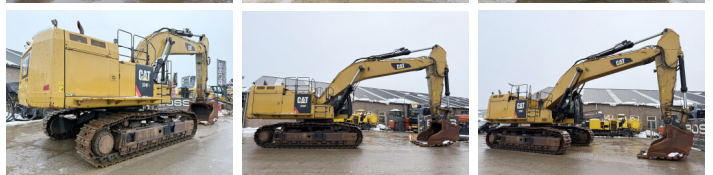

Caterpillar

Caterpillar 374FL

BOSS
MACHINERY

€ 119.000excl.

Ano **2016**
Número de referência **BM007197**
Horas **13.090**

Algemeen

Tipo **374FL**
Localização **Veldhoven, Netherlands**
Dutch vehicle
Certificaat **CE + EPA**

Descrição

Available at Boss Machinery! This Caterpillar 374FL Excavators from 2016 has an engine power of 362 kW and counts 13090 operational hours. Always worked in The Netherlands. The total weight of this Caterpillar 374FL is 73100 kg and the dimensions are 13.25 x 4.07 x 4.46. Furthermore, this 374FL is equipped with Radio, Camera, Função hidráulica extra, Função do martelo, Lubrificação central. The Caterpillar Excavators also has a CE + EPA marking. Do you want more information or do you want to try the Caterpillar 374FL at our yard? Please let us know.

Maten / Gewichten

Peso **73100**
Dimensões C*L*A **13.25 x 4.07 x 4.46**

Motor informatie

Marca do motor **Caterpillar**
Modelo de motor **C15**
Cilindros **6**
Turbo
Capacidade em kW **362**

Banden / Rupsen

Roda dentada% **80**
Cadeia % **80**
Plate% **80**
Largura da placa **65 cm**

Opties

Radio

Camera

Função hidráulica extra

Função do martelo

Lubrificação central