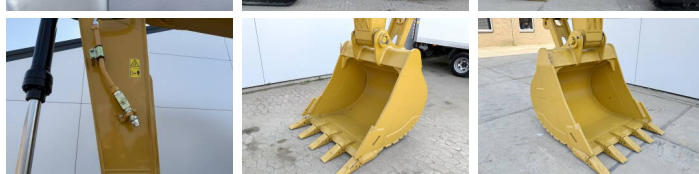

Caterpillar

Caterpillar 320D3 GC

BOSS
MACHINERY

€ 69.400excl.

Ano **2026**
Número de referência **BM006595**
Horas **5**

Algemeen

Tipo **320D3 GC**
Localização **Veldhoven, Netherlands**
Certificaat **NOT FOR SALE IN EU / NO CE MARK**
Available at Boss Machinery! This Caterpillar 320D3 GC Excavators from 2026 has an engine power of 92 kW and counts 5 operational hours. The total weight of this Caterpillar 320D3 GC is 19800 kg and the dimensions are 9.65 x 2.80 x 3.20. Furthermore, this 320D3 GC is equipped with Airco, Função hidráulica extra, Função do martelo. The Caterpillar Excavators also has a NOT FOR SALE IN EU / NO CE MARK marking. Do you want more information or do you want to try the Caterpillar 320D3 GC at our yard? Please let us know.

Plate% **100**
Roda dentada% **100**
Cadeia % **100**
Largura da placa **60 cm**

Opties

Airco

Função hidráulica extra

Função do martelo