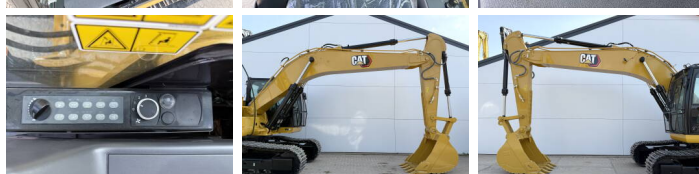

Caterpillar

Caterpillar 320D3 GC

BOSS
MACHINERY

€ 69.400excl.

Ano **2026**
Número de referência **BM006595**
Horas **5**

Algemeen

Tipo **320D3 GC**
Localização **Veldhoven, Netherlands**
Certificaat **NOT FOR SALE IN EU / NO CE MARK**
Available at Boss Machinery! This Caterpillar 320D3 GC Excavators from 2026 has an engine power of 92 kW and counts 5 operational hours. The total weight of this Caterpillar 320D3 GC is 19800 kg and the dimensions are 9.65 x 2.80 x 3.20. Furthermore, this 320D3 GC is equipped with Airco, Função hidráulica extra, Função do martelo. The Caterpillar Excavators also has a NOT FOR SALE IN EU / NO CE MARK marking. Do you want more information or do you want to try the Caterpillar 320D3 GC at our yard? Please let us know.

Maten / Gewichten

Dimensões C*L*A **9.65 x 2.80 x 3.20**
Peso **19800**

Motor informatie

Marca do motor **Caterpillar**
Modelo de motor **ALUW06DTI**
Cilindros **6**
Turbo
Capacidade em kW **92**

Banden / Rupsen

Plate% **100**
Roda dentada% **100**
Cadeia % **100**
Largura da placa **60 cm**

Opties

Airco

Função hidráulica extra

Função do martelo