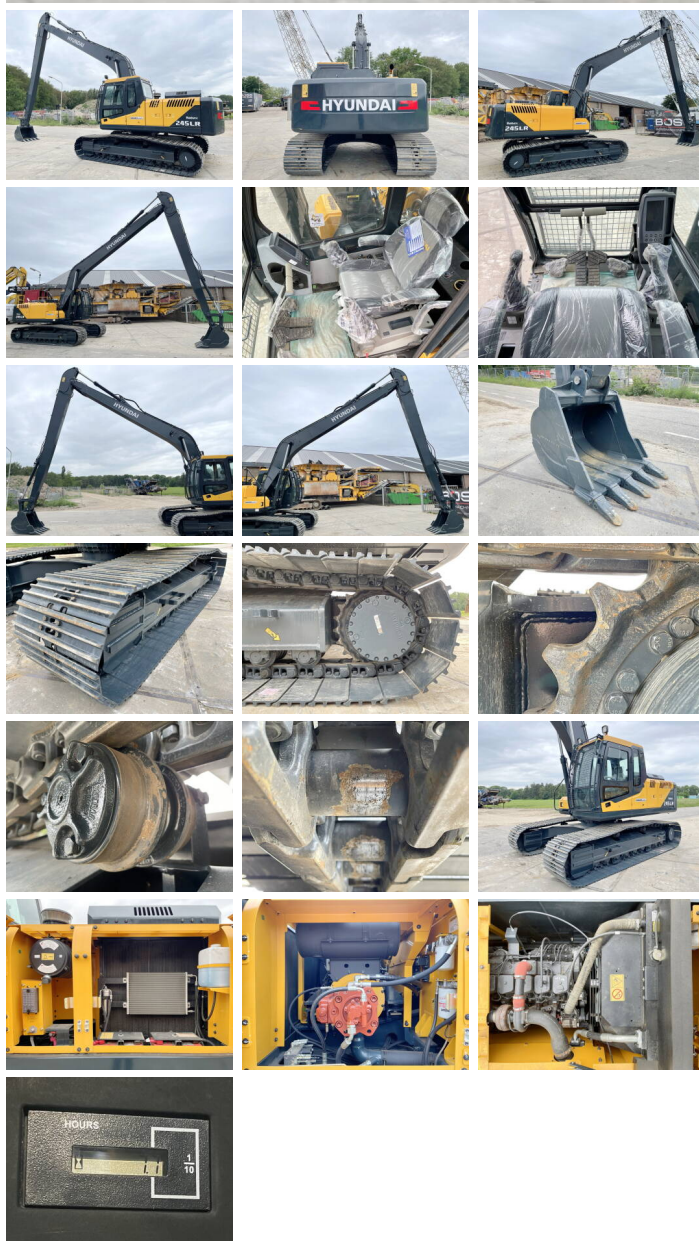

## Algemeen

Tipo R245LR \*Original Factory longreach\*

Localização Veldhoven, Netherlands

Certificaat NOT FOR SALE IN EU / NO CE MARK

Descrição Available at Boss Machinery! This Hyundai R245LR \*Original Factory longreach\* Excavators from 2026 has an engine power of 104 kW and counts 5 operational hours. The total weight of this Hyundai R245LR \*Original Factory longreach\* is 24500 kg kg and the dimensions are 12.10 x 3.19 x 3.30. Furthermore, this R245LR \*Original Factory longreach\* is equipped with Airco, Bluetooth, Radio. The Hyundai Excavators also has a NOT FOR SALE IN EU / NO CE MARK marking. Do you want more information or do you want to try the Hyundai R245LR \*Original Factory longreach\* at our yard? Please let us know.

## Maten / Gewichten

Peso 24500 kg  
Dimensões C\*L\*A 12.10 x 3.19 x 3.30

## Motor informatie

Marca do motor Cummins  
Modelo de motor 6BT5.9C  
Turbo  
Capacidade em kW 104

# BOSS

MACHINERY

Roda dentada%	100
Largura da placa	80 cm