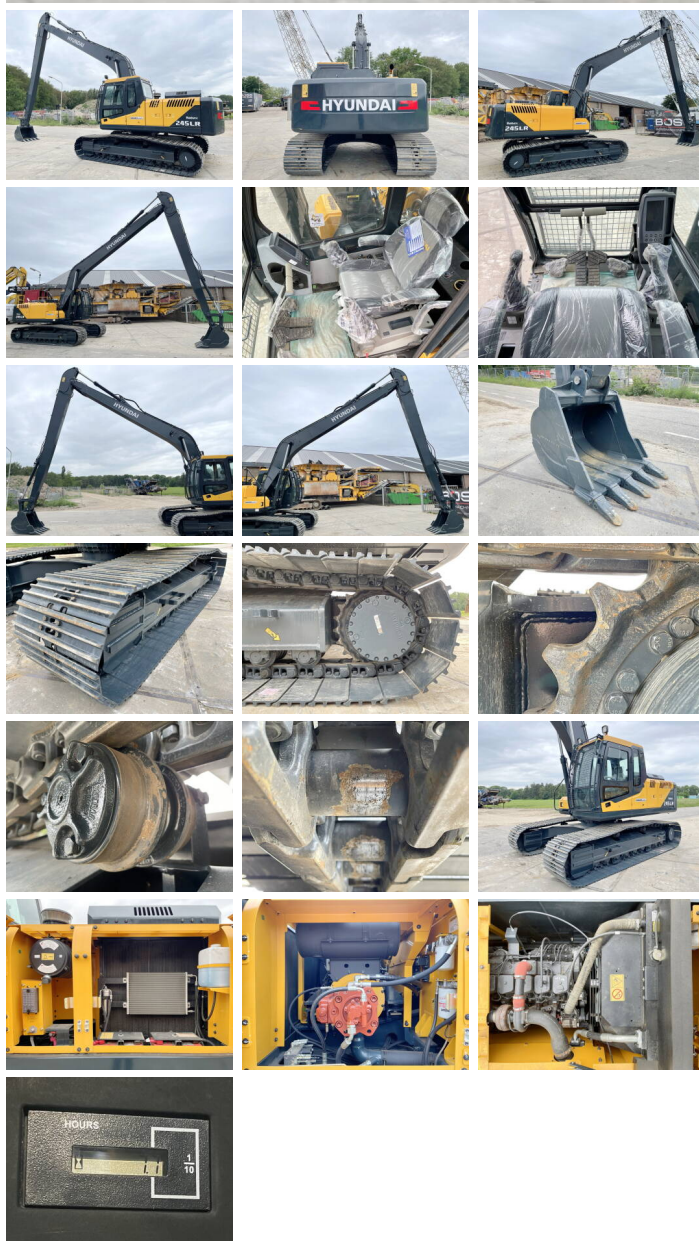

Descrição Available at Boss Machinery! This Hyundai R245LR *Original Factory longreach* Excavators from 2026 has an engine power of 104 kW and counts 5 operational hours. The total weight of this Hyundai R245LR *Original Factory longreach* is 24500 kg kg and the dimensions are 12.10 x 3.19 x 3.30. Furthermore, this R245LR *Original Factory longreach* is equipped with Airco, Bluetooth, Radio. The Hyundai Excavators also has a NOT FOR SALE IN EU / NO CE MARK marking. Do you want more information or do you want to try the Hyundai R245LR *Original Factory longreach* at our yard? Please let us know.

Maten / Gewichten

Peso 24500 kg
Dimensões C*L*A 12.10 x 3.19 x 3.30

Motor informatie

Marca do motor Cummins
Modelo de motor 6BT5.9C
Turbo
Capacidade em kW 104

Banden / Rupsen

Plate% 100
Roda dentada% 100

BOSS
MACHINERY

Cadeia %	100
Largura da placa	80 cm

Opties

Airco
Bluetooth
Radio