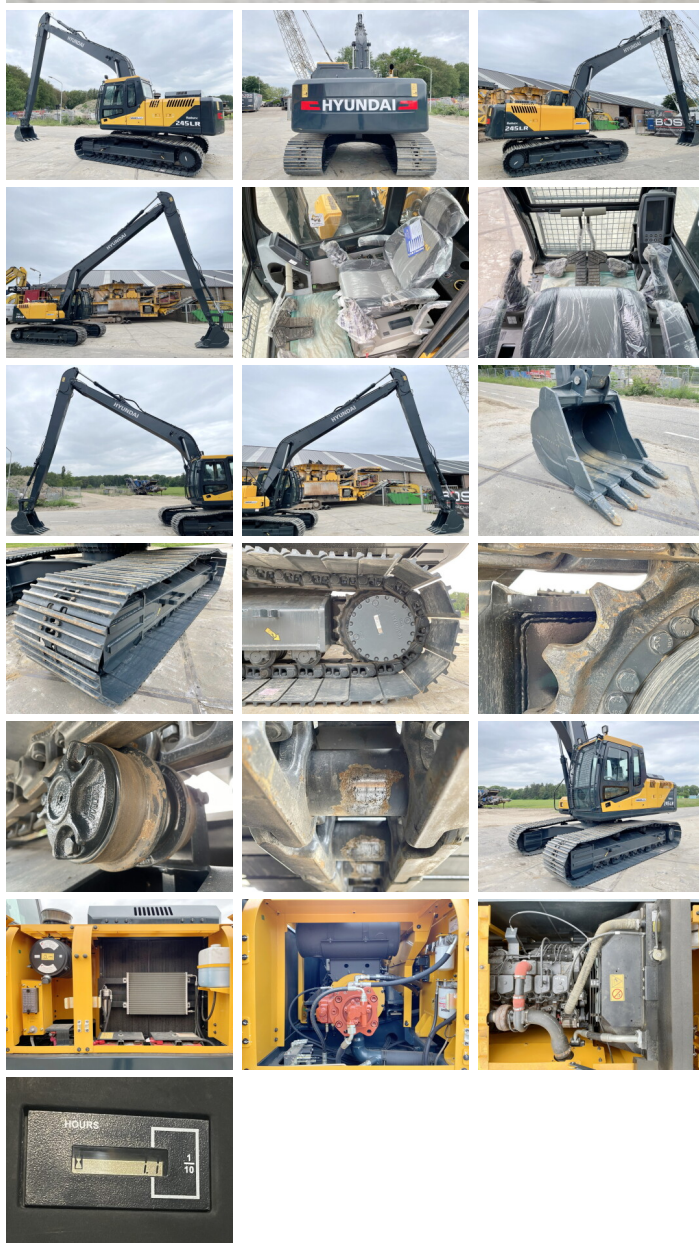

Descrição Available at Boss Machinery! This Hyundai R245LR *Original Factory longreach* Excavators from 2026 has an engine power of 104 kW and counts 5 operational hours. The total weight of this Hyundai R245LR *Original Factory longreach* is 24500 kg and the dimensions are 12.10 x 3.19 x 3.30. Furthermore, this R245LR *Original Factory longreach* is equipped with Airco, Bluetooth, Radio. The Hyundai Excavators also has a NOT FOR SALE IN EU / NO CE MARK marking. Do you want more information or do you want to try the Hyundai R245LR *Original Factory longreach* at our yard? Please let us know.

Maten / Gewichten

Dimensões C*L*A 12.10 x 3.19 x 3.30
Peso 24500 kg

Motor informatie

Marca do motor Cummins
Modelo de motor 6BT5.9C
Turbo
Capacidade em kW 104

Banden / Rupsen

Roda dentada% 100
Cadeia % 100

BOSS

MACHINERY

Plate%	100
Largura da placa	80 cm

Opties

Airco
Bluetooth
Radio