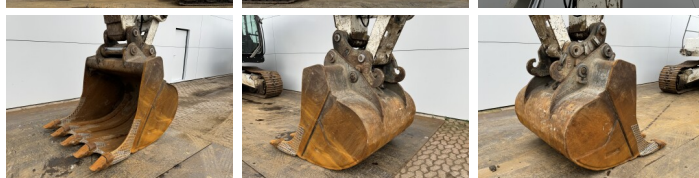

Liebherr

Liebherr R946LC

BOSS
MACHINERY

€ 56.000excl.

Ano **2016**
Número de referência **BM007156**
Horas **10.454**

Algemeen

Tipo **R946LC**
Localização **Veldhoven, Netherlands**
Certificaat **CE + EPA**
Available at Boss Machinery! This Liebherr R946LC Excavators from 2016 has an engine power of 220 kW and counts 10454 operational hours. The total weight of this Liebherr R946LC is 44100 kg and the dimensions are 10.70 x 3.20 x 3.67 . Furthermore, this R946LC is equipped with Camera, Radio, Heated Seat, Engate rápido, HP Hammer Lines, Lubrificação central. The Liebherr Excavators also has a CE + EPA marking. Do you want more information or do you want to try the Liebherr R946LC at our yard? Please let us know.

Maten / Gewichten

Dimensões C*L*A **10.70 x 3.20 x 3.67**
Peso **44100**

Motor informatie

Marca do motor **Liebherr**
Modelo de motor **D936 A7**
Cilindros **6**
Turbo
Capacidade em kW **220**

Banden / Rupsen

Roda dentada% **75**
Cadeia % **60**
Plate% **75**
Largura da placa **60 cm**

Opties