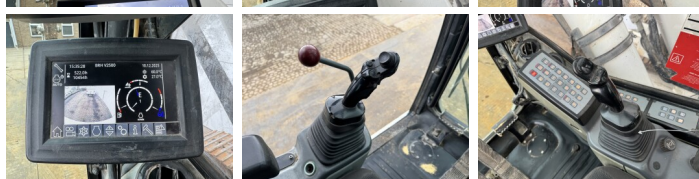

Liebherr

Liebherr R946LC

BOSS
MACHINERY

€ 56.000excl.

Ano **2016**
Número de referência **BM007156**
Horas **10.454**

Algemeen

Tipo **R946LC**
Localização **Veldhoven, Netherlands**
Certificaat **CE + EPA**
Available at Boss Machinery! This Liebherr R946LC Excavators from 2016 has an engine power of 220 kW and counts 10454 operational hours. The total weight of this Liebherr R946LC is 44100 kg and the dimensions are 10.70 x 3.20 x 3.67 . Furthermore, this R946LC is equipped with Camera, Radio, Heated Seat, Engate rápido, HP Hammer Lines, Lubrificação central. The Liebherr Excavators also has a CE + EPA marking. Do you want more information or do you want to try the Liebherr R946LC at our yard? Please let us know.

Maten / Gewichten

Dimensões C*L*A **10.70 x 3.20 x 3.67**
Peso **44100**

Motor informatie

Marca do motor **Liebherr**
Modelo de motor **D936 A7**
Cilindros **6**
Turbo
Capacidade em kW **220**

Banden / Rupsen

Roda dentada% **75**
Cadeia % **60**
Plate% **75**
Largura da placa **60 cm**

Opties