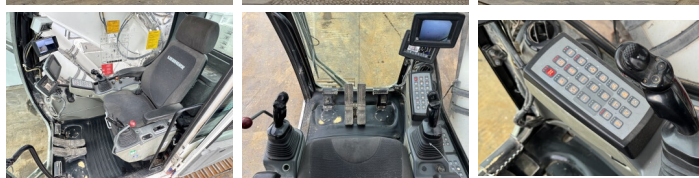

Liebherr

Liebherr R946LC

BOSS
MACHINERY

€ 56.000excl.

Ano **2016**
Número de referência **BM007156**
Horas **10.454**

Algemeen

Tipo **R946LC**
Localização **Veldhoven, Netherlands**
Certificaat **CE + EPA**
Available at Boss Machinery! This Liebherr R946LC Excavators from 2016 has an engine power of 220 kW and counts 10454 operational hours. The total weight of this Liebherr R946LC is 44100 kg and the dimensions are 10.70 x 3.20 x 3.67 . Furthermore, this R946LC is equipped with Camera, Radio, Heated Seat, Engate rápido, HP Hammer Lines, Lubrificação central. The Liebherr Excavators also has a CE + EPA marking. Do you want more information or do you want to try the Liebherr R946LC at our yard? Please let us know.

Maten / Gewichten

Dimensões C*L*A **10.70 x 3.20 x 3.67**
Peso **44100**

Motor informatie

Marca do motor **Liebherr**
Modelo de motor **D936 A7**
Cilindros **6**
Turbo
Capacidade em kW **220**

Banden / Rupsen

Roda dentada% **75**
Cadeia % **60**
Plate% **75**
Largura da placa **60 cm**

Opties