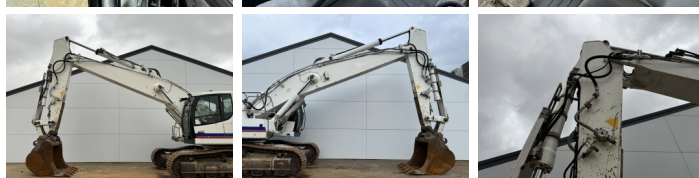

Liebherr

Liebherr R946LC

BOSS
MACHINERY

€ 56.000excl.

Ano **2016**
Número de referência **BM007156**
Horas **10.454**

Algemeen

Tipo **R946LC**
Localização **Veldhoven, Netherlands**
Certificaat **CE + EPA**
Available at Boss Machinery! This Liebherr R946LC Excavators from 2016 has an engine power of 220 kW and counts 10454 operational hours. The total weight of this Liebherr R946LC is 44100 kg and the dimensions are 10.70 x 3.20 x 3.67 . Furthermore, this R946LC is equipped with Camera, Radio, Heated Seat, Engate rápido, HP Hammer Lines, Lubrificação central. The Liebherr Excavators also has a CE + EPA marking. Do you want more information or do you want to try the Liebherr R946LC at our yard? Please let us know.

Maten / Gewichten

Dimensões C*L*A **10.70 x 3.20 x 3.67**
Peso **44100**

Motor informatie

Marca do motor **Liebherr**
Modelo de motor **D936 A7**
Cilindros **6**
Turbo
Capacidade em kW **220**

Banden / Rupsen

Roda dentada% **75**
Cadeia % **60**
Plate% **75**
Largura da placa **60 cm**

Opties