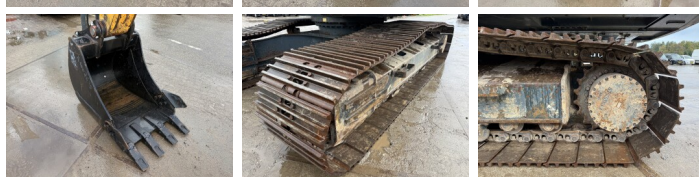

Hyundai

Hyundai HX300LR - 18 meter Long Reach

€ 79.500excl.

Ano **2016**
Número de referência **BM006997**
Horas **8.748**

Algemeen

Tipo HX300LR - 18 meter Long Reach
Localização Veldhoven, Netherlands
Overig Stick 7.90 meter - Boom 10.15 meter
Certificaat CE + EPA
Available at Boss Machinery! This Hyundai HX300LR - 18 meter Long Reach Excavators from 2016 has an engine power of 171 kW and counts 8748 operational hours. The total weight of this Hyundai HX300LR - 18 meter Long Reach is 34870 kg and the dimensions are 14.75 x 3.40 x 3.47. Furthermore, this HX300LR - 18 meter Long Reach is equipped with Radio, Camera, Função do martelo, Lubrificação central. The Hyundai Excavators also has a CE + EPA marking. Do you want more information or do you want to try the Hyundai HX300LR - 18 meter Long Reach at our yard? Please let us know.

Maten / Gewichten

Peso 34870
Dimensões C*L*A 14.75 x 3.40 x 3.47

Motor informatie

Marca do motor Cummins
Modelo de motor QSB6.7
Cilindros 6
Turbo
Capacidade em kW 171

Banden / Rupsen

BOSS

MACHINERY

Plate%	80
Roda dentada%	60
Cadeia %	50
Largura da placa	80 cm