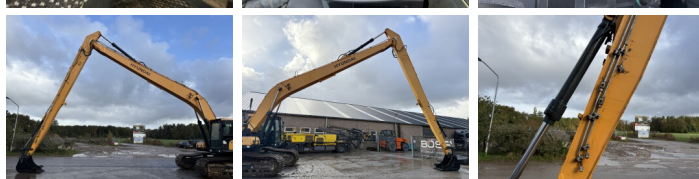

Hyundai

Hyundai HX300LR - 18 meter Long Reach

€ 79.500excl.

Ano **2016**
Número de referência **BM006997**
Horas **8.748**

Algemeen

Tipo HX300LR - 18 meter Long Reach
Localização Veldhoven, Netherlands
Overig Stick 7.90 meter - Boom 10.15 meter
Certificaat CE + EPA
Available at Boss Machinery! This Hyundai HX300LR - 18 meter Long Reach Excavators from 2016 has an engine power of 171 kW and counts 8748 operational hours. The total weight of this Hyundai HX300LR - 18 meter Long Reach is 34870 kg and the dimensions are 14.75 x 3.40 x 3.47. Furthermore, this HX300LR - 18 meter Long Reach is equipped with Radio, Camera, Função do martelo, Lubrificação central. The Hyundai Excavators also has a CE + EPA marking. Do you want more information or do you want to try the Hyundai HX300LR - 18 meter Long Reach at our yard? Please let us know.

Maten / Gewichten

Peso 34870
Dimensões C*L*A 14.75 x 3.40 x 3.47

Motor informatie

Marca do motor Cummins
Modelo de motor QSB6.7
Cilindros 6
Turbo
Capacidade em kW 171

Banden / Rupsen

BOSS

MACHINERY

Plate%	80
Roda dentada%	60
Cadeia %	50
Largura da placa	80 cm