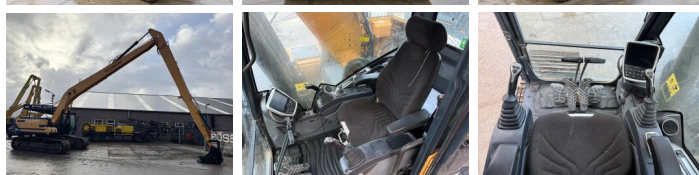

Hyundai

Hyundai HX300LR - 18 meter Long Reach

€ 79.500excl.

Ano **2016**
Número de referência **BM006997**
Horas **8.748**

Algemeen

Tipo HX300LR - 18 meter Long Reach
Localização Veldhoven, Netherlands
Overig Stick 7.90 meter - Boom 10.15 meter
Certificaat CE + EPA
Available at Boss Machinery! This Hyundai HX300LR - 18 meter Long Reach Excavators from 2016 has an engine power of 171 kW and counts 8748 operational hours. The total weight of this Hyundai HX300LR - 18 meter Long Reach is 34870 kg and the dimensions are 14.75 x 3.40 x 3.47. Furthermore, this HX300LR - 18 meter Long Reach is equipped with Radio, Camera, Função do martelo, Lubrificação central. The Hyundai Excavators also has a CE + EPA marking. Do you want more information or do you want to try the Hyundai HX300LR - 18 meter Long Reach at our yard? Please let us know.

Maten / Gewichten

Peso 34870
Dimensões C*L*A 14.75 x 3.40 x 3.47

Motor informatie

Marca do motor Cummins
Modelo de motor QSB6.7
Cilindros 6
Turbo
Capacidade em kW 171

Banden / Rupsen

BOSS

MACHINERY

Plate%	80
Roda dentada%	60
Cadeia %	50
Largura da placa	80 cm