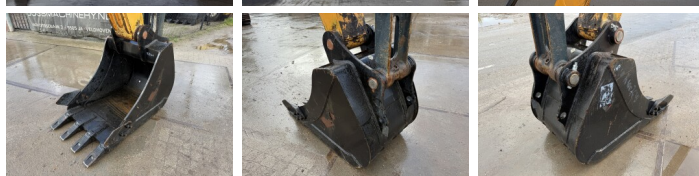

Hyundai

Hyundai HX300LR - 18 meter Long Reach

€ 79.500excl.

Ano **2016**
Número de referência **BM006997**
Horas **8.748**

Algemeen

Tipo HX300LR - 18 meter Long Reach
Localização Veldhoven, Netherlands
Overig Stick 7.90 meter - Boom 10.15 meter
Certificaat CE + EPA
Available at Boss Machinery! This Hyundai HX300LR - 18 meter Long Reach Excavators from 2016 has an engine power of 171 kW and counts 8748 operational hours. The total weight of this Hyundai HX300LR - 18 meter Long Reach is 34870 kg and the dimensions are 14.75 x 3.40 x 3.47. Furthermore, this HX300LR - 18 meter Long Reach is equipped with Radio, Camera, Função do martelo, Lubrificação central. The Hyundai Excavators also has a CE + EPA marking. Do you want more information or do you want to try the Hyundai HX300LR - 18 meter Long Reach at our yard? Please let us know.

Maten / Gewichten

Peso 34870
Dimensões C*L*A 14.75 x 3.40 x 3.47

Motor informatie

Marca do motor Cummins
Modelo de motor QSB6.7
Cilindros 6
Turbo
Capacidade em kW 171

Banden / Rupsen

BOSS

MACHINERY

Plate%	80
Roda dentada%	60
Cadeia %	50
Largura da placa	80 cm

Opties

Radio

Camera

Função do martelo

Lubrificação central